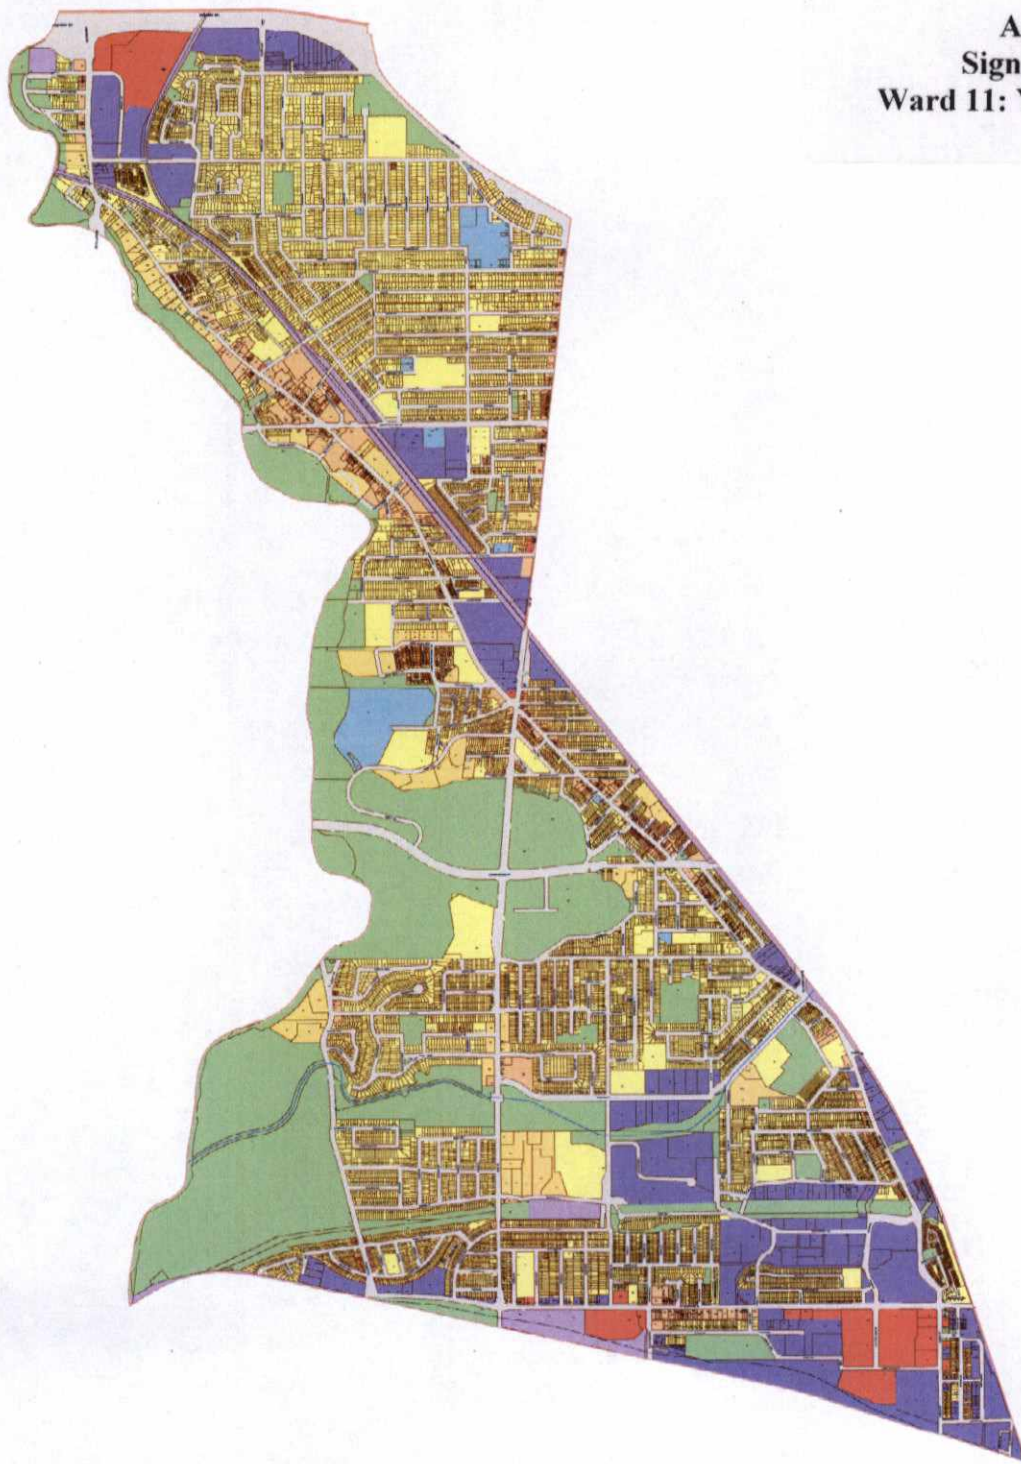

**Appendix 4:
Sign District Map
Ward 11: York South-Weston**

**Ward 11:
York South-Weston**

Key Map

Legend:

- | | |
|---|--|
|  Residential District |  Utility District |
|  Residential Apartment District |  Gardiner Gateway Special Sign District |
|  Commercial District |  Chinatown Special Sign District |
|  Commercial Residential District |  Downtown Yonge Special Sign District |
|  Employment District |  Dundas Square Special Sign District |
|  Employment Industrial Office District |  University Avenue Special Sign District |
|  Institutional District |  City Hall and Nathan Phillips Square |
|  Open Space District |  Special Sign District |