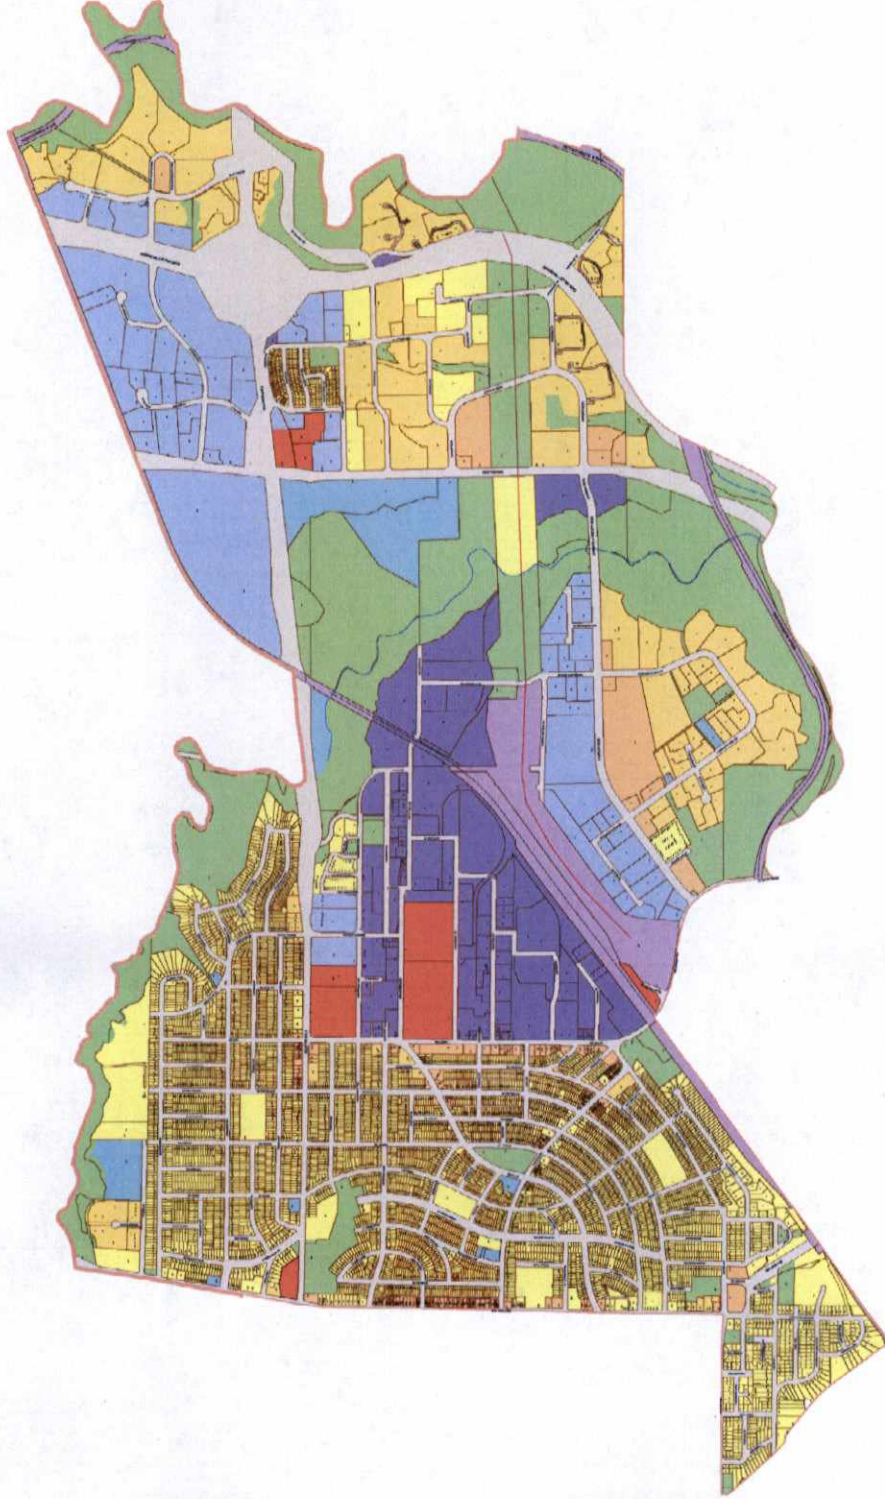

Appendix 8:
Sign District Map
Ward 26: Don Valley West

City of Toronto Municipal Code Chapter 694 - Signs - Schedule 'A'

Ward 26:

Don Valley West

Key Map

Legend

- Residential District
- Residential Apartment District
- Commercial District
- Commercial Residential District
- Employment District
- Employment Industrial Office District
- Institutional District
- Open Space District
- Utility District
- Gardiner Gateway Special Sign District
- Chinatown Special Sign District
- Downtown Yonge Special Sign District
- Dundas Square Special Sign District
- University Avenue Special Sign District
- City Hall and Nathan Phillips Square
- Special Sign District

Scale 1:4000

For an electronic version of this map refer to
www.toronto.ca/building