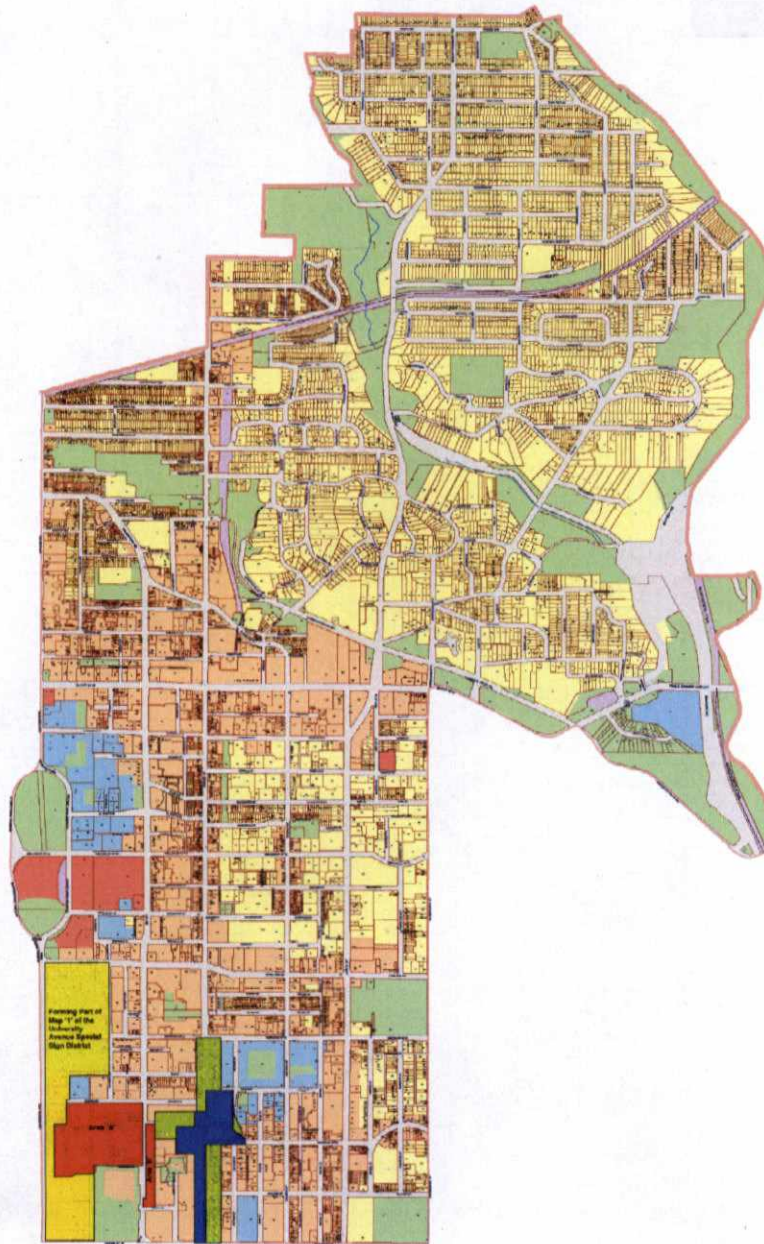

Appendix 9:  
Sign District Map  
Ward 27: Toronto Centre-  
Rosedale

Ward 27:  
Toronto Centre-Rosedale

Key Map

Legend:

- |   |                                       |  |  |
|---|---------------------------------------|--|--|
|  | Residential District                  |  | Utility District   |
|  | Residential Apartment District        |  | Gardiner Gateway Special Sign District                     |
|  | Commercial District                   |  | Chinatown Special Sign District                            |
|  | Commercial Residential District       |  | Downtown Yonge Special Sign District                       |
|  | Employment District                   |  | Dundas Square Special Sign District                        |
|  | Employment Industrial Office District |  | University Avenue Special Sign District                    |
|  | Institutional District                |  | City Hall and Nathan Phillips Square Special Sign District |
|  | Open Space District                   |  |  |