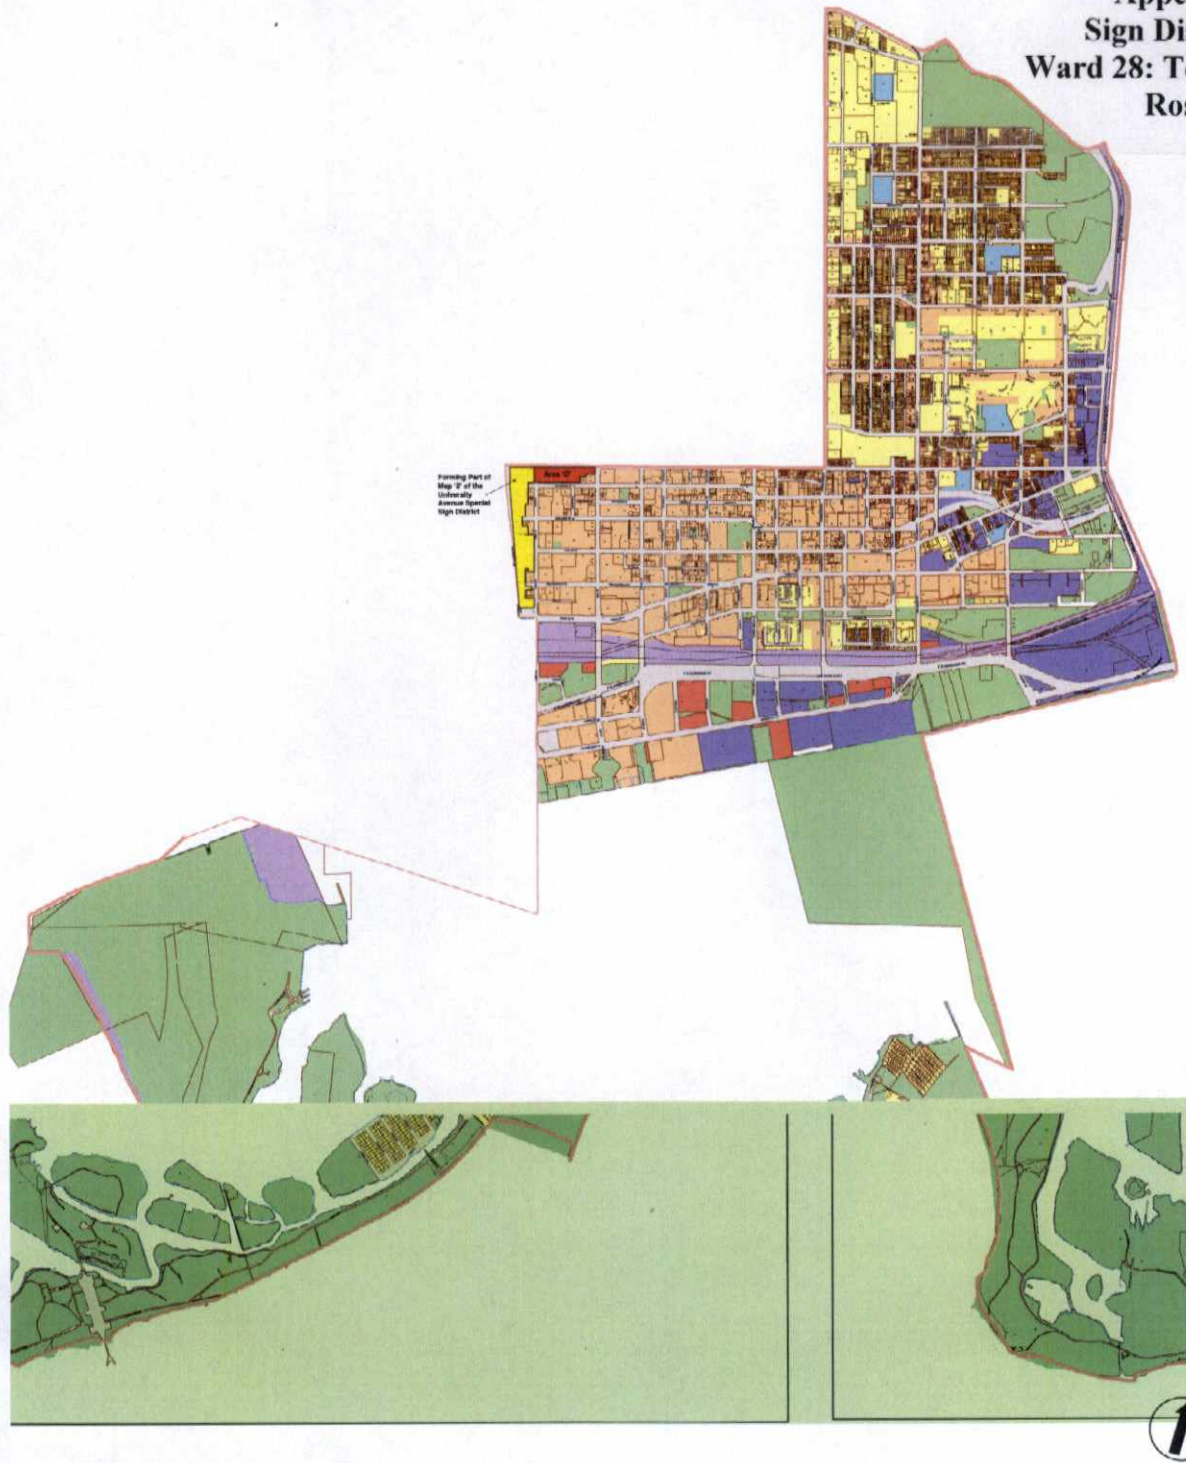

Appendix 10:
Sign District Map
Ward 28: Toronto Centre-
Rosedale

Ward 28:
Toronto Centre - Rosedale

Key Map

Legend:

- | | | | |
|---|---------------------------------------|--|--|
|  | Residential District |  | Utility District |
|  | Residential Apartment District |  | Gardiner Gateway Special Sign District |
|  | Commercial District |  | Chinatown Special Sign District |
|  | Commercial Residential District |  | Downtown Yonge Special Sign District |
|  | Employment District |  | Dundas Square Special Sign District |
|  | Employment Industrial Office District |  | University Avenue Special Sign District |
|  | Institutional District |  | City Hall and Nathan Phillips Square Special Sign District |
|  | Open Space District | | |