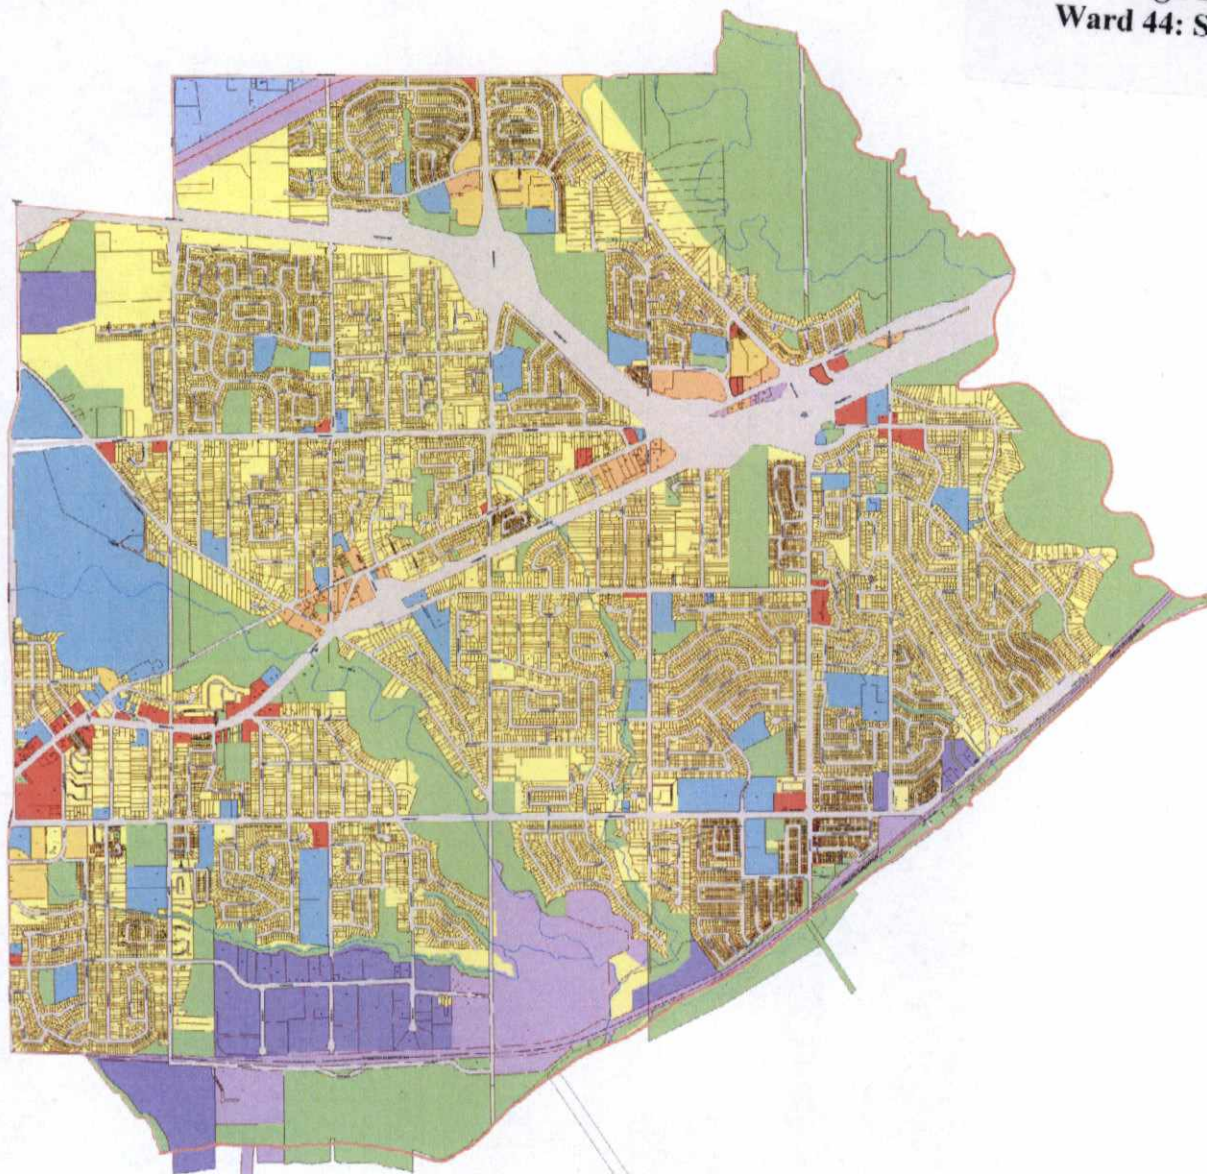

Appendix 12:
Sign District Map
Ward 44: Scarborough East

Ward 44:
Scarborough East

Key Map

Legend:

- | | |
|---|--|
|  Residential District |  Utility District |
|  Residential Apartment District |  Gardiner Gateway Special Sign District |
|  Commercial District |  Chinatown Special Sign District |
|  Commercial Residential District |  Downtown Yonge Special Sign District |
|  Employment District |  Dundas Square Special Sign District |
|  Employment Industrial Office District |  University Avenue Special Sign District |
|  Institutional District |  City Hall and Nathan Phillips Square Special Sign District |
|  Open Space District | |

Scale 1:4000

For an electronic version of this map refer to www.toronto.ca/building

June 2013