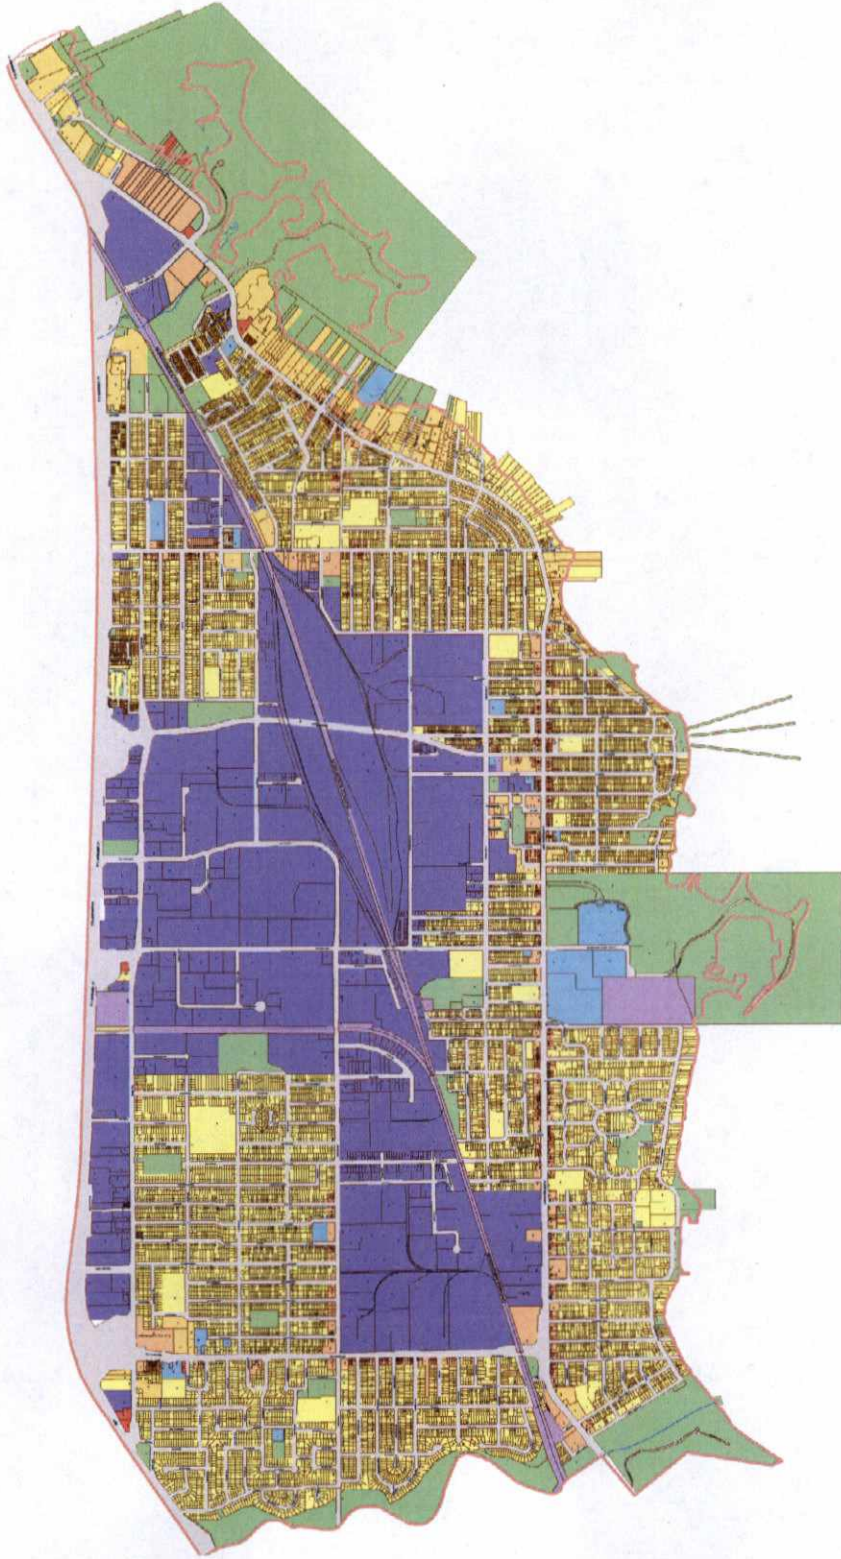

Appendix 2:
Sign District Map
Ward 6: Etobicoke-Lakeshore

City of Toronto Municipal Code Chapter 694 - Signs - Schedule 'A'

Ward 6:
Etobicoke Lakeshore
Key Map

Legend

- Residential District
- Residential Apartment District
- Commercial District
- Commercial Residential District
- Employment District
- Employment Industrial Office District
- Institutional District
- Open Space District
- Utility District
- Gardiner Gateway Special Sign District
- Chinatown Special Sign District
- Downtown Yonge Special Sign District
- Dundas Square Special Sign District
- University Avenue Special Sign District
- City Hall and Nathan Phillips Square
- Special Sign District

Scale 1:4000

For an electronic version of this map refer to
www.toronto.ca/building