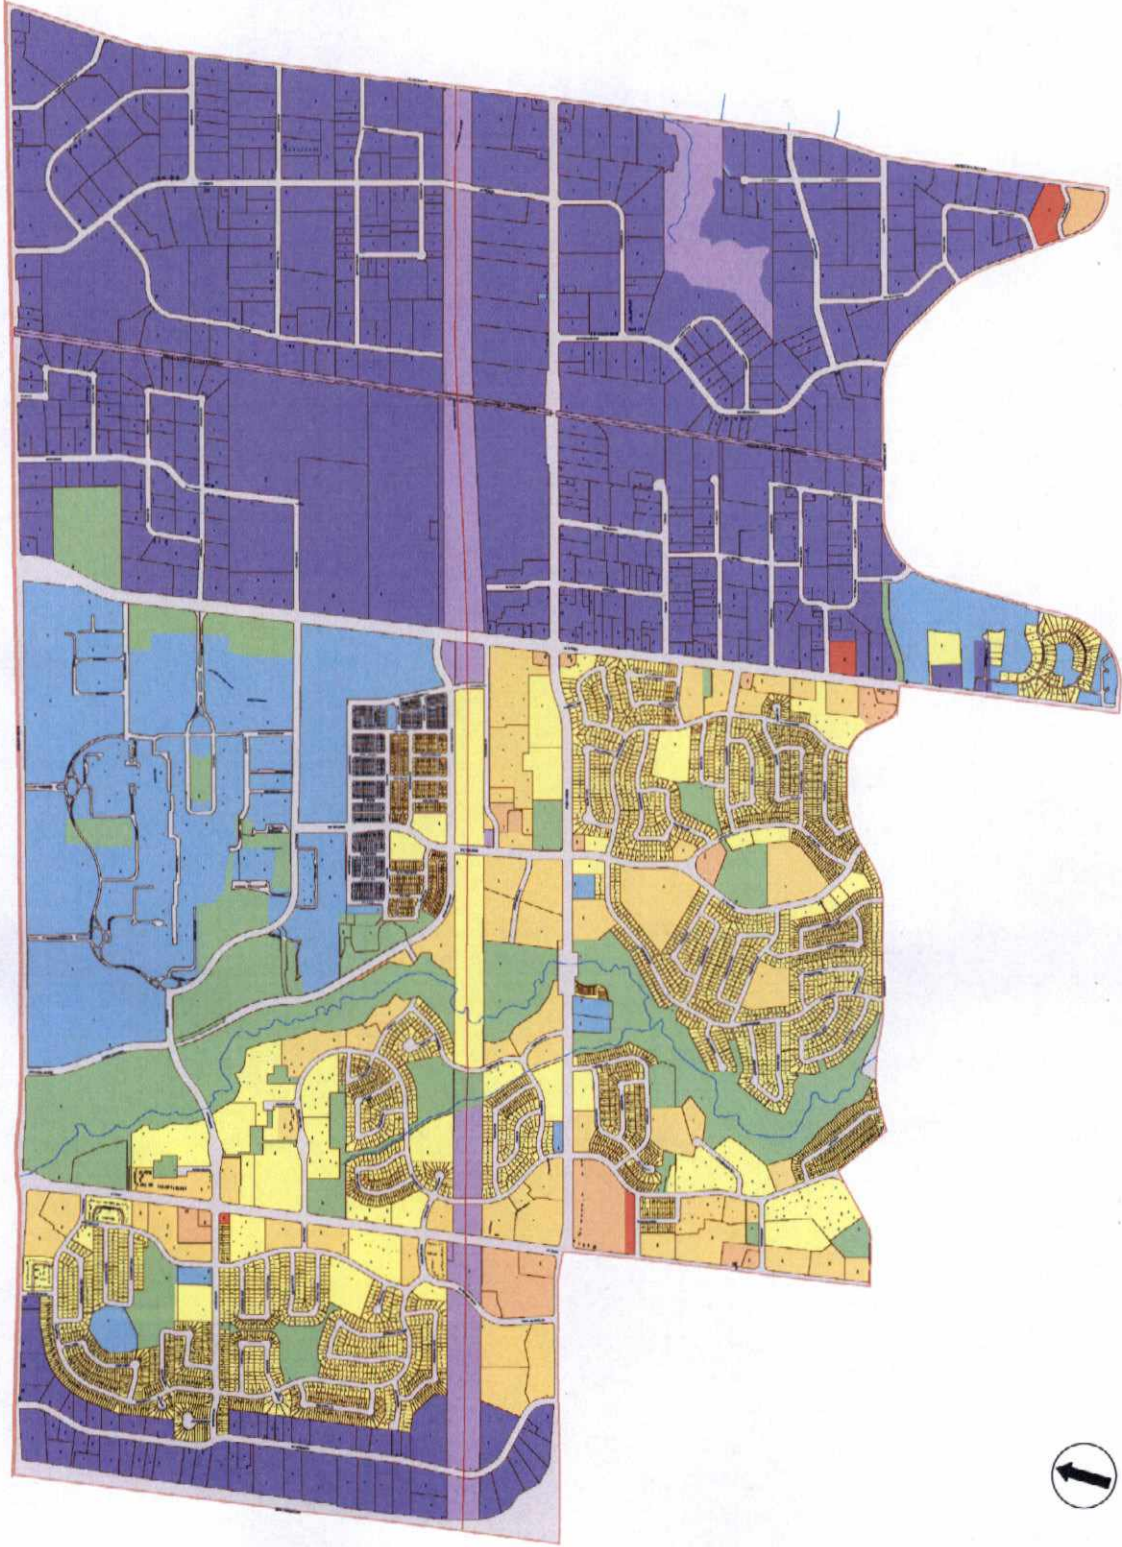

**Appendix 3:
Sign District Map
Ward 8: York West**

City of Toronto Municipal Code Chapter 694 - Signs - Schedule 'A'

Legend

- Residential District
- Residential Apartment District
- Commercial District
- Commercial Residential District
- Employment District
- Employment Industrial Office District
- Institutional District
- Open Space District
- Utility District
- Gardiner Gateway Special Sign District
- Chinatown Special Sign District
- Downtown Yonge Special Sign District
- Dundas Square Special Sign District
- University Avenue Special Sign District
- City Hall and Nathan Phillips Square Special Sign District
- Special Sign District

Scale 1:4000

For an electronic version of this map refer to www.toronto.ca/building

June 2013