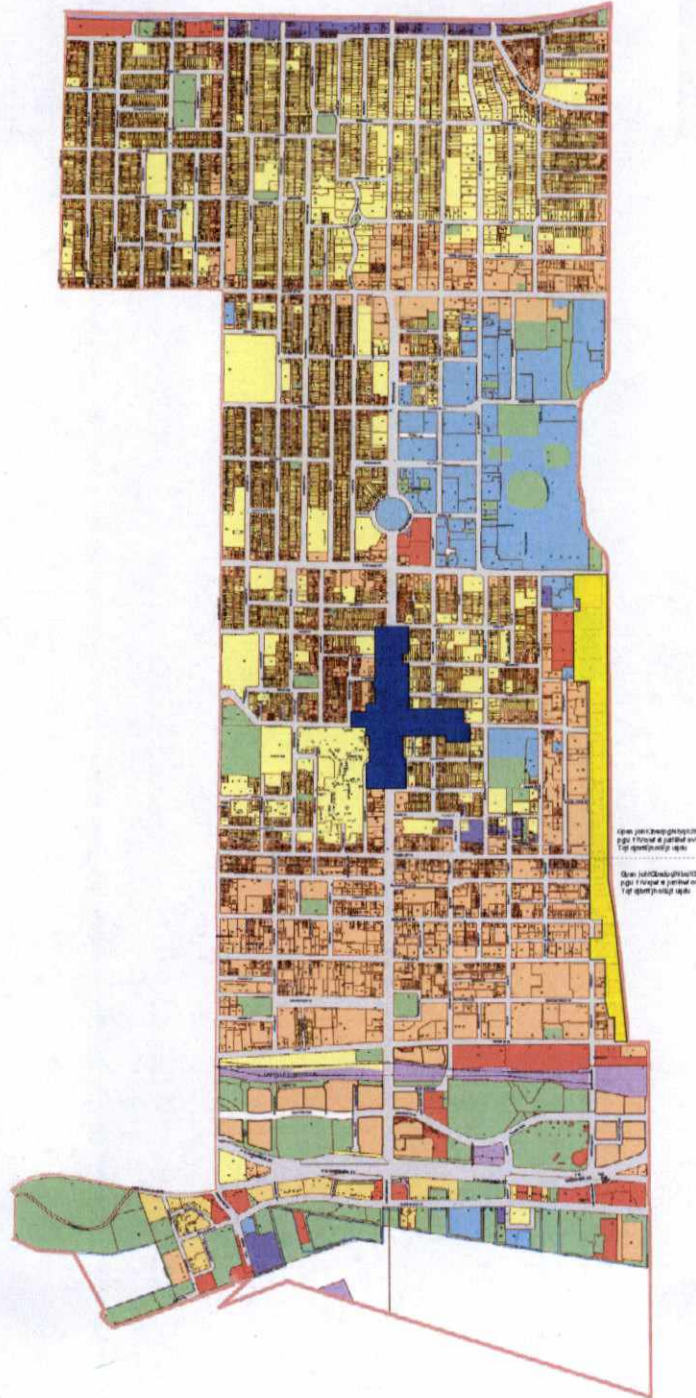

Appendix 6:
Sign District Map
Ward 20: Trinity-Spadina

Ward 20:
Trinity-Spadina

Key Map

Legend:

	Residential District		Utility District
	Residential Apartment District		Gardiner Gateway Special Sign District
	Commercial District		Chinatown Special Sign District
	Commercial Residential District		Downtown Yonge Special Sign District
	Employment District		Dundas Square Special Sign District
	Employment Industrial Office District		University Avenue Special Sign District
	Institutional District		City Hall and Nathan Phillips Square Special Sign District
	Open Space District