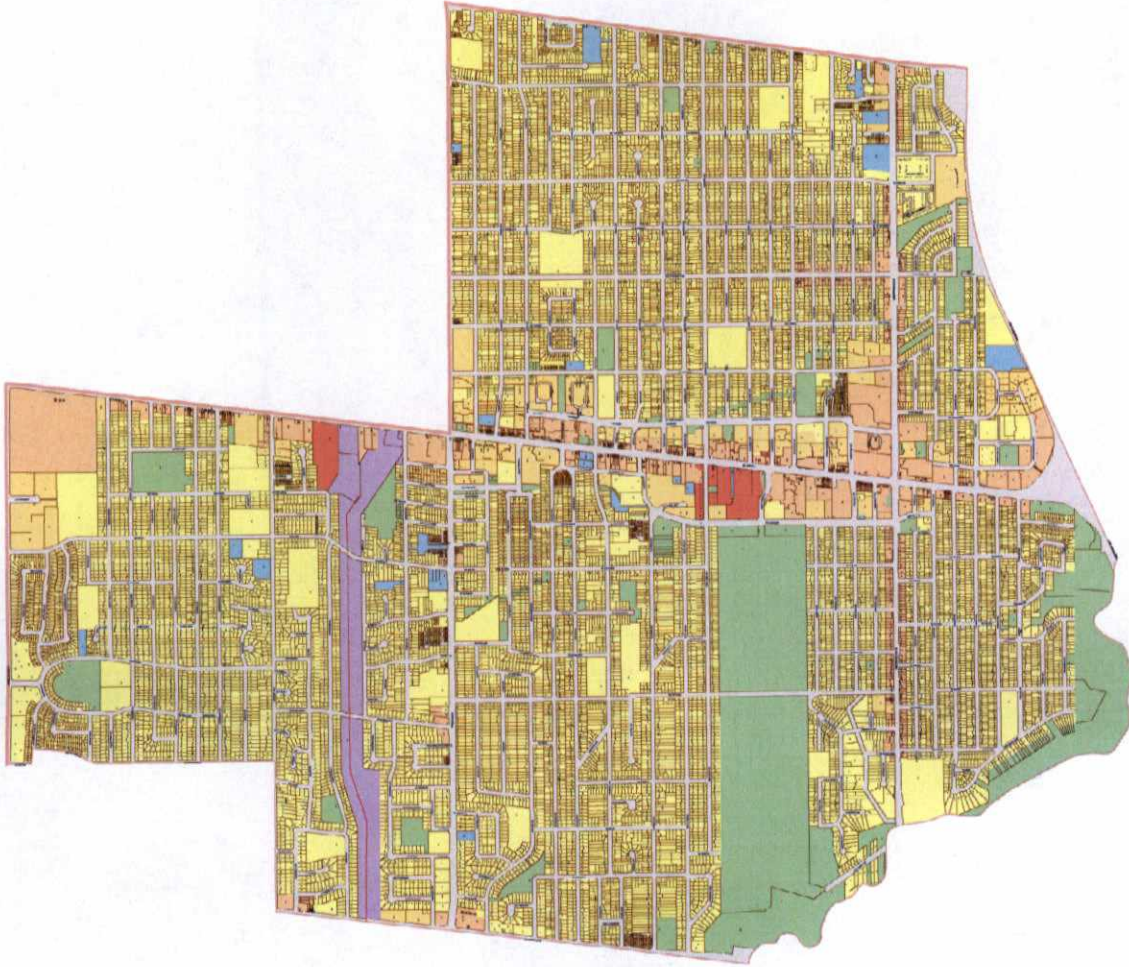

Appendix 7:
Sign District Map
Ward 23: Willowdale

City of Toronto Municipal Code Chapter 694 - Signs - Schedule 'A'

Ward 23:

Willowdale

Legend

- Residential District
- Residential Apartment District
- Commercial District
- Commercial Residential District
- Employment District
- Employment Industrial Office District
- Institutional District
- Open Space District
- Utility District
- Gardiner Gateway Special Sign District
- Chinatown Special Sign District
- Downtown Yonge Special Sign District
- Dundas Square Special Sign District
- University Avenue Special Sign District
- City Hall and Nathan Phillips Square
- Special Sign District

Scale 1:4000

For an electronic version of this map refer to
www.toronto.ca/building

June 2013