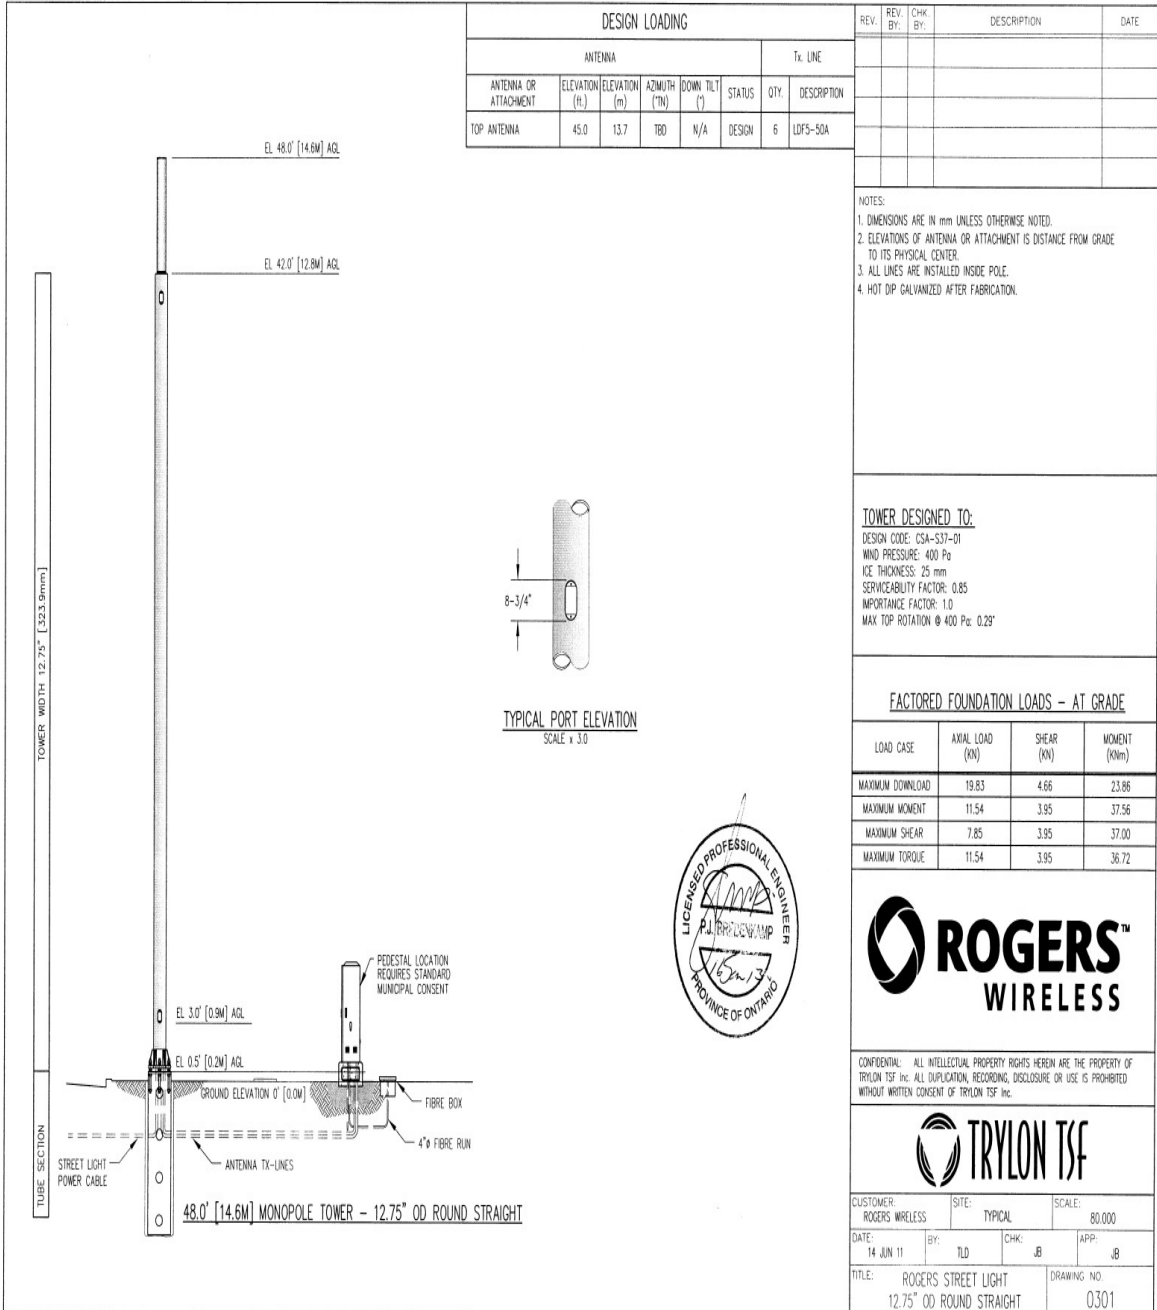

Attachment 2

Slim Pole under 15m in height with cabinet on ground

(Not to Scale)