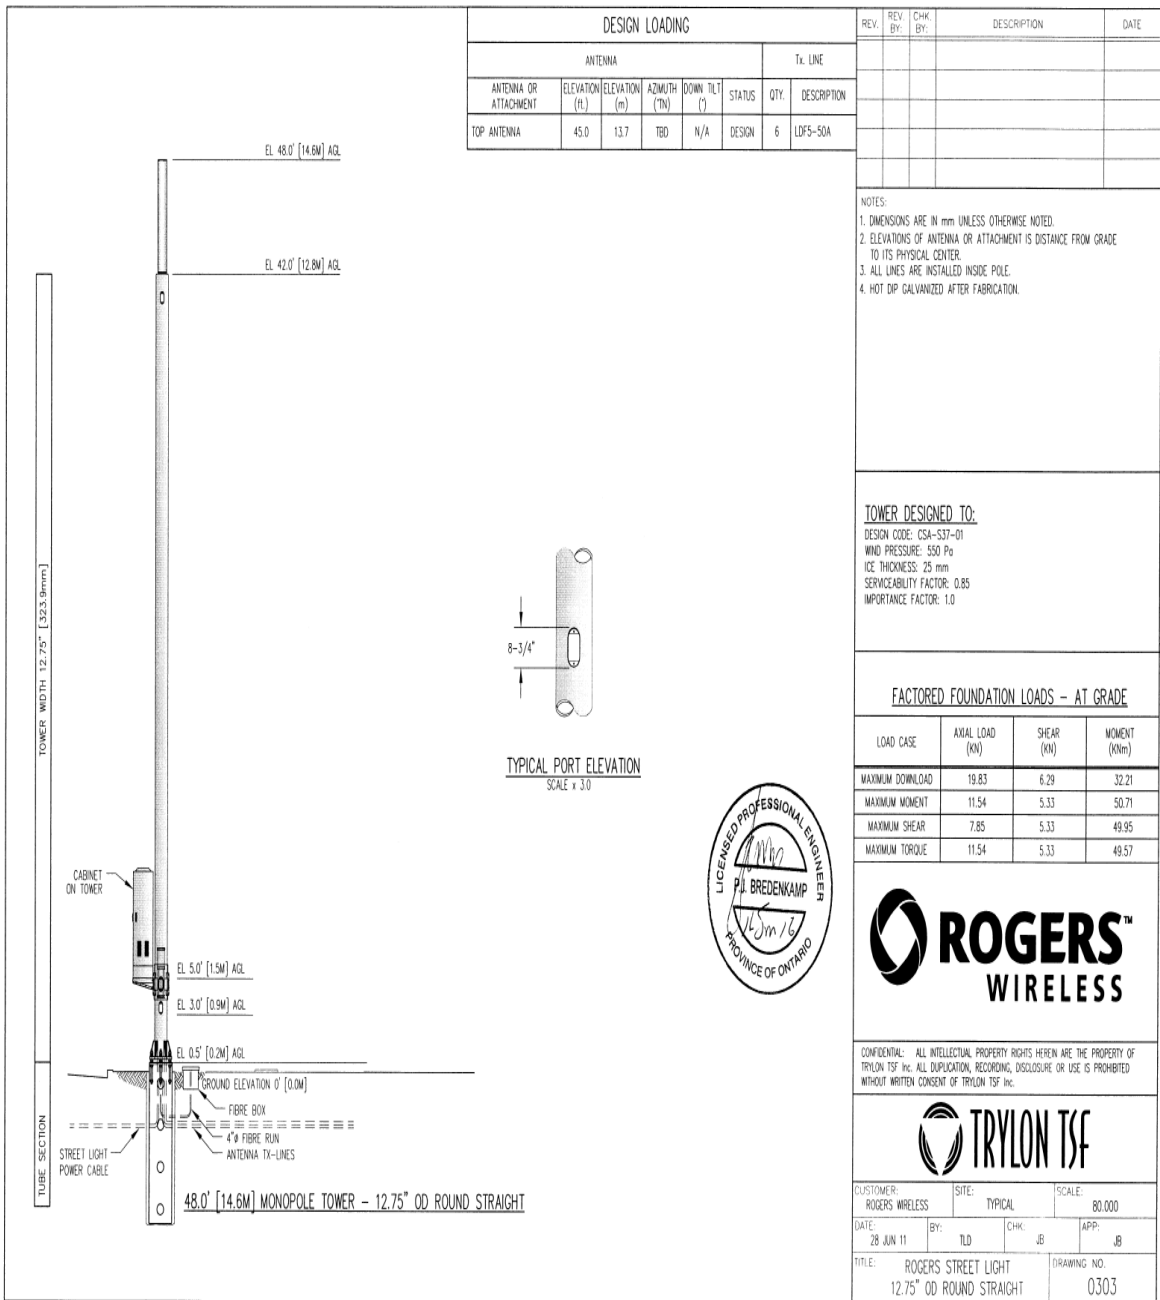

Slim Pole under 15m in height with pole-mounted cabinet

(Not to Scale)