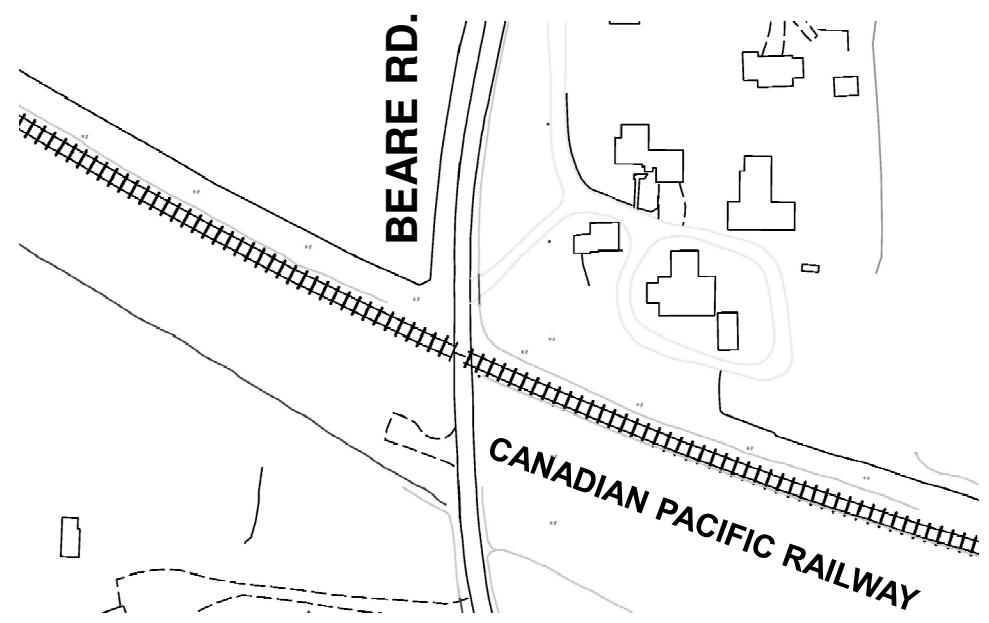

KEY MAP

 TORONTO TRANSPORTATION SERVICES		TRAFFIC OPERATIONS Scarborough District		
SCALE	NTS	WHISTLING CESSATION UPDATE BEARE ROAD AND THE CANADIAN PACIFIC RAILWAY BELLEVILLE SUBDIVISION (MILEAGE 192.48)	FILE NUMBER	
DATE	MAY 2013		D13-5433967	
DRAFTING	MAO		ATTACHMENT	WARD
			1	42