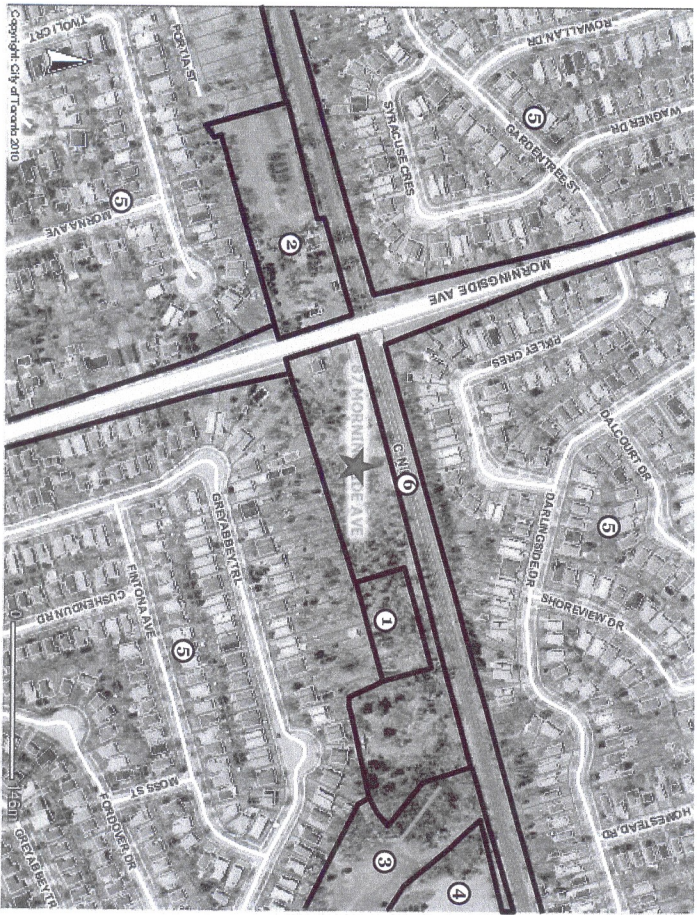

27 Morningside Ave.

Ref #	Use	Ownership
-------	-----	-----------

- ★ Subject Property City of Toronto
- 1 Vacant Land City of Toronto
- 2 Vacant Land City of Toronto
- 3 Grey Abby Park City of Toronto
- 4 Rohm and Haas Chemical Manufacturing Company Private
- 5 Mixture of Semi-Detached and Single-Detached Homes Private
- 6 Railway Tracks CNR

ATTACHMENT 1 - SITE PLAN

ATTACHMENT 2 PHOTO 1

Attachment 3 - Photo 2