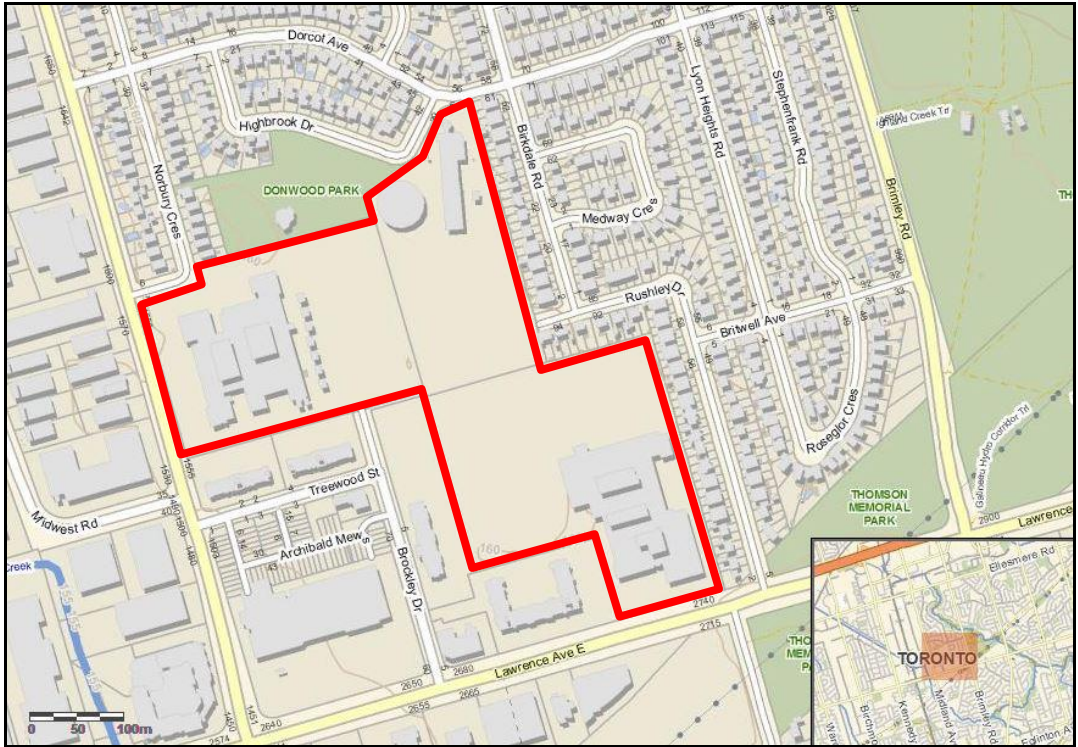

**Attachment 1: Location Maps of Surplus TCDSB and TDSB sites**

Christ the King Catholic School – 3672 Lake Shore Blvd West

St. Philip Neri Catholic School – 20 Beverly Hills Dr

St. Simon Catholic School – 20 Wallasey Ave

Vacant land adjacent to St. Basil the Great College School – 20 Starview Lane

St. Gerard Majella Catholic School – 35 Heavtree Dr

Vincent Massey site – 68 Daisy Ave

Lawrence-Midland redevelopment site – 1555 Midland Ave