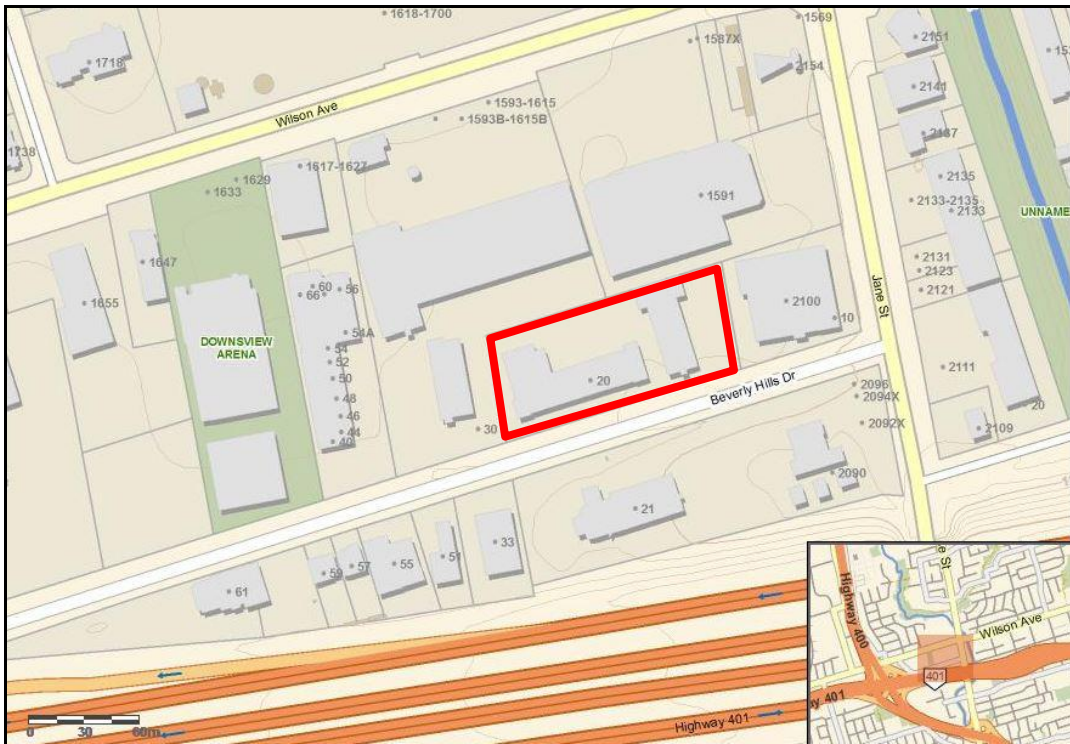

**Attachment 1: Location Maps of Surplus TCDSB and TDSB sites**

Christ the King Catholic School – 3672 Lake Shore Blvd West

St. Philip Neri Catholic School – 20 Beverly Hills Dr

St. Simon Catholic School – 20 Wallasey Ave

Vacant land adjacent to St. Basil the Great College School – 20 Starview Lane

St. Gerard Majella Catholic School – 35 Heavtree Dr

Vincent Massey site – 68 Daisy Ave

Lawrence-Midland redevelopment site – 1555 Midland Ave