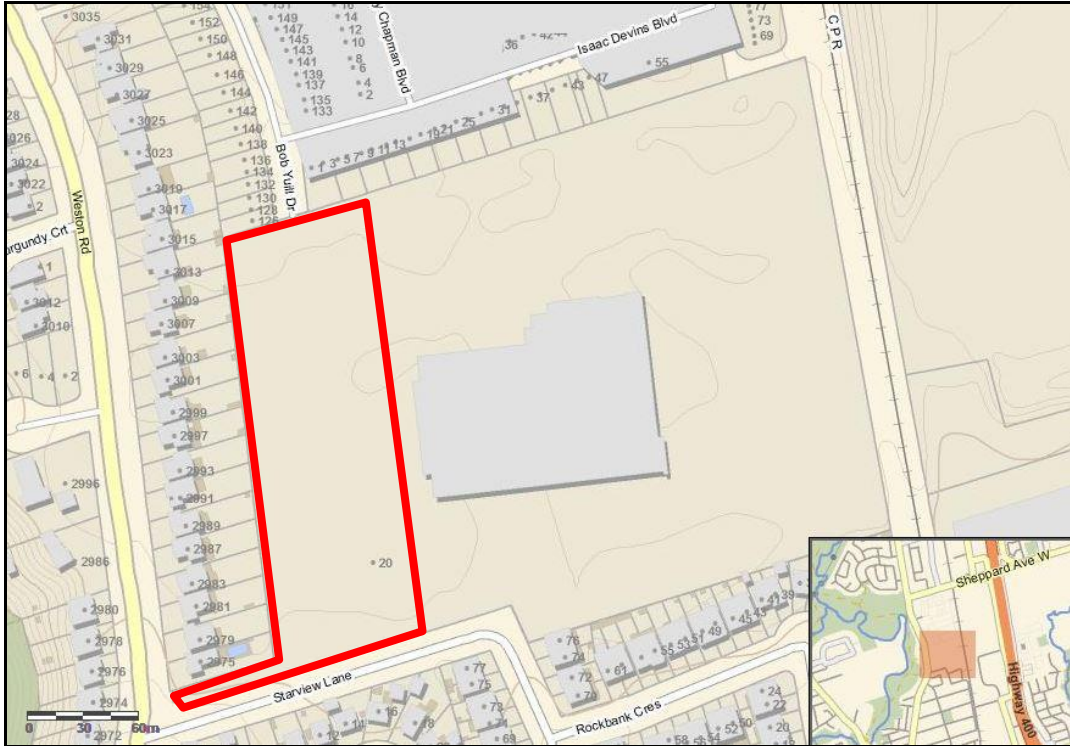

**Attachment 1: Location Maps of Surplus TCDSB and TDSB sites**

Christ the King Catholic School – 3672 Lake Shore Blvd West

St. Philip Neri Catholic School – 20 Beverly Hills Dr

St. Simon Catholic School – 20 Wallasey Ave

Vacant land adjacent to St. Basil the Great College School – 20 Starview Lane

St. Gerard Majella Catholic School – 35 Heavtree Dr

Vincent Massey site – 68 Daisy Ave

Lawrence-Midland redevelopment site – 1555 Midland Ave