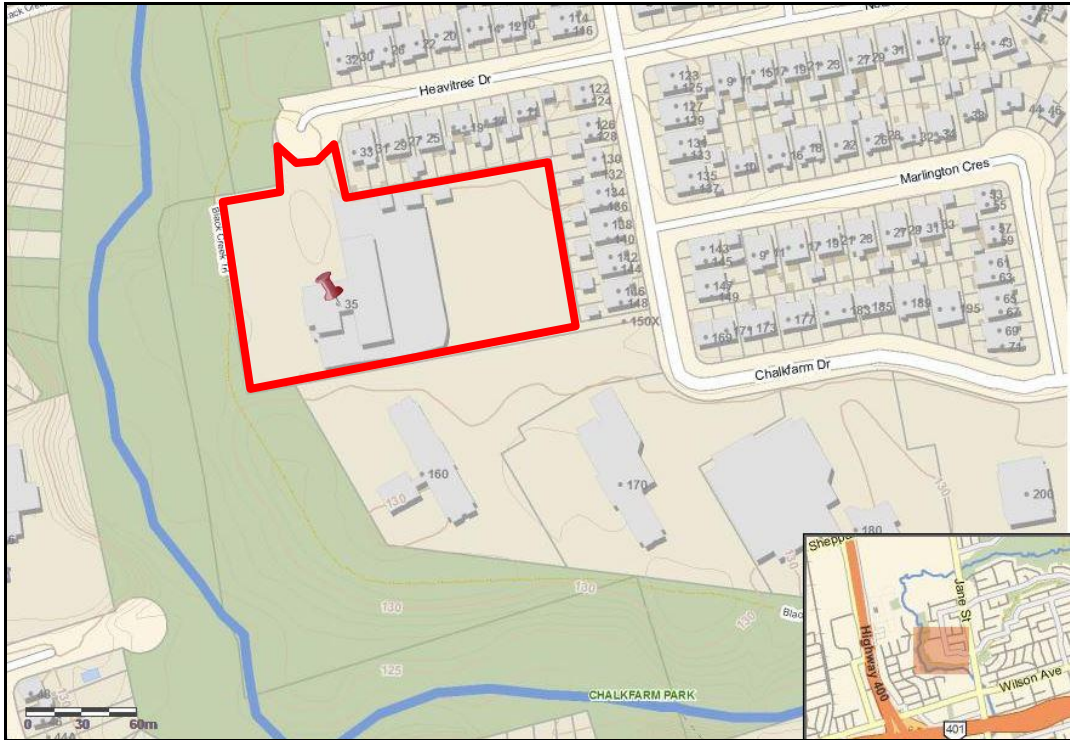

**Attachment 1: Location Maps of Surplus TCDSB and TDSB sites**

Christ the King Catholic School – 3672 Lake Shore Blvd West

St. Philip Neri Catholic School – 20 Beverly Hills Dr

St. Simon Catholic School – 20 Wallasey Ave

Vacant land adjacent to St. Basil the Great College School – 20 Starview Lane

St. Gerard Majella Catholic School – 35 Heavtree Dr

Vincent Massey site – 68 Daisy Ave

Lawrence-Midland redevelopment site – 1555 Midland Ave