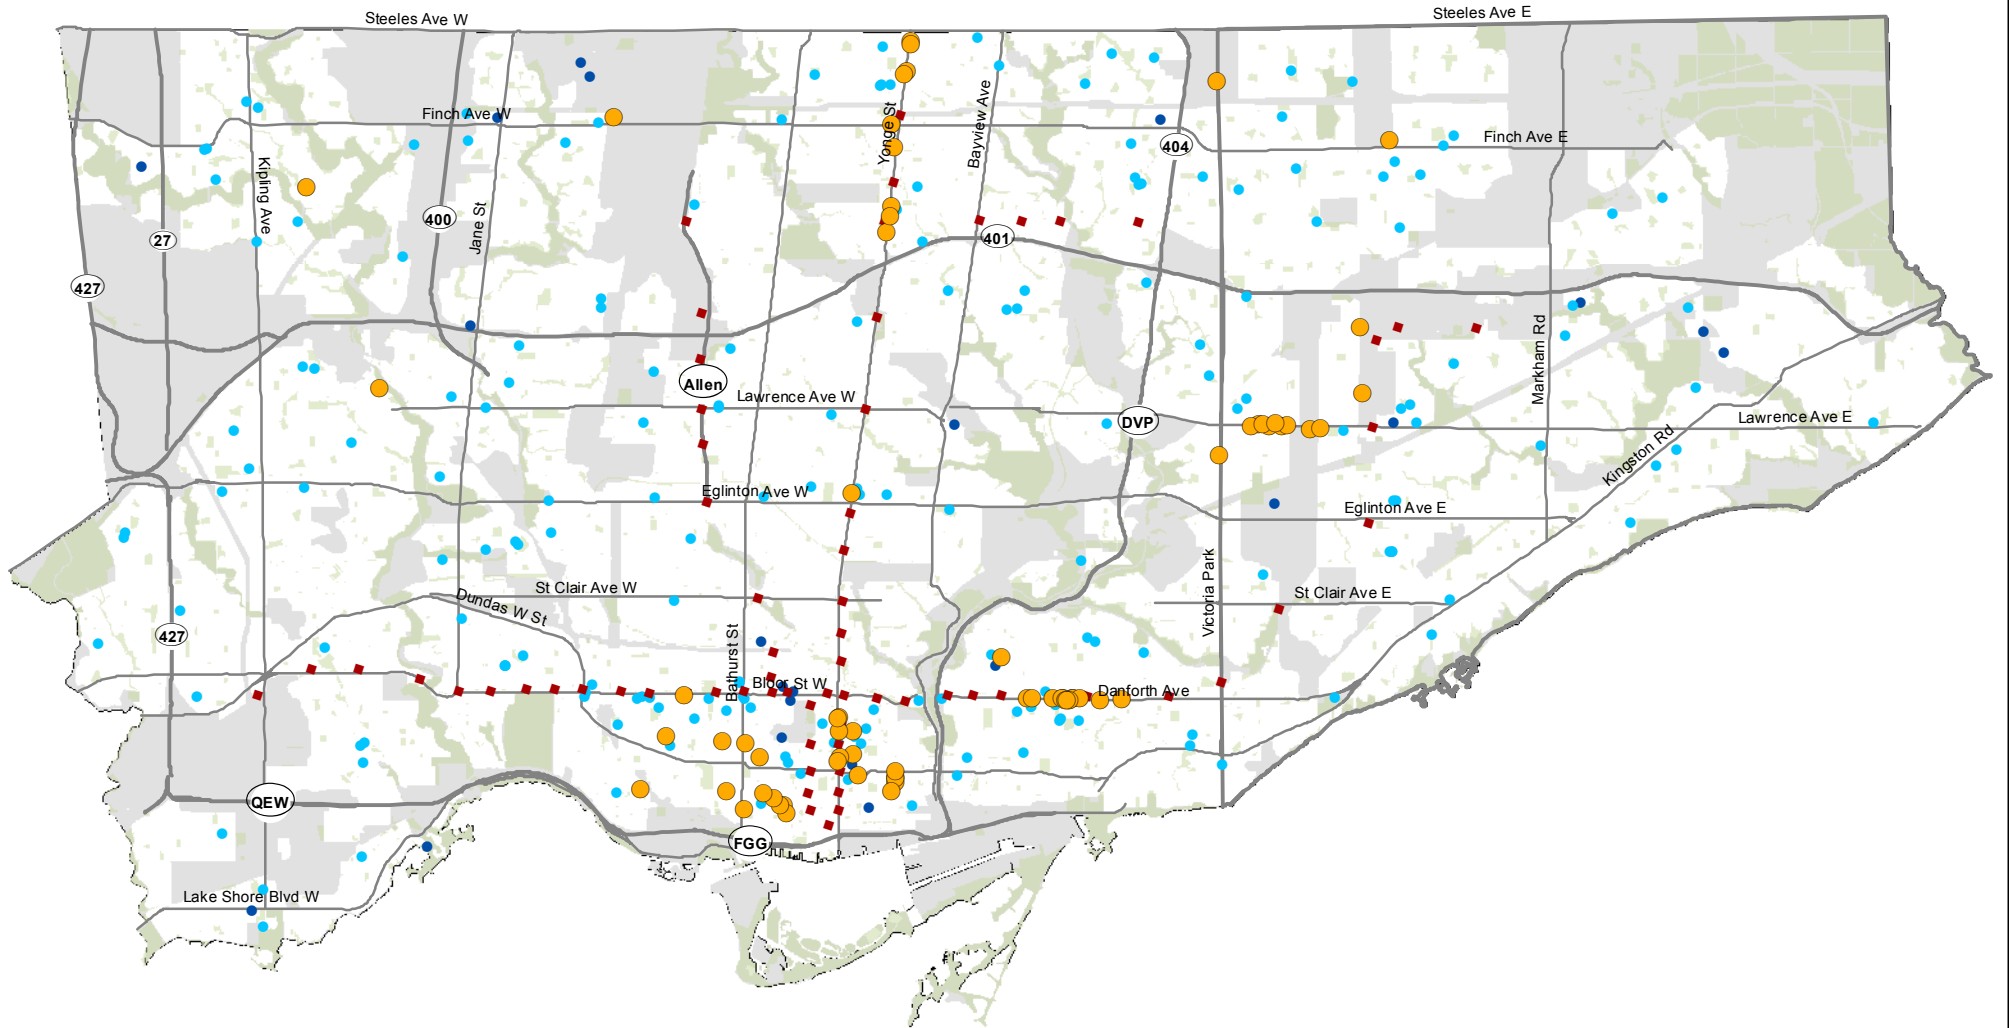

# Toronto Commercial Waterpipe Smoking Locations, 2014

- Waterpipe Smoking Locations
- TTC Subway/LRT Stops
- Secondary School
- College/University
- Major Streets
- Highways
- Public Parks
- Non Residential Areas

Copyright (c)2014 City of Toronto. All Rights Reserved.

Source: Toronto Public Health.  
Prepared by: Healthy Public Policy, TPH.

Data as of March, 2014.  
Projection: Transverse Mercator NAD 1983 UTM Zone 17N