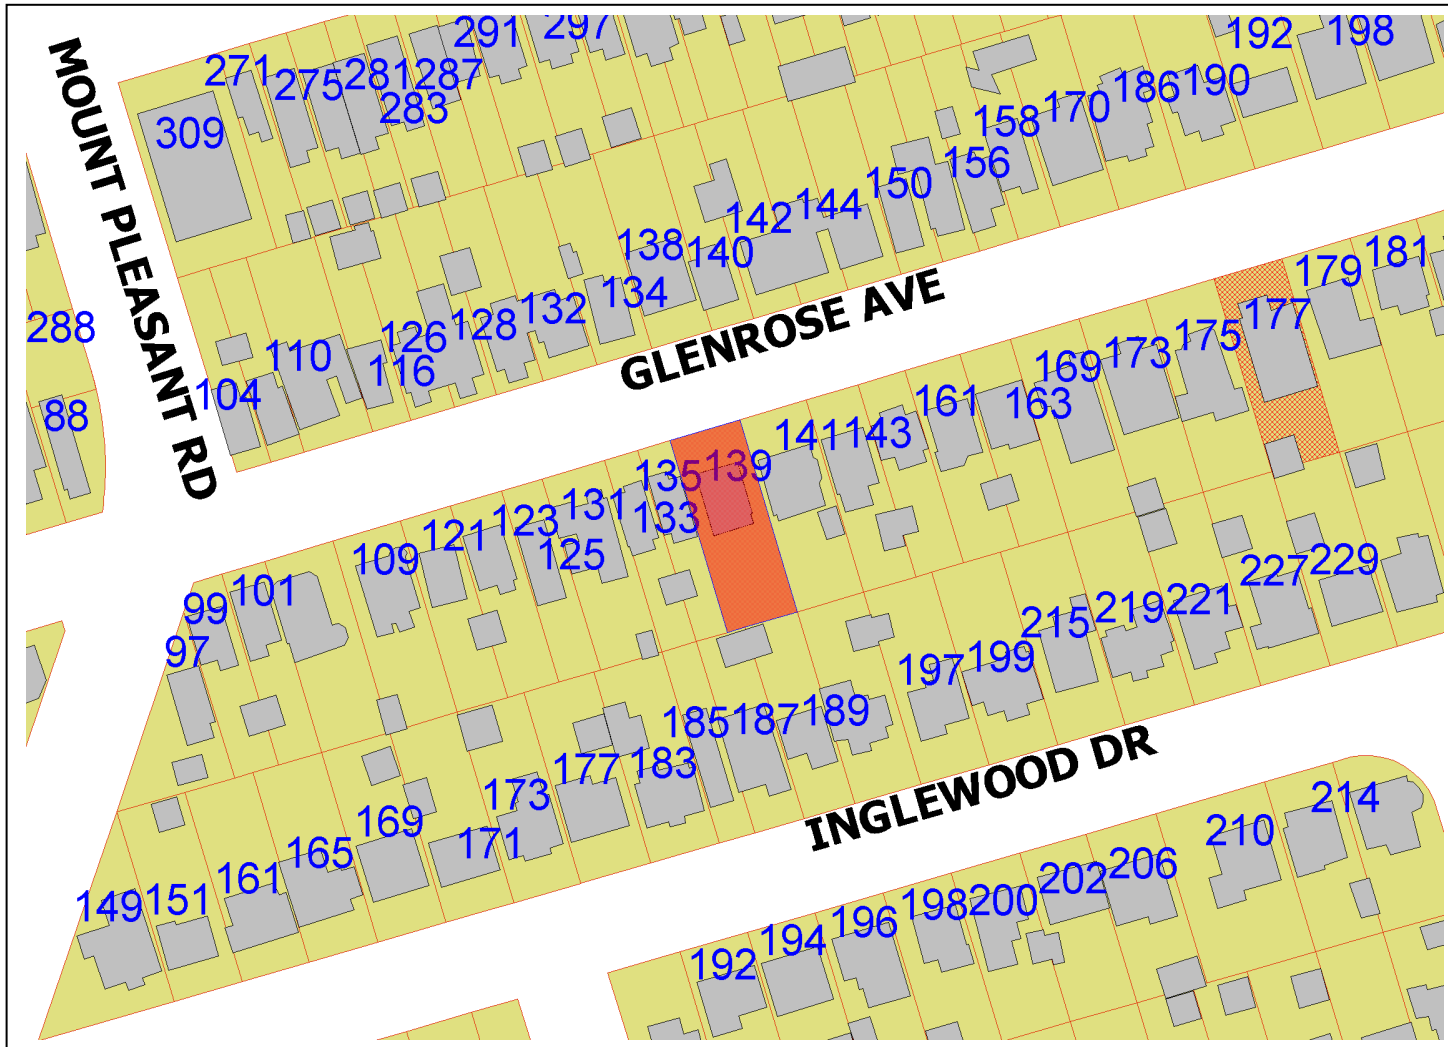

139 Glenrose Avenue

B0078/13TEY, A0762/13TEY, A0763/13TEY

City of Toronto

Author
Committee of
Adjustment

Date: Oct,22 2013