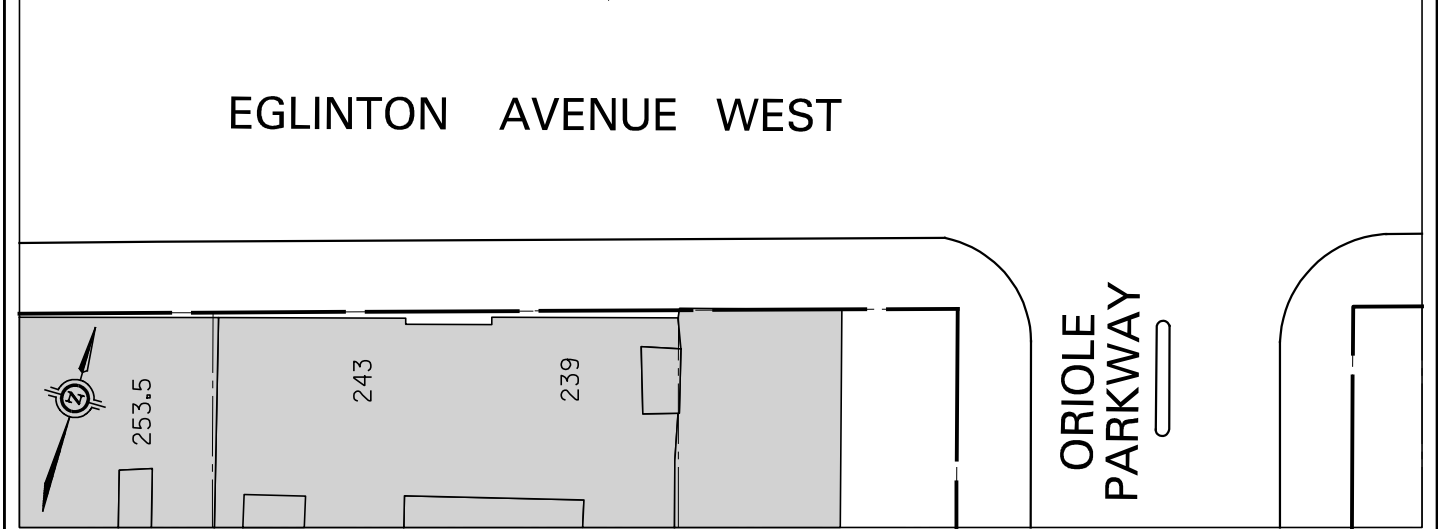

INSTALLATION OF PAY & DISPLAY
PARKING MACHINES LOCATION

ORIOLE PARKWAY

EGLINTON AVENUE WEST

ORIOLE
PARKWAY

		Transportation Services		North York District	
SCALE: 1 : 500		ORIOLE PARKWAY INSTALLATION OF PAY & DISPLAY PARKING MACHINES		FILE NUMBER: NYRD14 - 0062.DGN	
DATE: JULY, 2014				ATTACHMENT 1	WARD 16
DRAFTING: A. A.		ny14084			