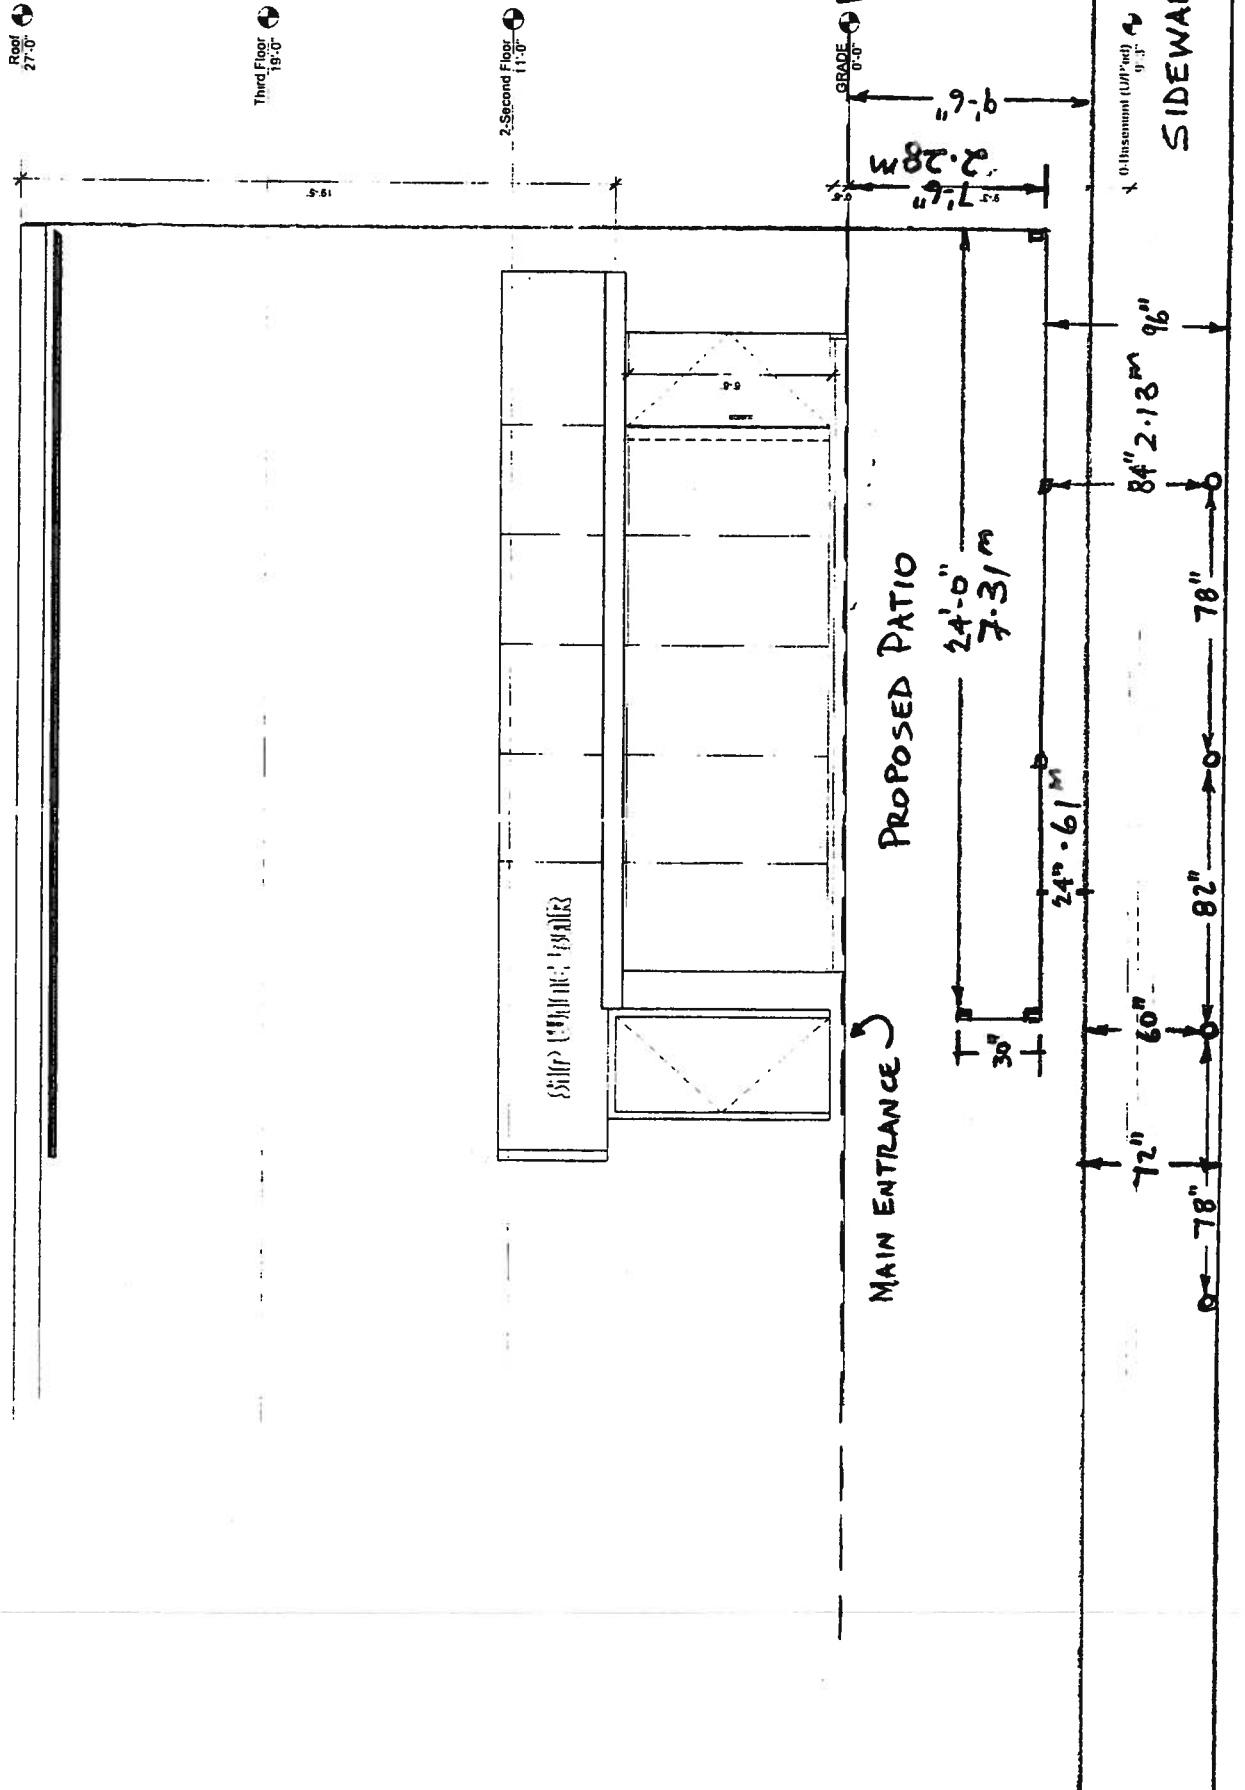

2 BROADWAY AVENUE

PATIO SKETCH
July 24/14

APPENDIX

Page 1 of 1

SIP
VINE BAR

AUTHENTIC NEAPOLITAN PIZZA

Krombecher

Krombecher

No Left Turn

P
PARKING
ENFORCED
MON - SAT 8:00 AM - 6:00 PM
SUN 8:00 AM - 5:00 PM
1-800-POL-5200
PARKS ENFORCED
THRU THE HOUR

WSP