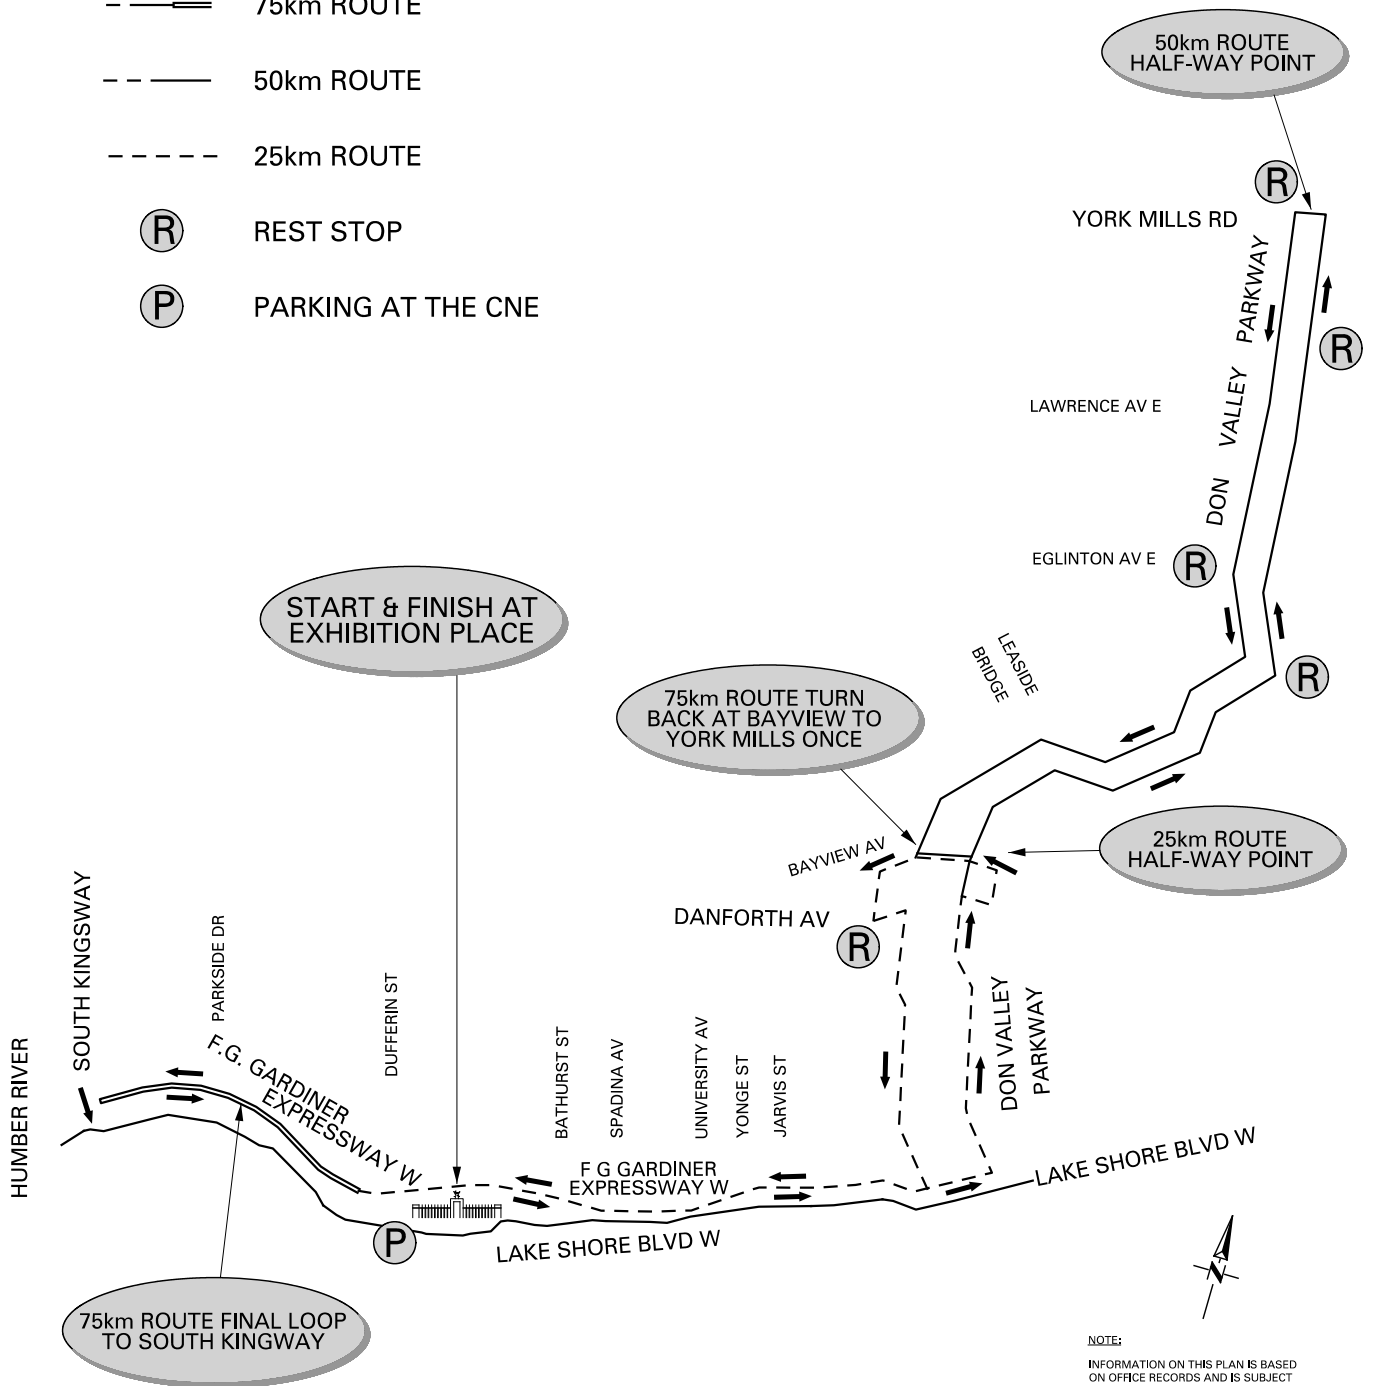

MAP LEGEND

— — — — — 75km ROUTE

- - - - - 50km ROUTE

- - - - - 25km ROUTE

(R) REST STOP

(P) PARKING AT THE CNE

NOTE:
 INFORMATION ON THIS PLAN IS BASED ON OFFICE RECORDS AND IS SUBJECT TO FIELD VERIFICATION.
 MAP IS NOT TO SCALE
 EXHIBITION PLACE IS LOCATED AT LAKE SHORE BLVD W AND STRACHAN AVE

2014, 2015 & 2016 RIDE FOR HEART ROUTE MAP