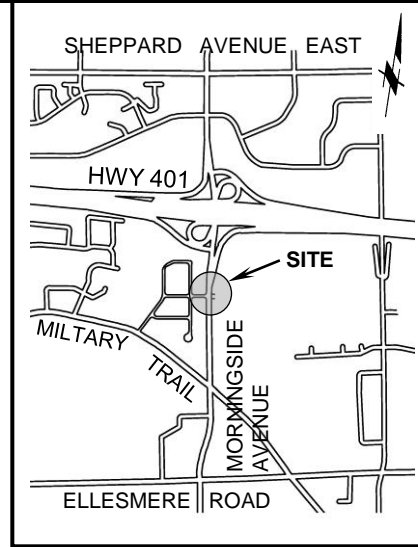

LEGEND

NO RIGHT TURN (7am-9am, Mon-Fri)
Southbound Morningside Ave at Tams Rd

NO STRAIGHT THROUGH (7am-9am, Mon-Fri)
From private road to Tams Rd

NO LEFT TURN (7am-9am, Mon-Fri)
Northbound Morningside Ave at Tams Rd

KEY MAP

CITY OF TORONTO
MORNINGSIDE
YARD

SCALE	NTS
DATE	MAY, 2014
DRAFTING	OK

**TURNING REGULATIONS
TAMS ROAD AT MORNINGSIDE AVENUE**

FILE NUMBER: D14-6109863	
ATTACHMENT 2	WARDS 43 & 44