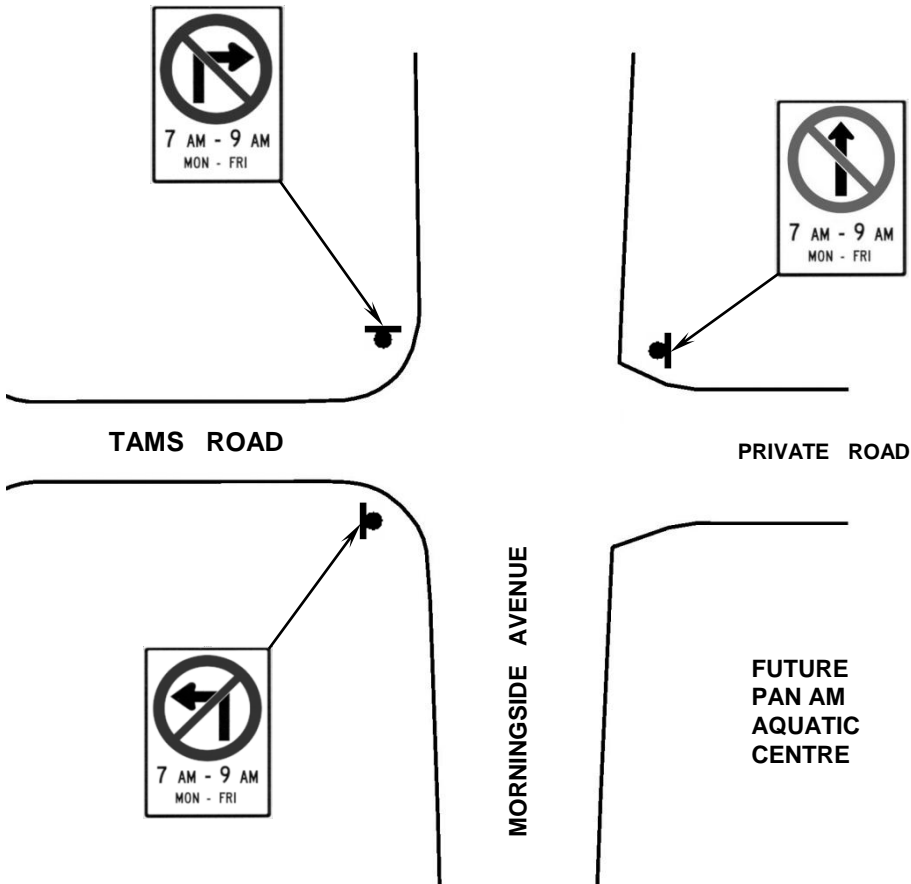

LEGEND

NO RIGHT TURN (7am-9am, Mon-Fri)
Southbound Morningside Ave at Tams Rd

NO STRAIGHT THROUGH (7am-9am, Mon-Fri)
From private road to Tams Rd

NO LEFT TURN (7am-9am, Mon-Fri)
Northbound Morningside Ave at Tams Rd

KEY MAP

CITY OF TORONTO
MORNINGSIDE
YARD

SCALE	NTS
DATE	MAY, 2014
DRAFTING	OK

**TURNING REGULATIONS
TAMS ROAD AT MORNINGSIDE AVENUE**

FILE NUMBER: D14-6109863	
ATTACHMENT 2	WARDS 43 & 44