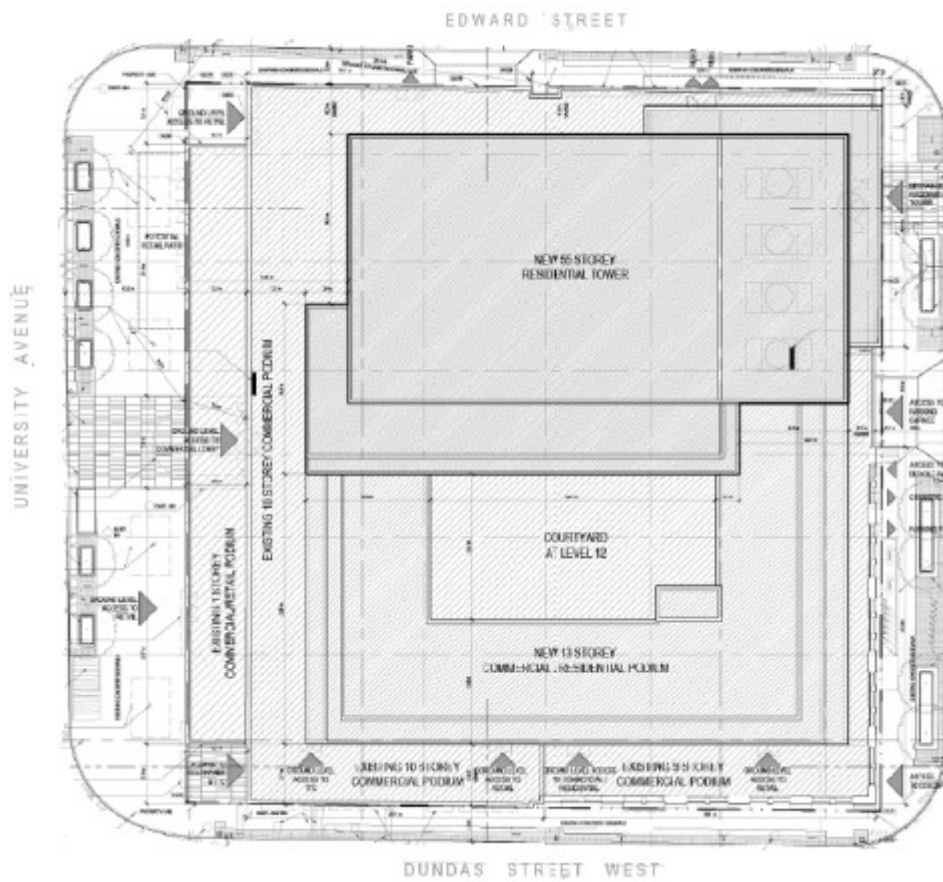

The dashed area marks the location of the heritage buildings at 481 University Avenue.  
This location map is for information purposes only;  
the exact boundaries of the properties are not shown

Alteration of a Designated Heritage Property, Intention to Designate & HEA – 481 University Avenue

481 University Avenue (South and West Elevations)