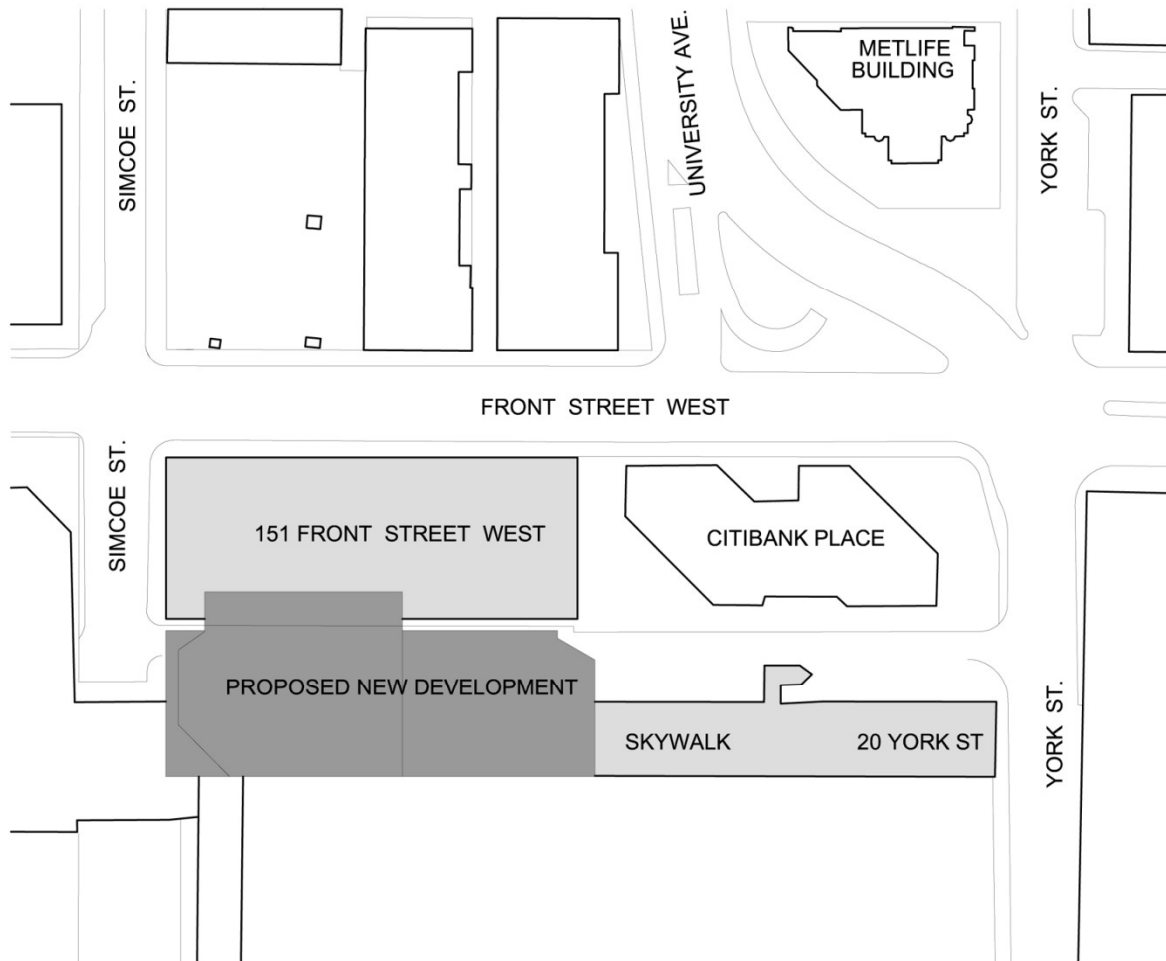

LOCATION MAP: 151 FRONT STREET WEST / 20 YORK STREET / 7, 7A & 7B  
STATION STREET & SKYWALK

This location map is for information purposes only; the exact boundaries of the property are not shown.

USHCD BOUNDARIES: 151 FRONT STREET WEST / 20 YORK STREET / 7, 7A & 7B STATION STREET & SKYWALK

Contributing Buildings

ATTACHMENT NO. 3

PROJECT RENDERING: 151 FRONT STREET WEST / 20 YORK STREET / 7, 7A &  
7B STATION STREET & SKYWALK

Demolition and Alteration of Designated Heritage Properties in the USHCD –151 Front Street West / 20 York Street / 7, 7A & 7B Station Street & Skywalk

ATTACHMENT NO. 4

PROJECT RENDERING: 151 FRONT STREET WEST / 20 YORK STREET / 7, 7A & 7B STATION STREET & SKYWALK

Demolition and Alteration of Designated Heritage Properties in the USHCD –151 Front Street West / 20 York Street / 7, 7A & 7B Station Street & Skywalk