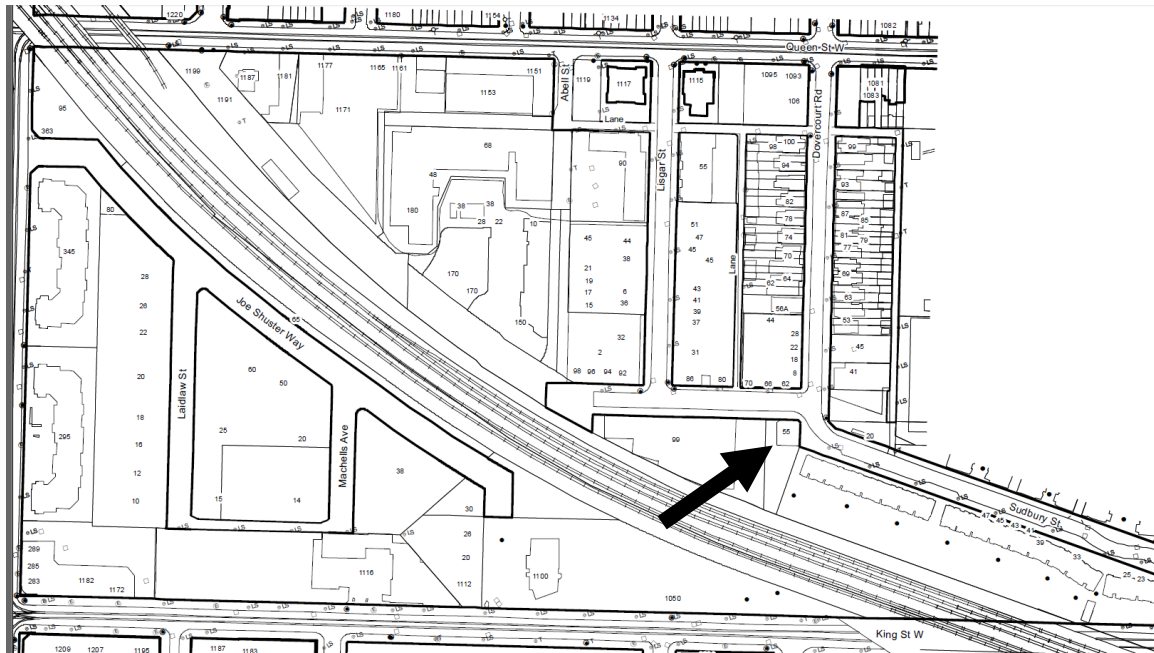

LOCATION MAP: 55 SUDBURY STREET

ATTACHMENT NO. 1

This location map is for information purposes only;
the exact boundaries of the property are not shown

The **arrow** marks the location of the main building of the former Diamond Glass
Company on the property at 55 Sudbury Street