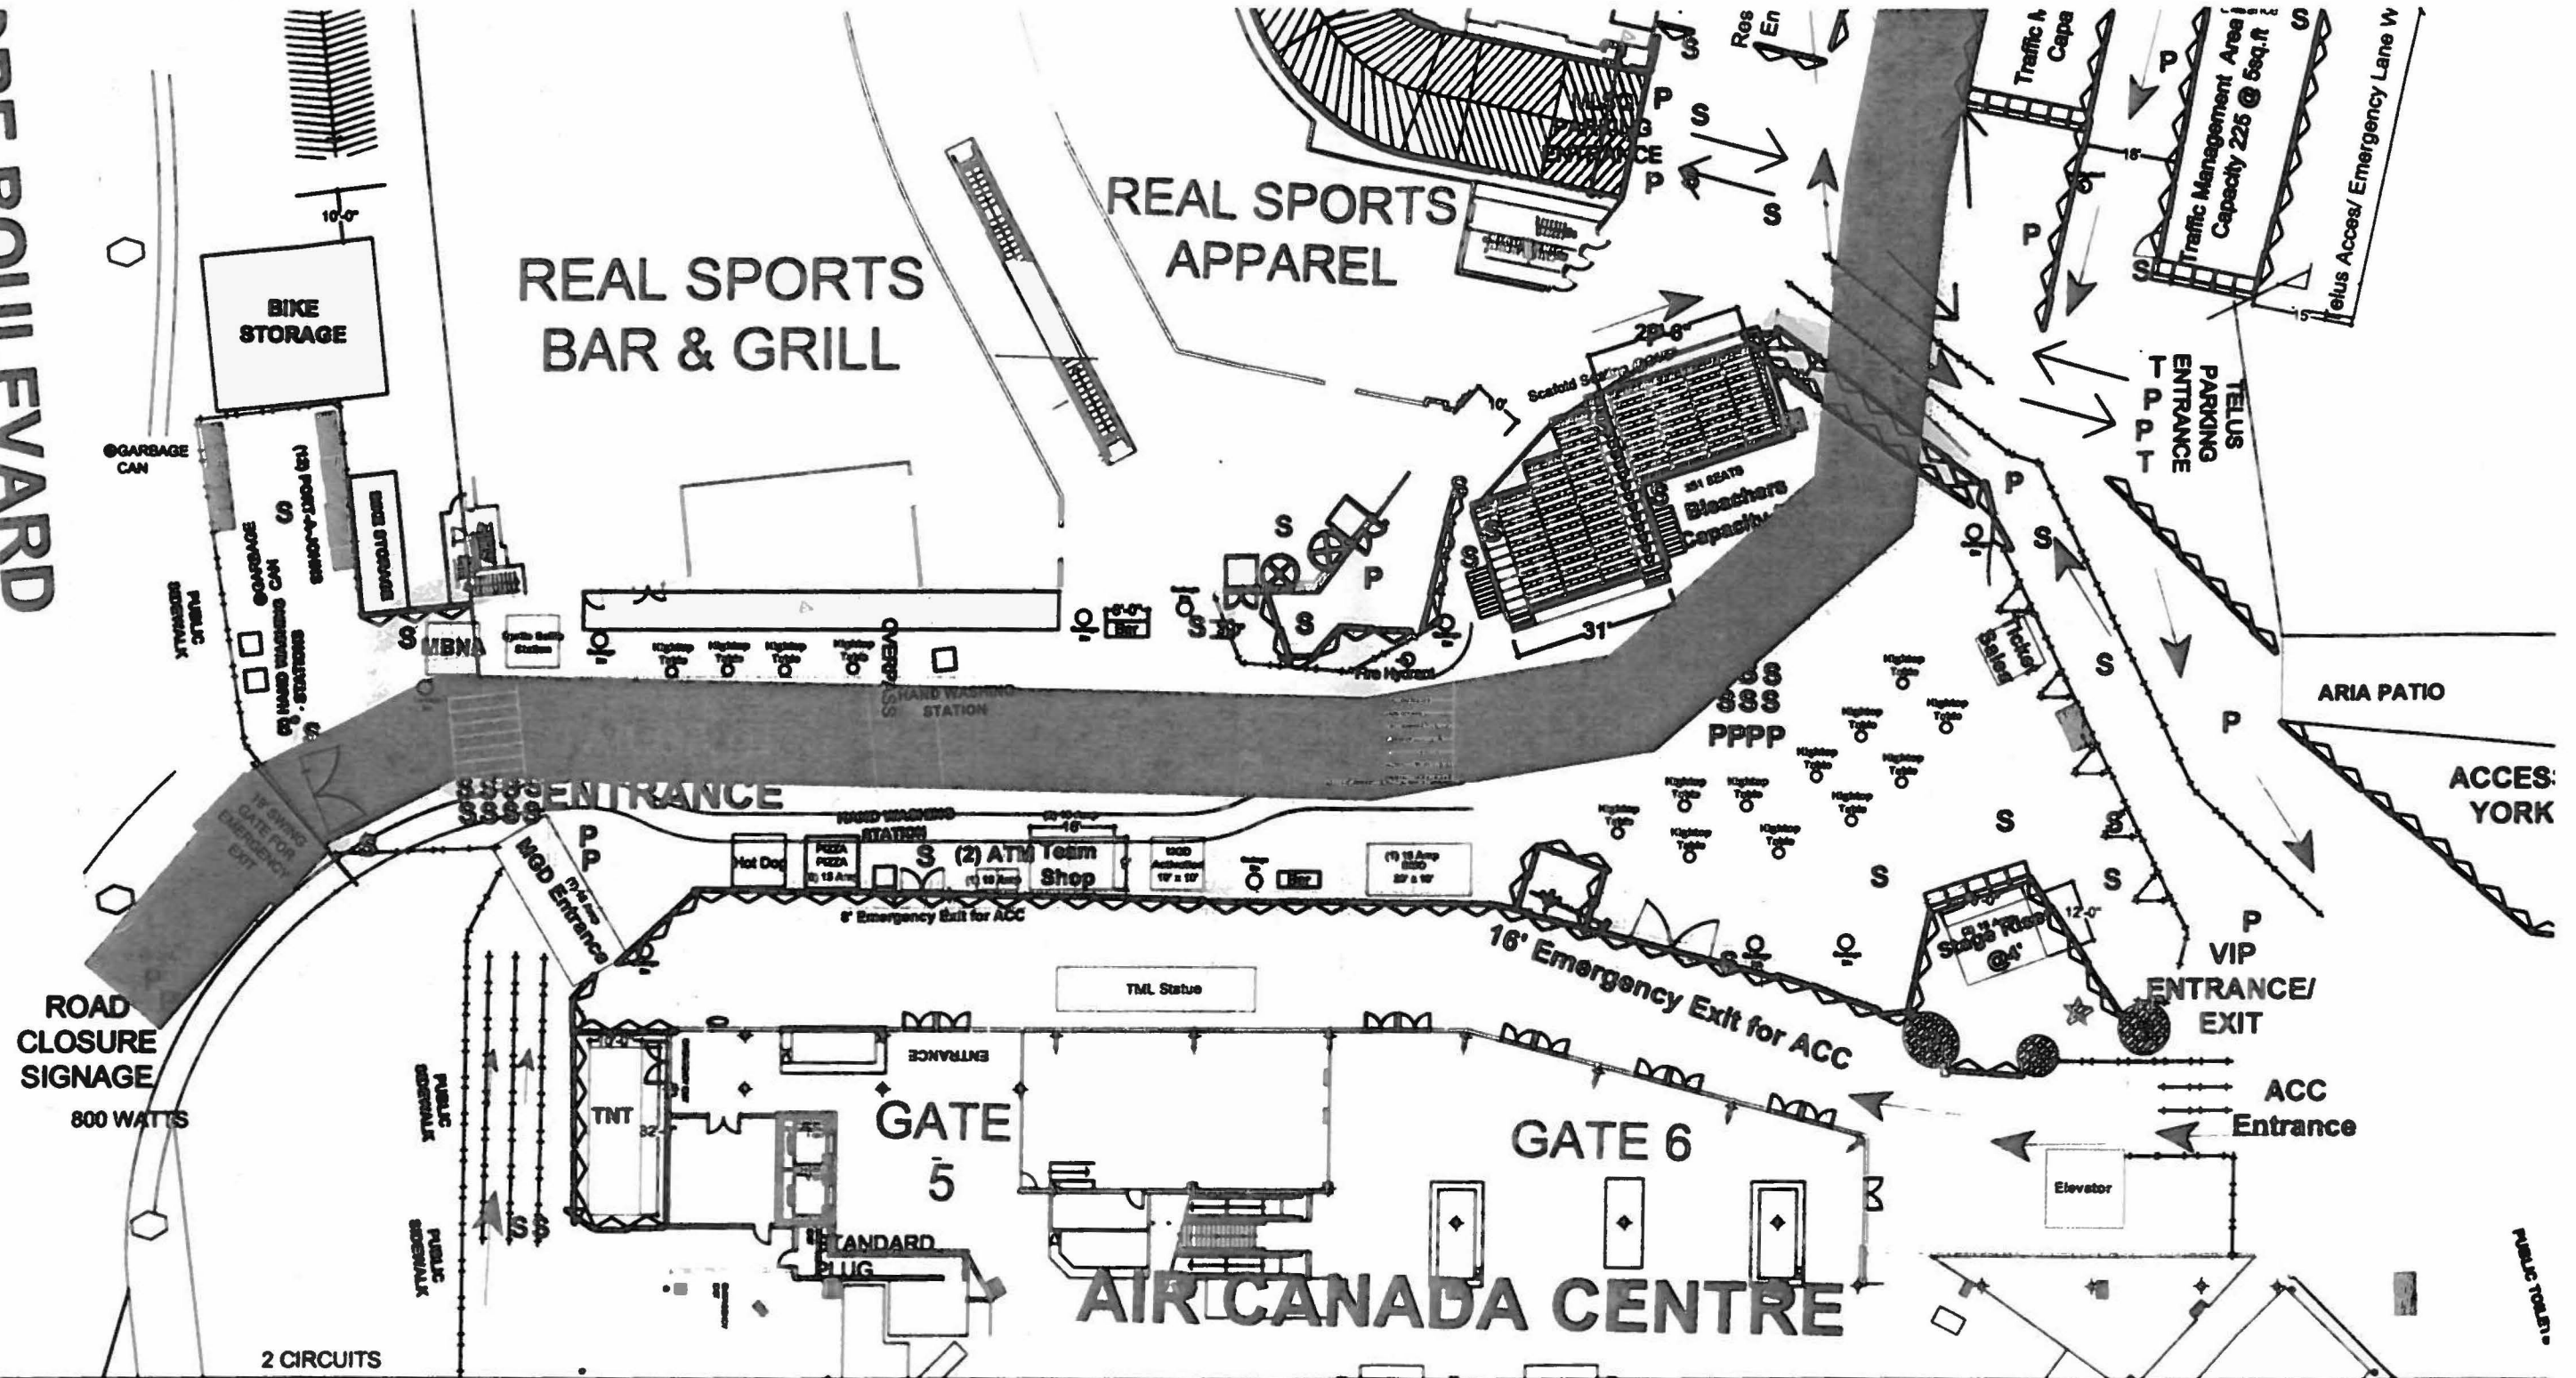

PRE BOULEVARD

Raptors Home Game Playoff Tailgates 2015 | MAP BY: Mark James
Draw Date: February 23, 2015
Area= 24,366 sq.ft | GA Capacity= 1,950 at 12 sq.ft per person | 351 Tiered Seats