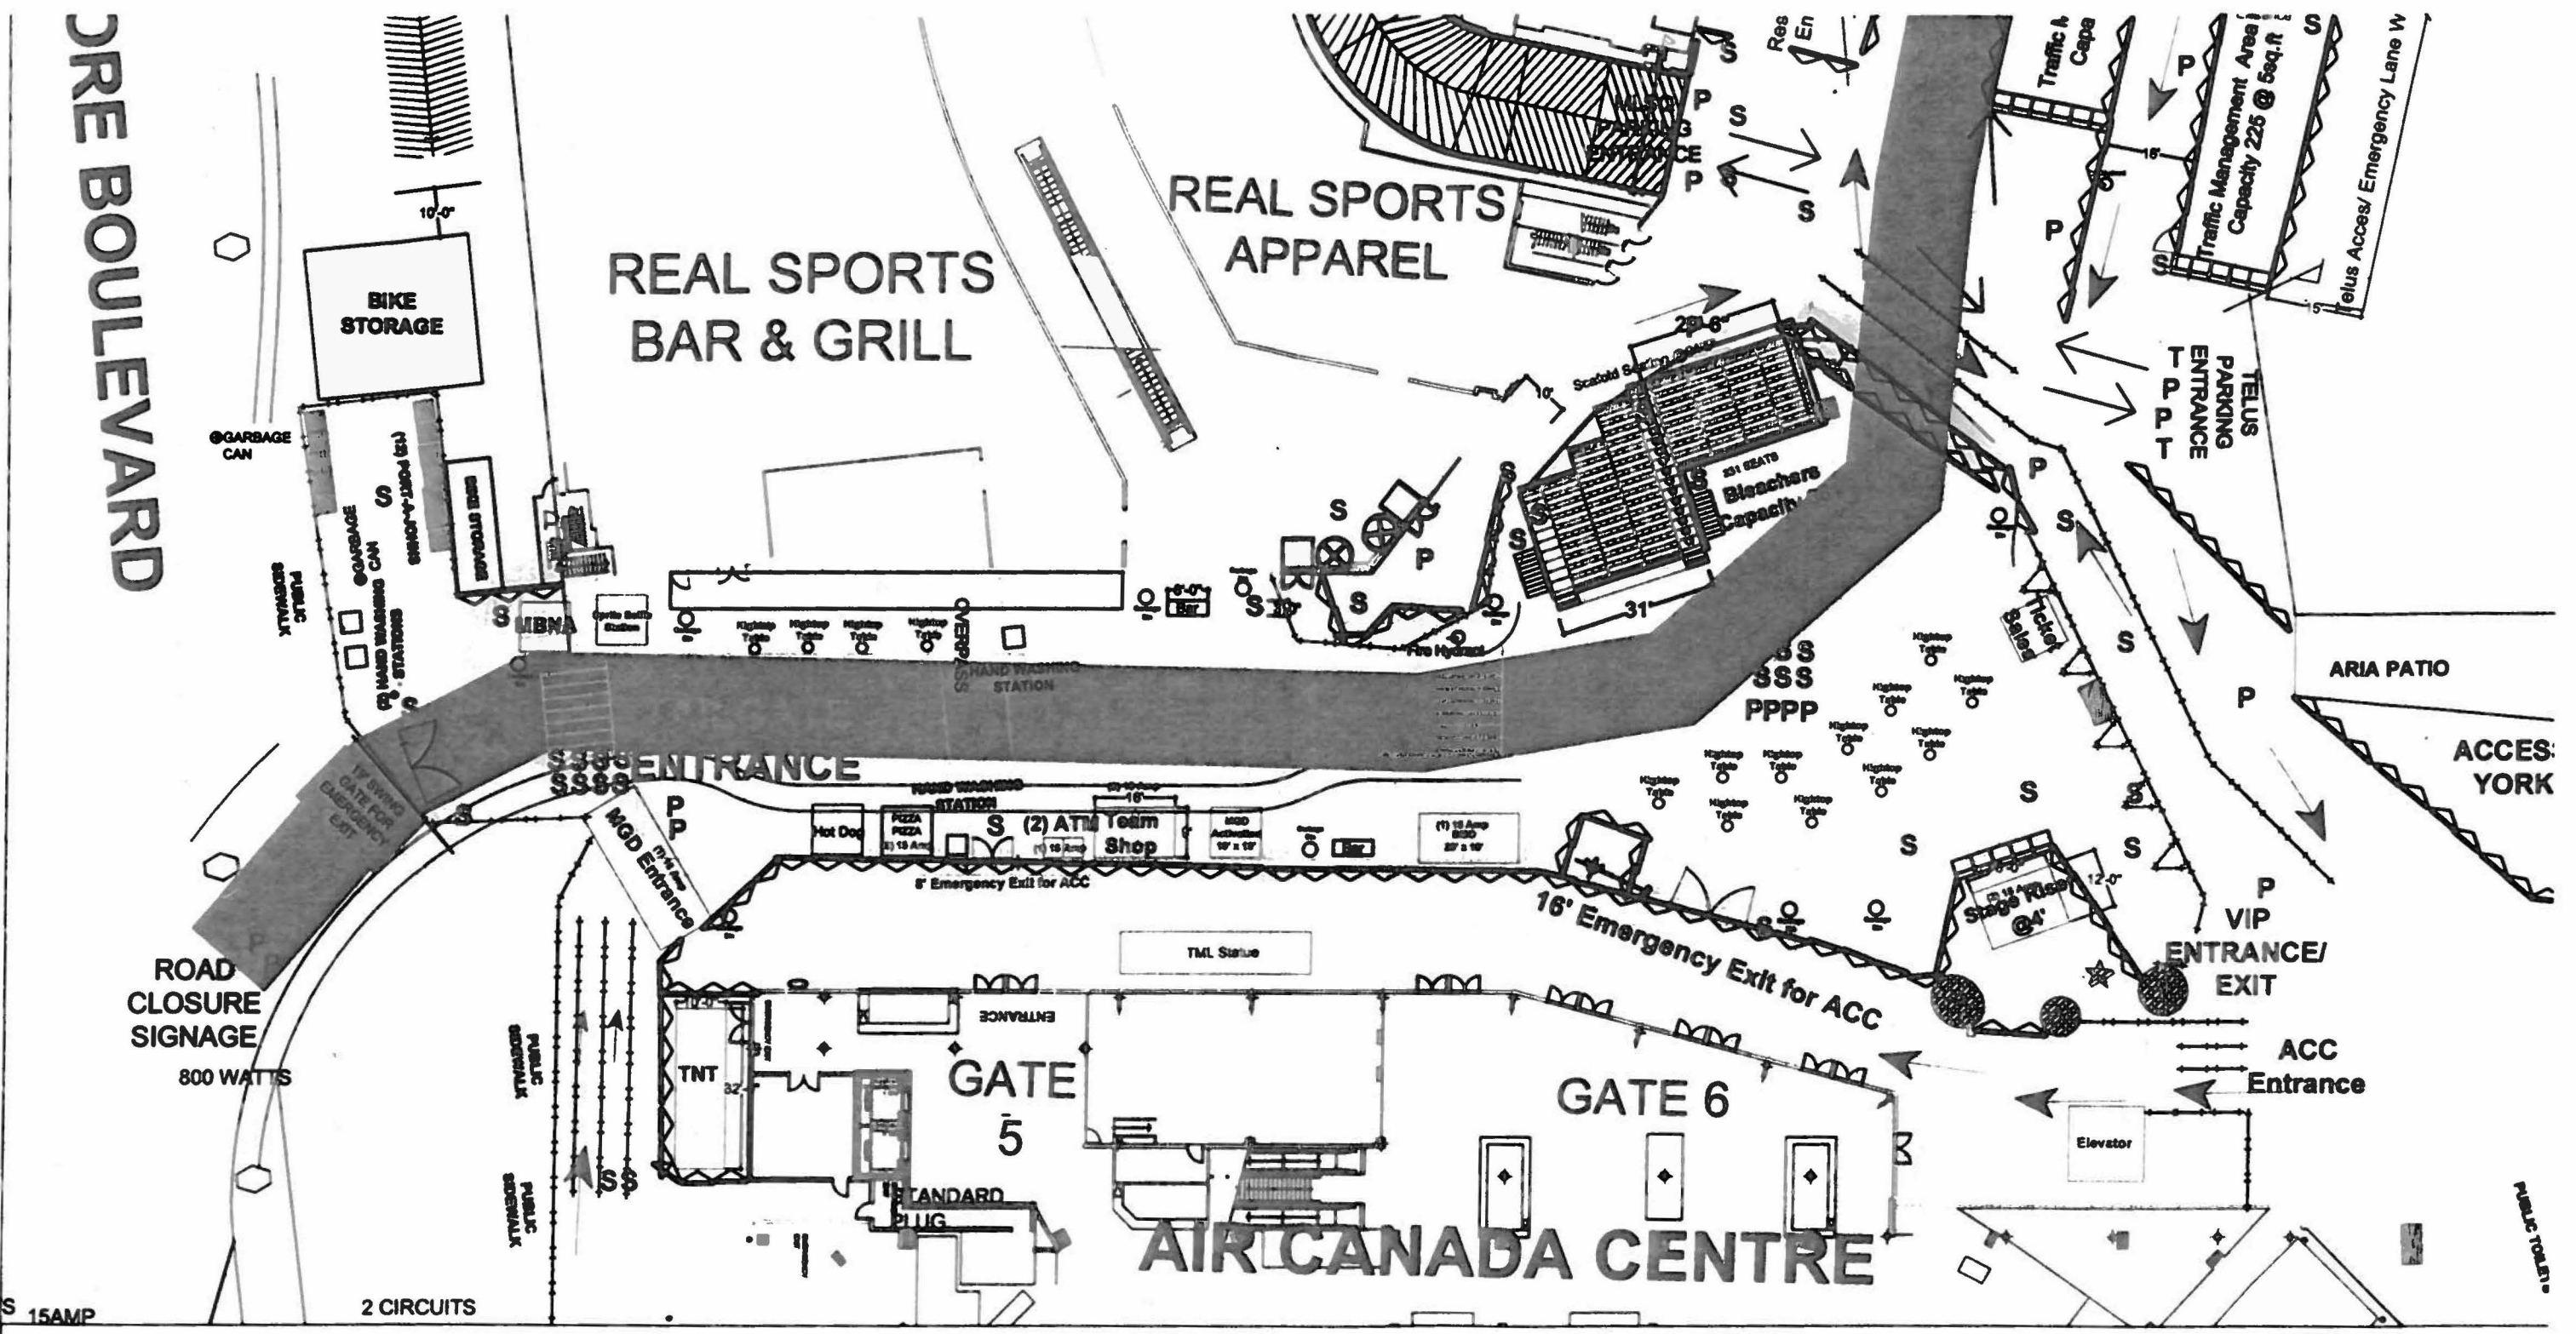

Raptors Home Game Playoff Tailgates 2015 | MAP BY: Mark James
Draw Date: February 23, 2015
Area= 24,366 sq.ft | GA Capacity= 1,950 at 12 sq.ft per person | 351 Tiered Seats