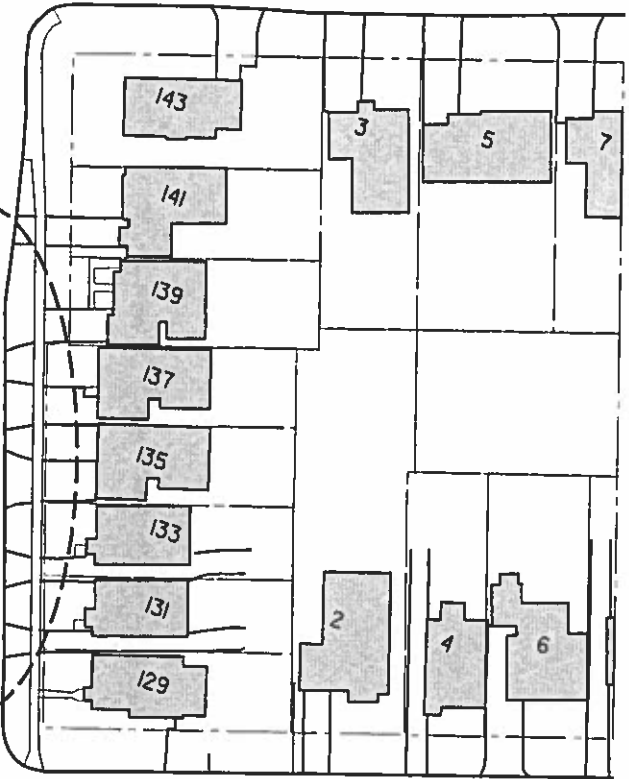

Transportation Services

Etobicoke York District

SCALE: N. T. S.
 DATE: APRIL 2015
 DRAFTING: P. B.

**PRINCE EDWARD DRIVE SOUTH
 IN THE AREA OF
 KENRIDGE AVENUE**

FILE NUMBER:
 EY15-65.DGN
 ATTACHMENT 1 OF 2
 WARD 5

KIRK BRADDEN RD W

KIRK BRADDEN RD E

PRINCE EDWARD DR S

KENRIDGE AVE

BERNICE AVE

FAIRMAR AVE

Transportation Services

Etobicoke York District

SCALE: N. T. S.
 DATE: APRIL 2015
 DRAFTING: P. B.

PRINCE EDWARD DRIVE SOUTH
 IN THE AREA OF
 KENRIDGE AVENUE

FILE NUMBER:
 EY15-66.DGN
 ATTACHMENT 2 OF 2
 WARD 5