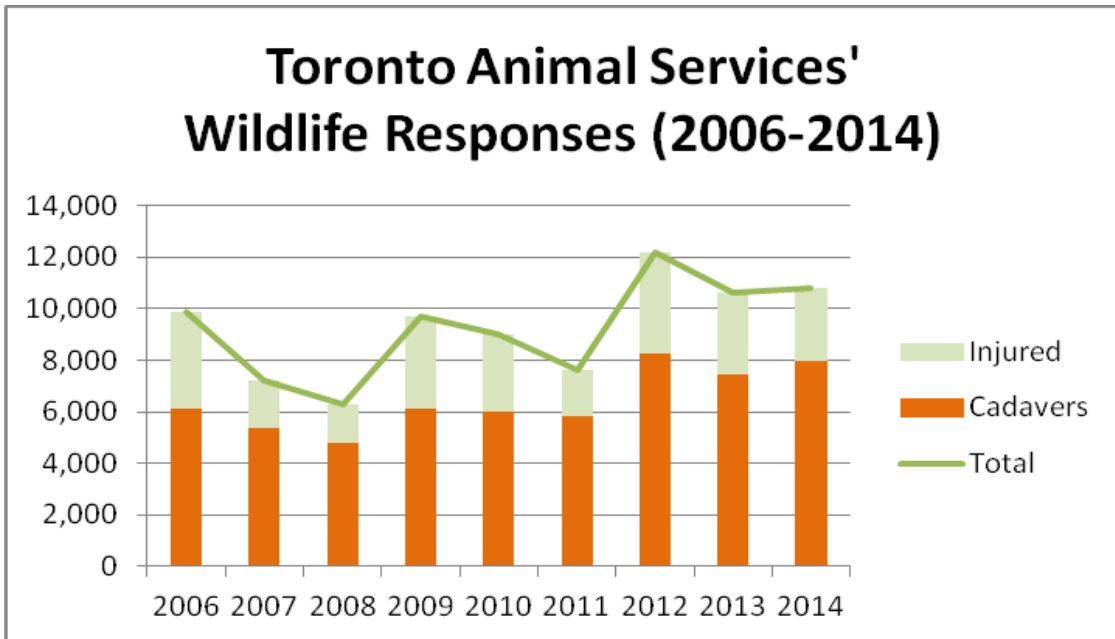

## Attachment 2: Toronto Animal Services' Wildlife Field Responses, 2006-2014

Toronto Animal Services (TAS) is responsible for responding to wildlife found sick, distressed and/or injured in the city of Toronto. These field responses are provided 24 hours per day, all year long. On average, Animal Care and Control Officers undertake an average of 11,000 wildlife field responses per year.