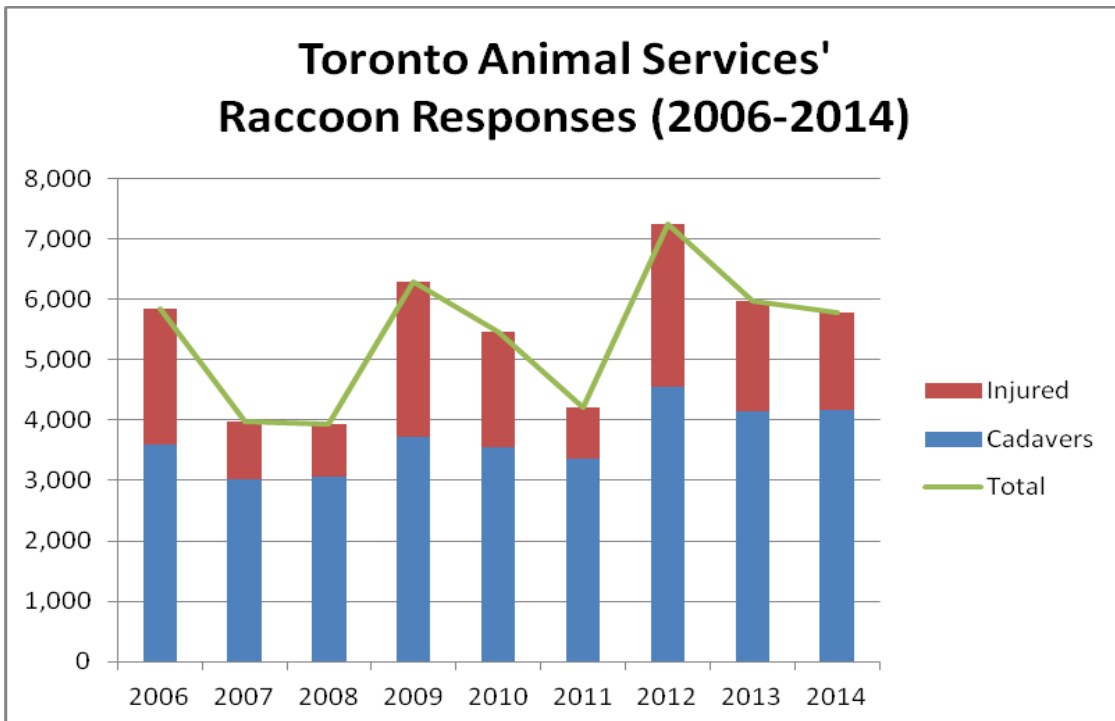

## Attachment 2: Toronto Animal Services' Wildlife Field Responses, 2006-2014

Toronto Animal Services (TAS) is responsible for responding to wildlife found sick, distressed and/or injured in the city of Toronto. These field responses are provided 24 hours per day, all year long. On average, Animal Care and Control Officers undertake an average of 11,000 wildlife field responses per year.