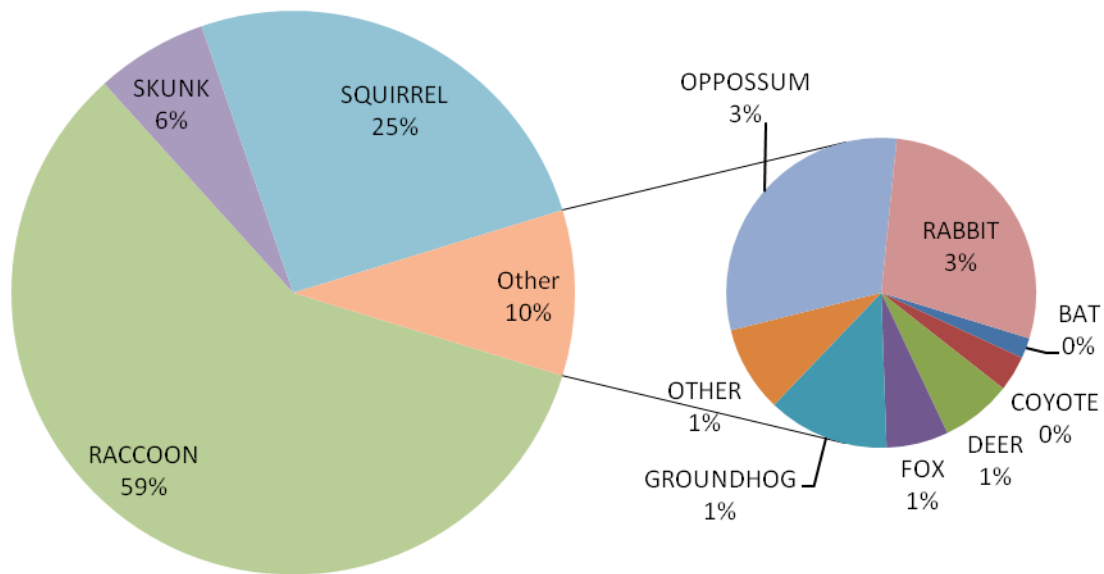

## Attachment 2: Toronto Animal Services' Wildlife Field Responses, 2006-2014

Toronto Animal Services (TAS) is responsible for responding to wildlife found sick, distressed and/or injured in the city of Toronto. These field responses are provided 24 hours per day, all year long. On average, Animal Care and Control Officers undertake an average of 11,000 wildlife field responses per year.

Note: The data used in the graphs does not include field responses for birds, only mammals.

## Total Wildlife Responses by Animal Type, (2006-2014)

Note: The data used in the graphs does not include field responses for birds, only mammals.