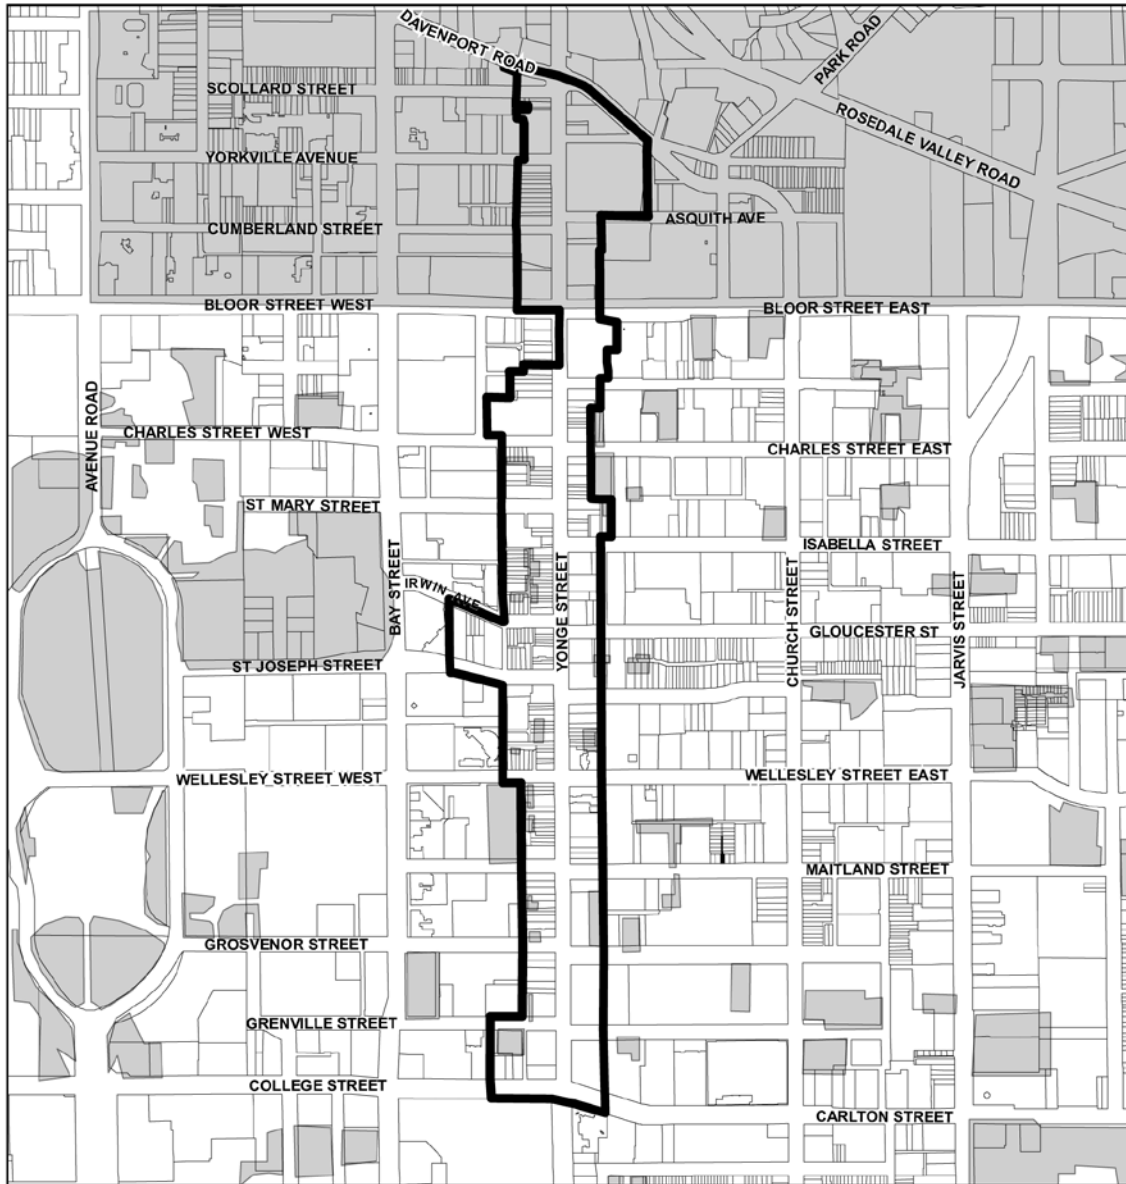

# Attachment 6: Historic Yonge Street HCD Study Area (2012) showing areas of archaeological potential

 **TORONTO** City Planning

**Study Area**

**Historic Yonge Street  
Heritage Conservation District**

-  Study Boundary
-  Archaeological Potential (March 2011)