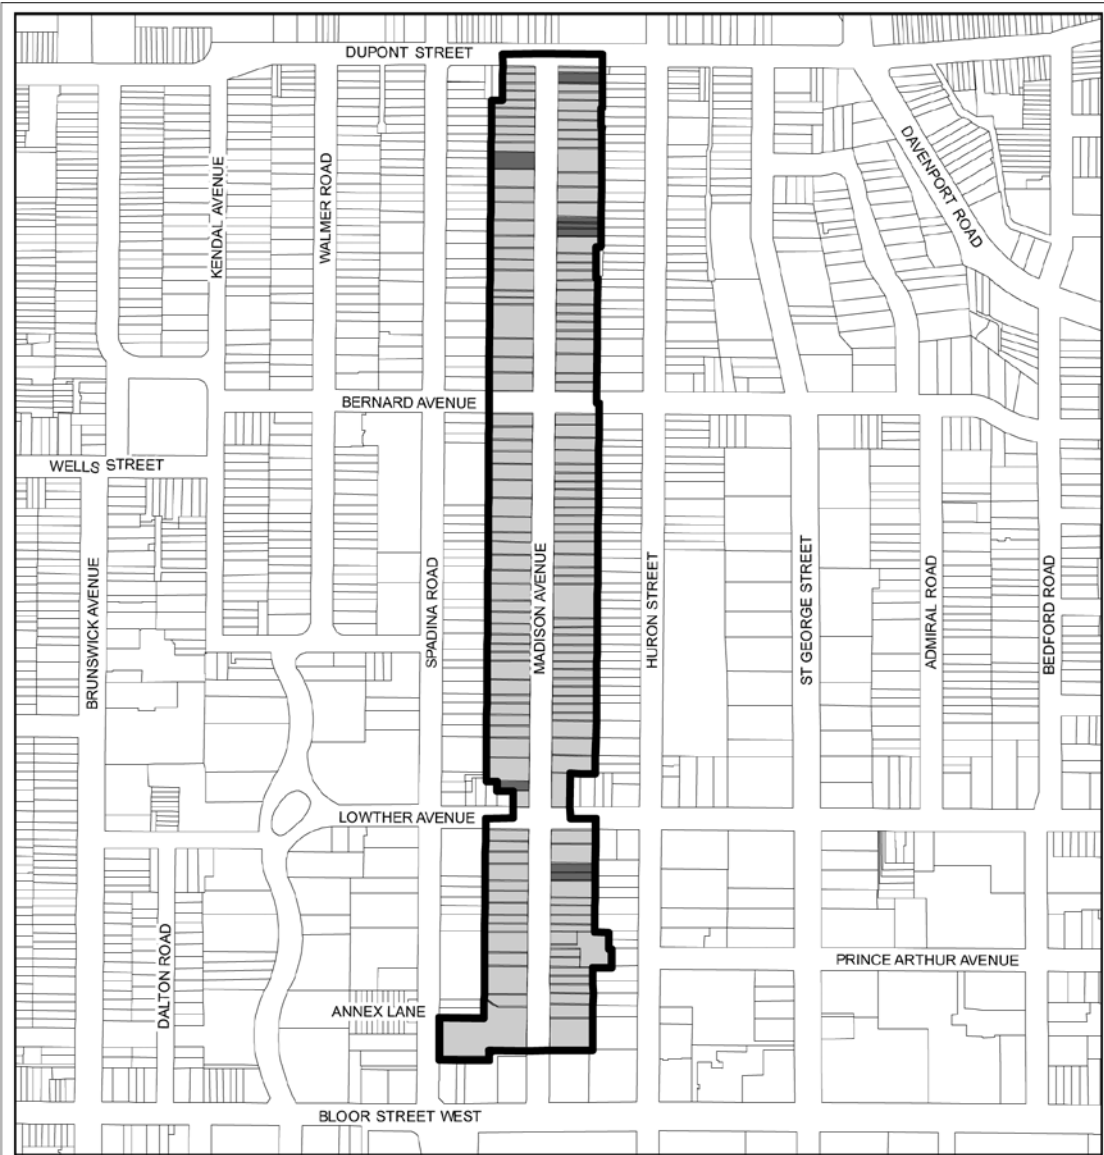

West Annex Phase 1 (Madison Avenue) Heritage Conservation District – Boundary

 **TORONTO** City Planning

Properties

**Madison Avenue
Heritage Conservation District**

-  Contributing Properties
-  Non-Contributing Properties
-  District Boundary