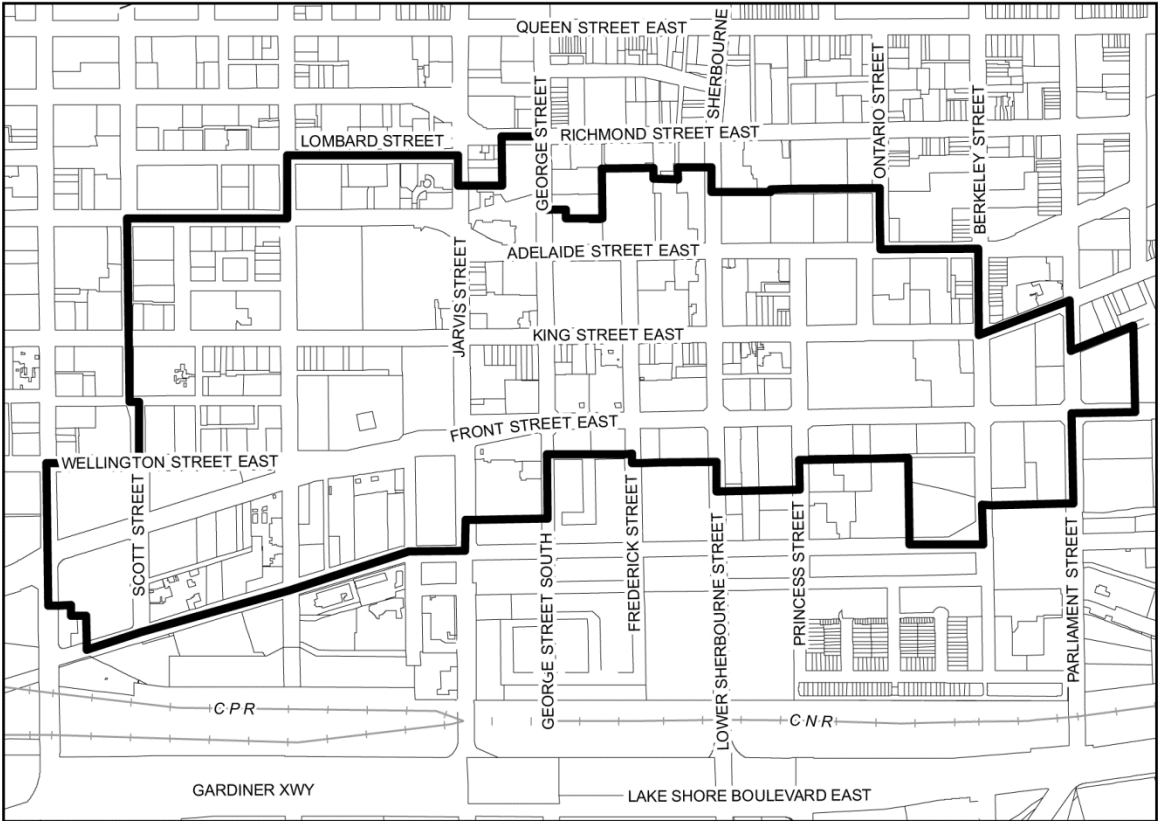

St. Lawrence Neighbourhood Heritage Conservation District – Boundary

 **TORONTO**  
Proposed Boundary

St. Lawrence  
Heritage Conservation District

Not to Scale  
10/5/2015