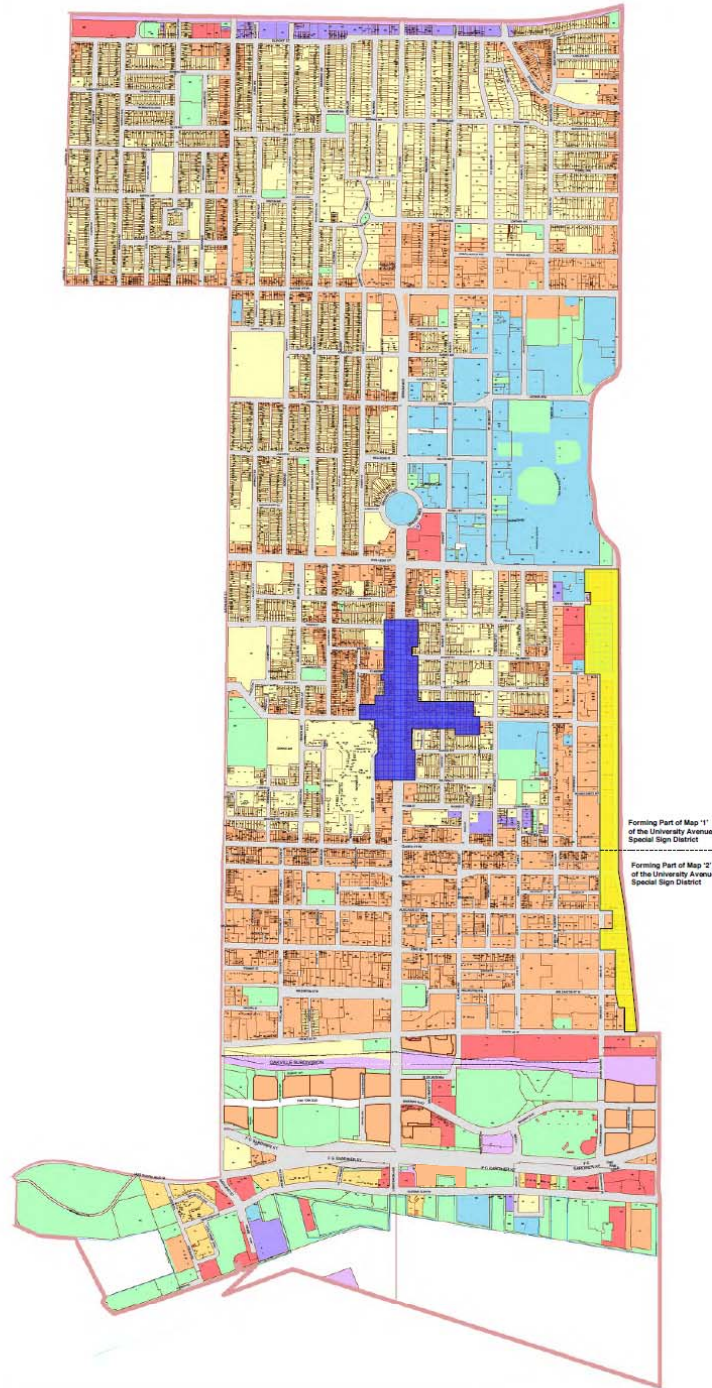

APPENDIX 3 – UPDATE TO SCHEDULE ‘A’ MAPS– WARD 20 – TRINITY SPADINA

City of Toronto Municipal Code Chapter 694 - Signs - Schedule 'A'

Ward 20:
Trinity-Spadina

Key Map

Legend:

	Residential District		Utility District
	Residential Apartment District		Gardiner Gateway Special Sign District
	Commercial District		Chinatown Special Sign District
	Commercial Residential District		Downtown Yonge Special Sign District
	Employment District		Dundas Square Special Sign District
	Employment Industrial Office District		University Avenue Special Sign District
	Institutional District		City Hall and Nathan Phillips Square Special Sign District
	Open Space District		