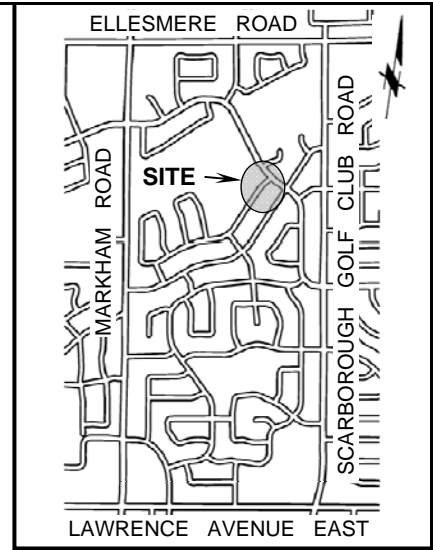

LEGEND

PROPOSED NO STOPPING
(8 am - 9 am, 3 pm - 4 pm, Mon - Fri)

KEY MAP

LOCATION MAP

TRANSPORTATION SERVICES

TRAFFIC OPERATIONS
Scarborough District

SCALE:	N.T.S.
DATE:	JAN, 2014
DRAFTING:	O.K.

**NO STOPPING ZONE
MOUNTLAND DRIVE**

FILE NUMBER: D14-6428696	
ATTACHMENT 2	WARD 38