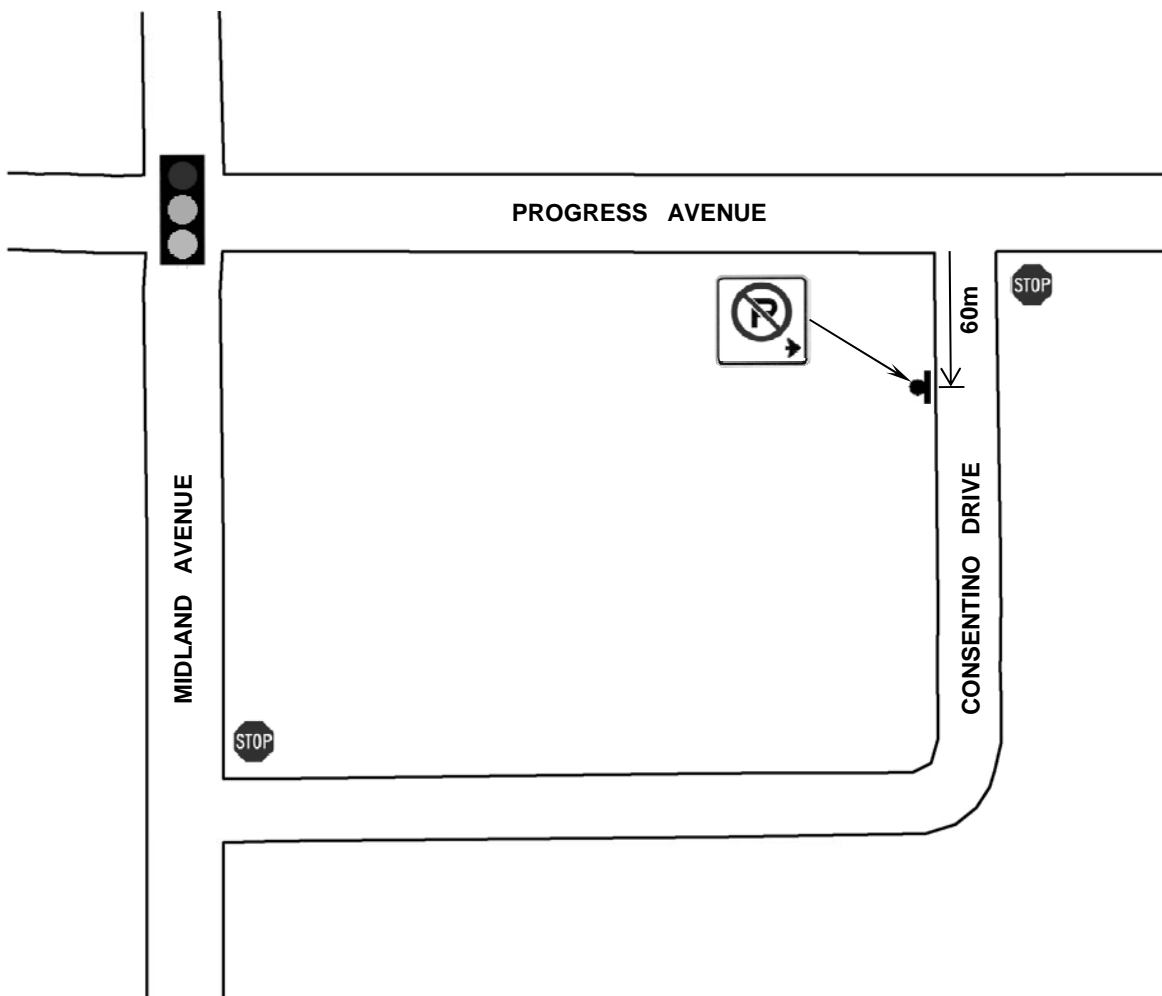

**LEGEND**

EXISTING STOP SIGN

EXISTING TRAFFIC CONTROL SIGNAL

NO PARKING

**KEY MAP**

**LOCATION MAP**

TRANSPORTATION SERVICES

TRAFFIC OPERATIONS  
Scarborough District

SCALE:	N.T.S.
DATE:	MAY, 2015
DRAFTING:	O.K.

**PARKING PROHIBITION  
CONSENTINO DRIVE**

FILE NUMBER: D14-6321606	
ATTACHMENT 2	WARD 37