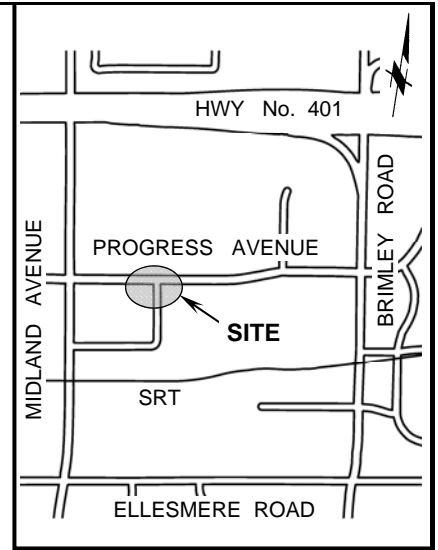

**LEGEND**

EXISTING STOP SIGN

EXISTING TRAFFIC CONTROL SIGNAL

NO PARKING

**KEY MAP**

**LOCATION MAP**

TRANSPORTATION SERVICES

TRAFFIC OPERATIONS  
Scarborough District

SCALE:	N.T.S.
DATE:	MAY, 2015
DRAFTING:	O.K.

**PARKING PROHIBITION  
CONSENTINO DRIVE**

FILE NUMBER: D14-6321606	
ATTACHMENT 2	WARD 37