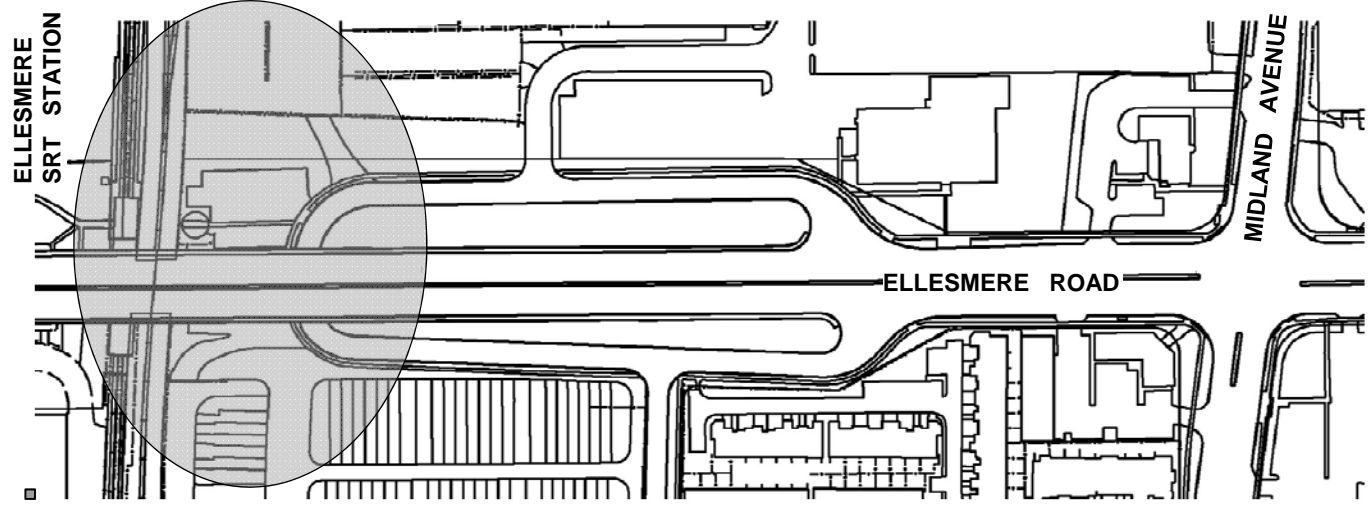

KEY MAP

SEE ABOVE SITE MAP

LEGEND

LOCATION MAP

TORONTO TRANSPORTATION SERVICES		TRAFFIC OPERATIONS Scarborough District	
SCALE:	N.T.S.	TAXICAB STAND REVIEW ELLESMERE ROAD EAST SERVICE ROAD	
DATE:	MAY, 2015		
DRAFTING:	O.K.	FILE NUMBER: D14-6473476	WARD 37, 40
		ATTACHMENT 2	