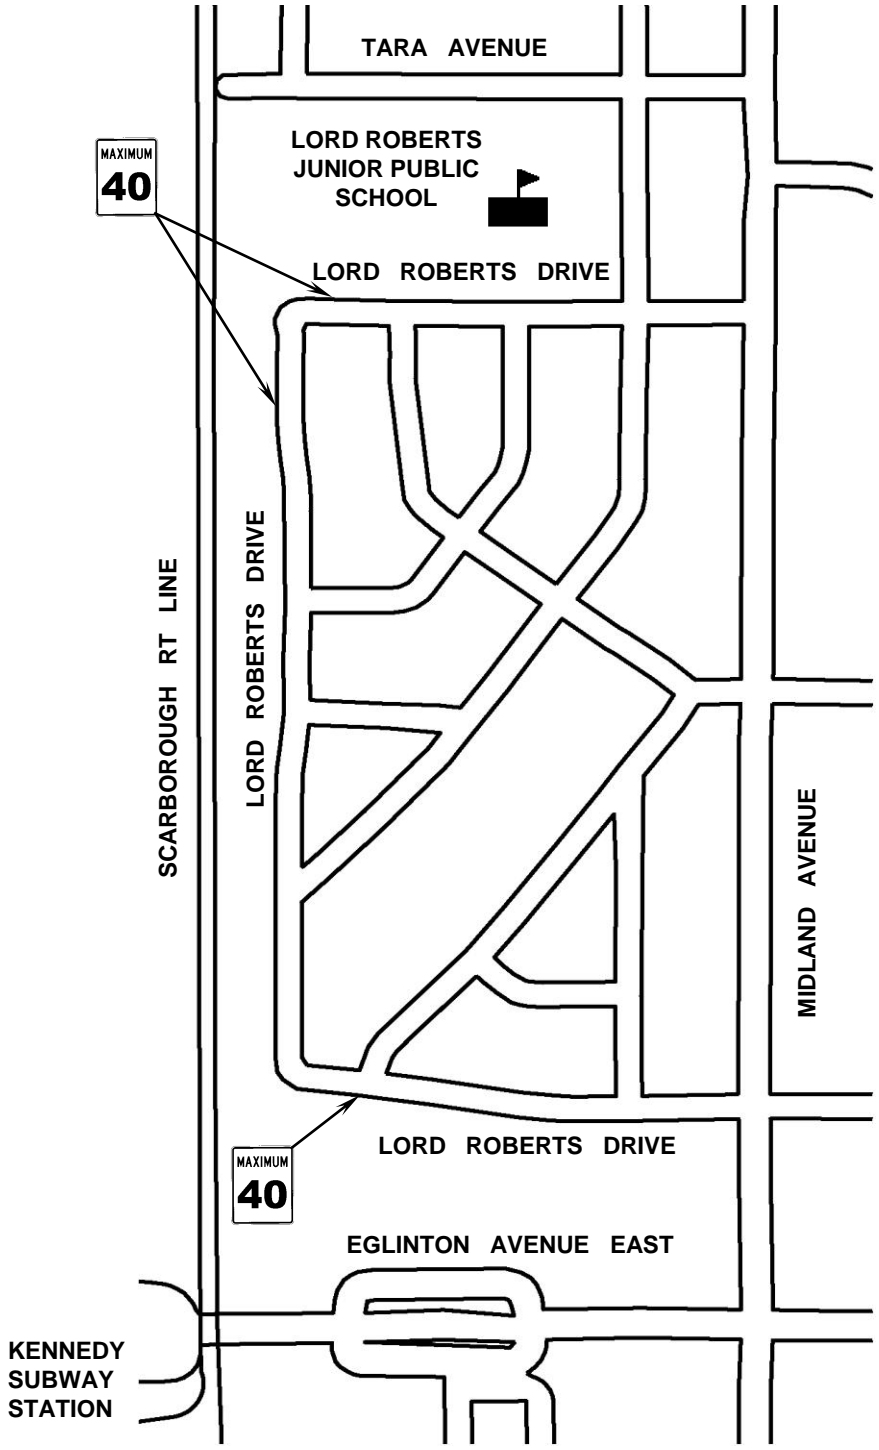

**KEY MAP**

**LEGEND**

40 km/h SPEED LIMIT

**LOCATION MAP**

TRANSPORTATION SERVICES

TRAFFIC OPERATIONS  
Scarborough District

SCALE:	N.T.S.
DATE:	SEPT., 2015
DRAFTING:	O.K.

**SPEED LIMIT  
LORD ROBERTS DRIVE**