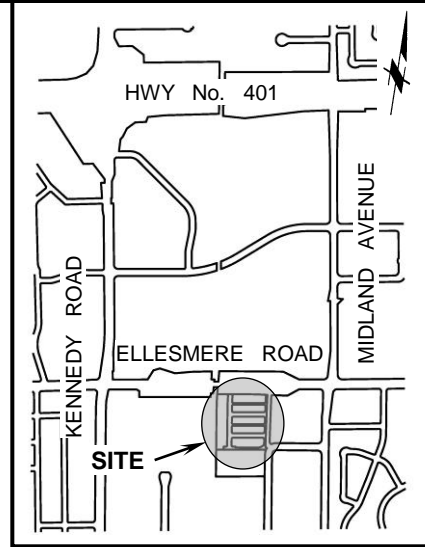

LEGEND

NO STANDING AT ALL TIMES
(FROM DECEMBER 1 TO APRIL 15)

NO STANDING FROM 2:00am to 6:00am
(FROM DECEMBER 1 TO APRIL 15)

KEY MAP

**ELLESMERE
SRT STATION**

LOCATION MAP

TRANSPORTATION SERVICES

TRAFFIC OPERATIONS
Scarborough District