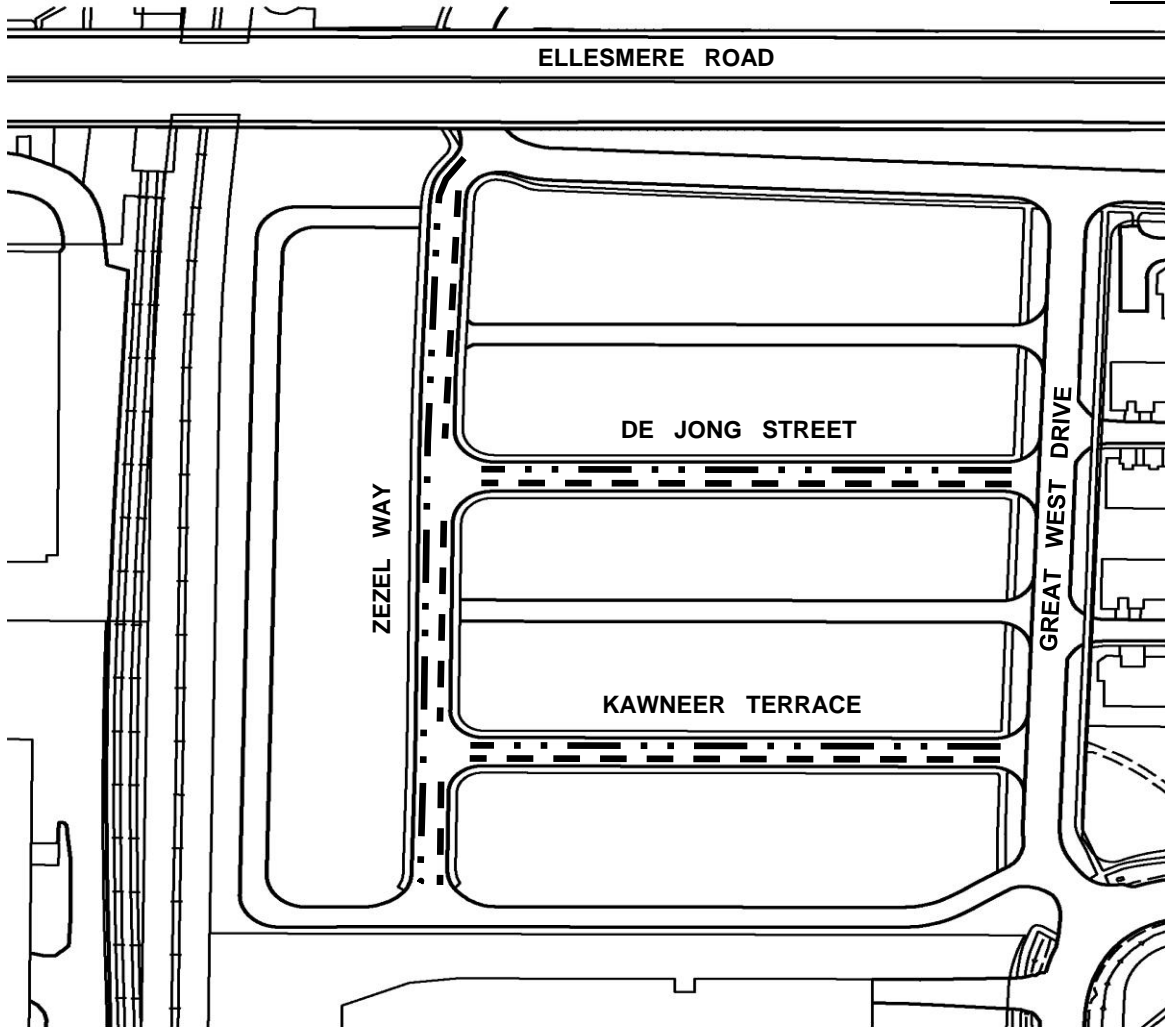

LEGEND

NO STANDING AT ALL TIMES
(FROM DECEMBER 1 TO APRIL 15)

NO STANDING FROM 2:00am to 6:00am
(FROM DECEMBER 1 TO APRIL 15)

KEY MAP

**ELLESMERE
SRT STATION**

LOCATION MAP

TRANSPORTATION SERVICES

TRAFFIC OPERATIONS
Scarborough District

SCALE:	N.T.S.
DATE:	OCT, 2015
DRAFTING:	O.K.

**WINTER STANDING PROHIBITIONS
KAWNEER TERRACE AREA**

FILE NUMBER: D15-7141930	
ATTACHMENT 1	WARD 37