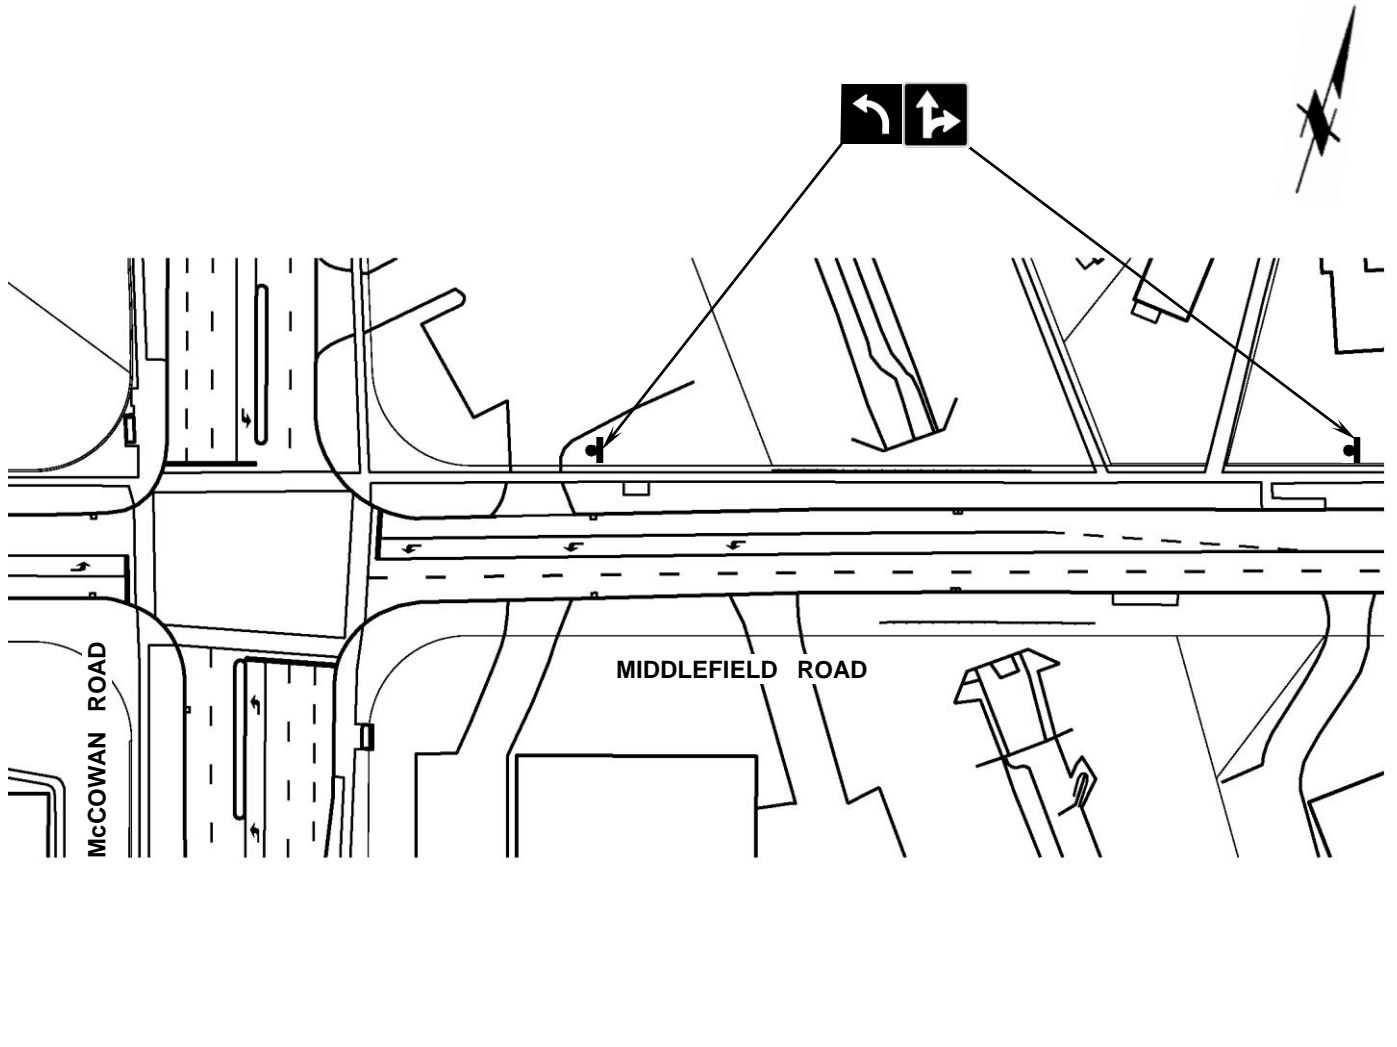

LEGEND

EXISTING LEFT TURN ONLY REGULATORY SIGN
(Rb-41 ON BLACK AND WHITE)

EXISTING STRAIGHT THROUGH OR RIGHT TURN ONLY REGULATORY SIGN
(Rb-44 ON BLACK AND WHITE)

KEY MAP

LOCATION MAP

TRANSPORTATION SERVICES

TRAFFIC OPERATIONS
Scarborough District

SCALE:	N.T.S.
DATE:	SEPT., 2015
DRAFTING:	O.K.

**LANE DESIGNATIONS
MIDDLEFIELD ROAD AT McCOWAN ROAD**

FILE NUMBER: D15-7047916	
ATTACHMENT 1	WARD 41