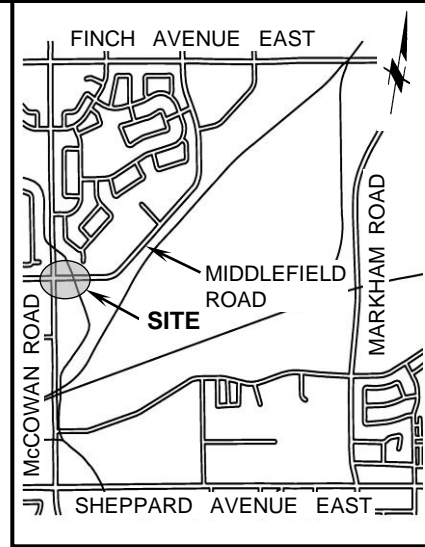

LEGEND

EXISTING LEFT TURN ONLY REGULATORY SIGN
(Rb-41 ON BLACK AND WHITE)

EXISTING STRAIGHT THROUGH OR RIGHT TURN ONLY REGULATORY SIGN
(Rb-44 ON BLACK AND WHITE)

KEY MAP

LOCATION MAP

TRANSPORTATION SERVICES

TRAFFIC OPERATIONS
Scarborough District

SCALE:	N.T.S.
DATE:	SEPT., 2015
DRAFTING:	O.K.

**LANE DESIGNATIONS
MIDDLEFIELD ROAD AT McCOWAN ROAD**

FILE NUMBER: D15-7047916	
ATTACHMENT 1	WARD 41