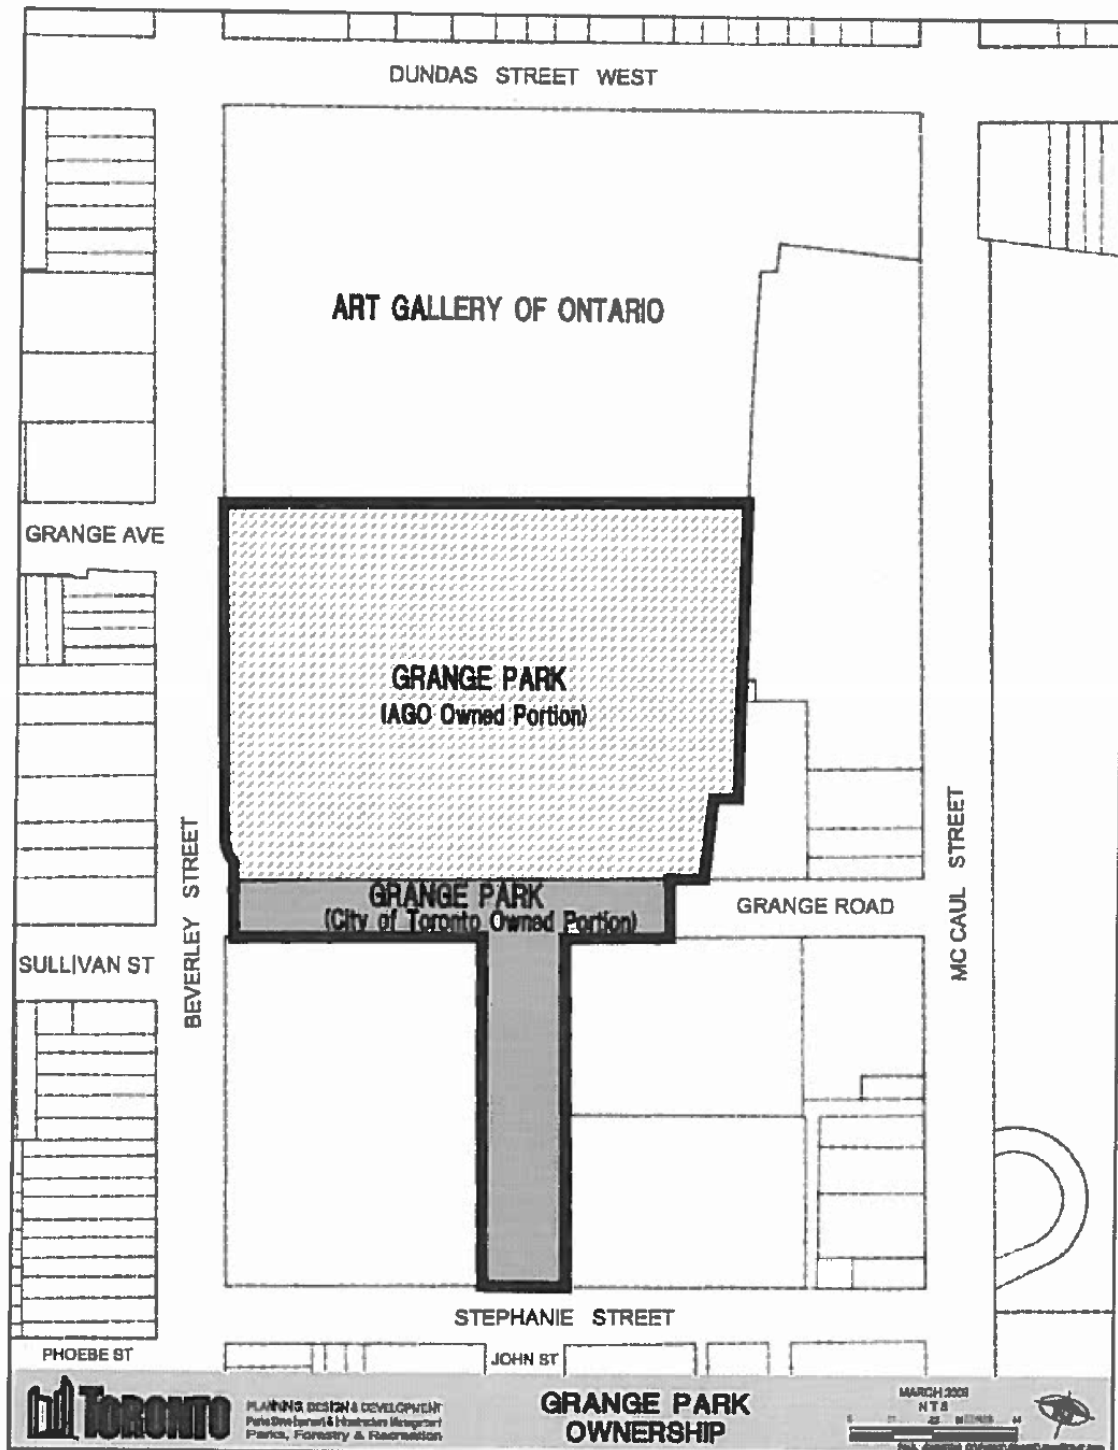

The arrow marks the location of the heritage property at Grange Park.
This location map is for information purposes only;
the exact boundaries of the properties are not shown

Alterations to a Designated Heritage Property, 317 Dundas St. West (The Grange)

DESIGNATION BY-LAW SCHEDULE "C":
317 DUNDAS STREET WEST

ATTACHMENT NO. 2

Alterations to a Designated Heritage Property, 317 Dundas St. West (The Grange)

Alterations to a Designated Heritage Property, 317 Dundas St. West (The Grange)