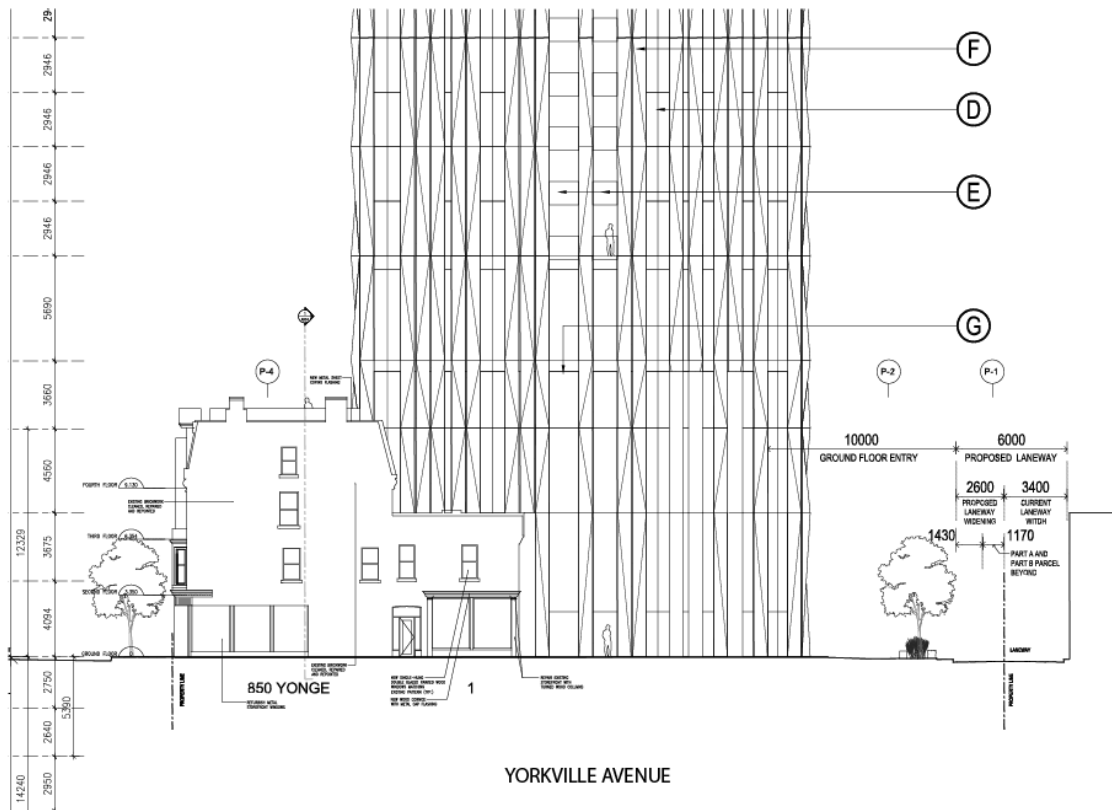

Yonge Street Podium Elevation (East Elevation)

Yorkville Avenue Podium Elevation (North Elevation)

Yorkville Avenue Full Elevation (East Elevation)

Yorkville Avenue Full Elevation (North Elevation)

Proposal East West Sections

Detail East West Proposal Section

Parking Level P1