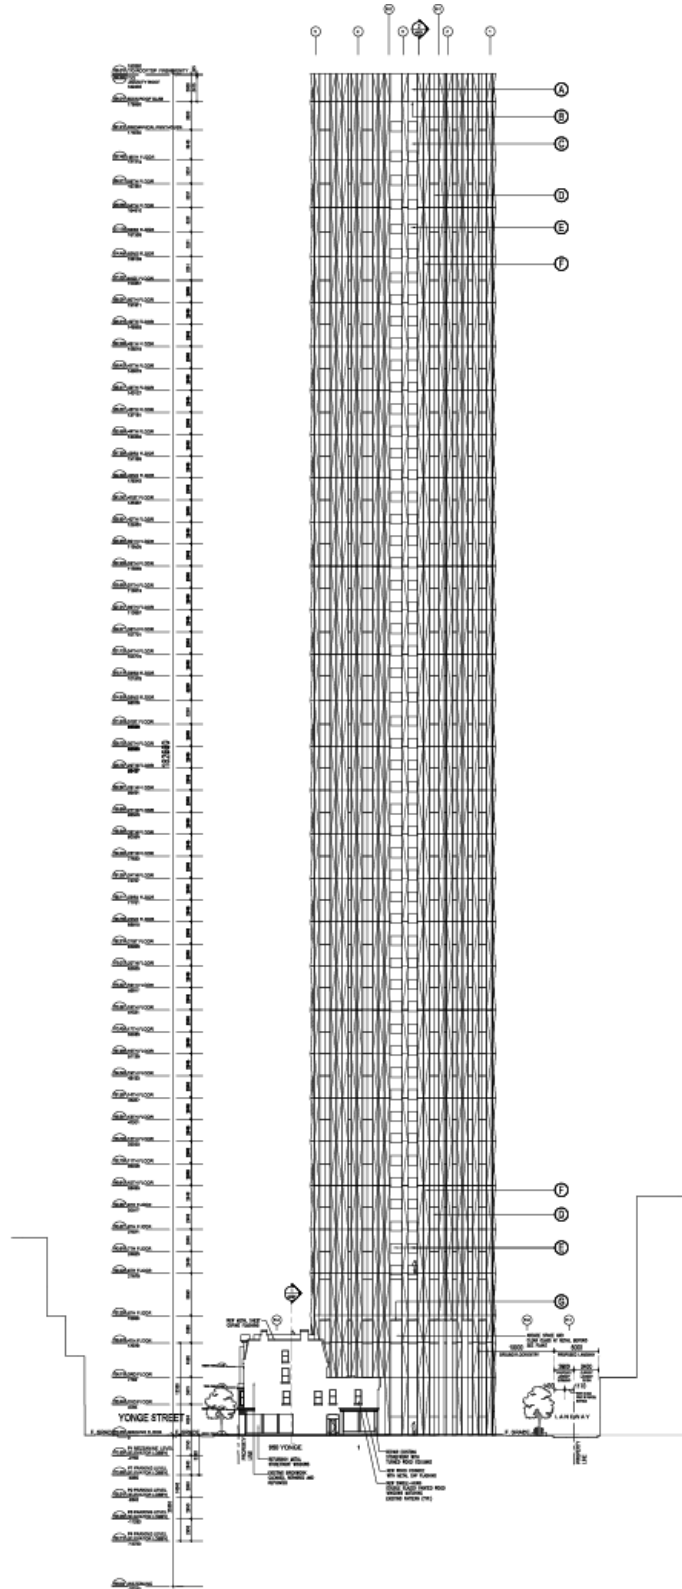

Yonge Street Podium Elevation (East Elevation)

Yorkville Avenue Podium Elevation (North Elevation)

Yorkville Avenue Full Elevation (East Elevation)

Yorkville Avenue Full Elevation (North Elevation)

Proposal East West Sections

Detail East West Proposal Section

Parking Level P1