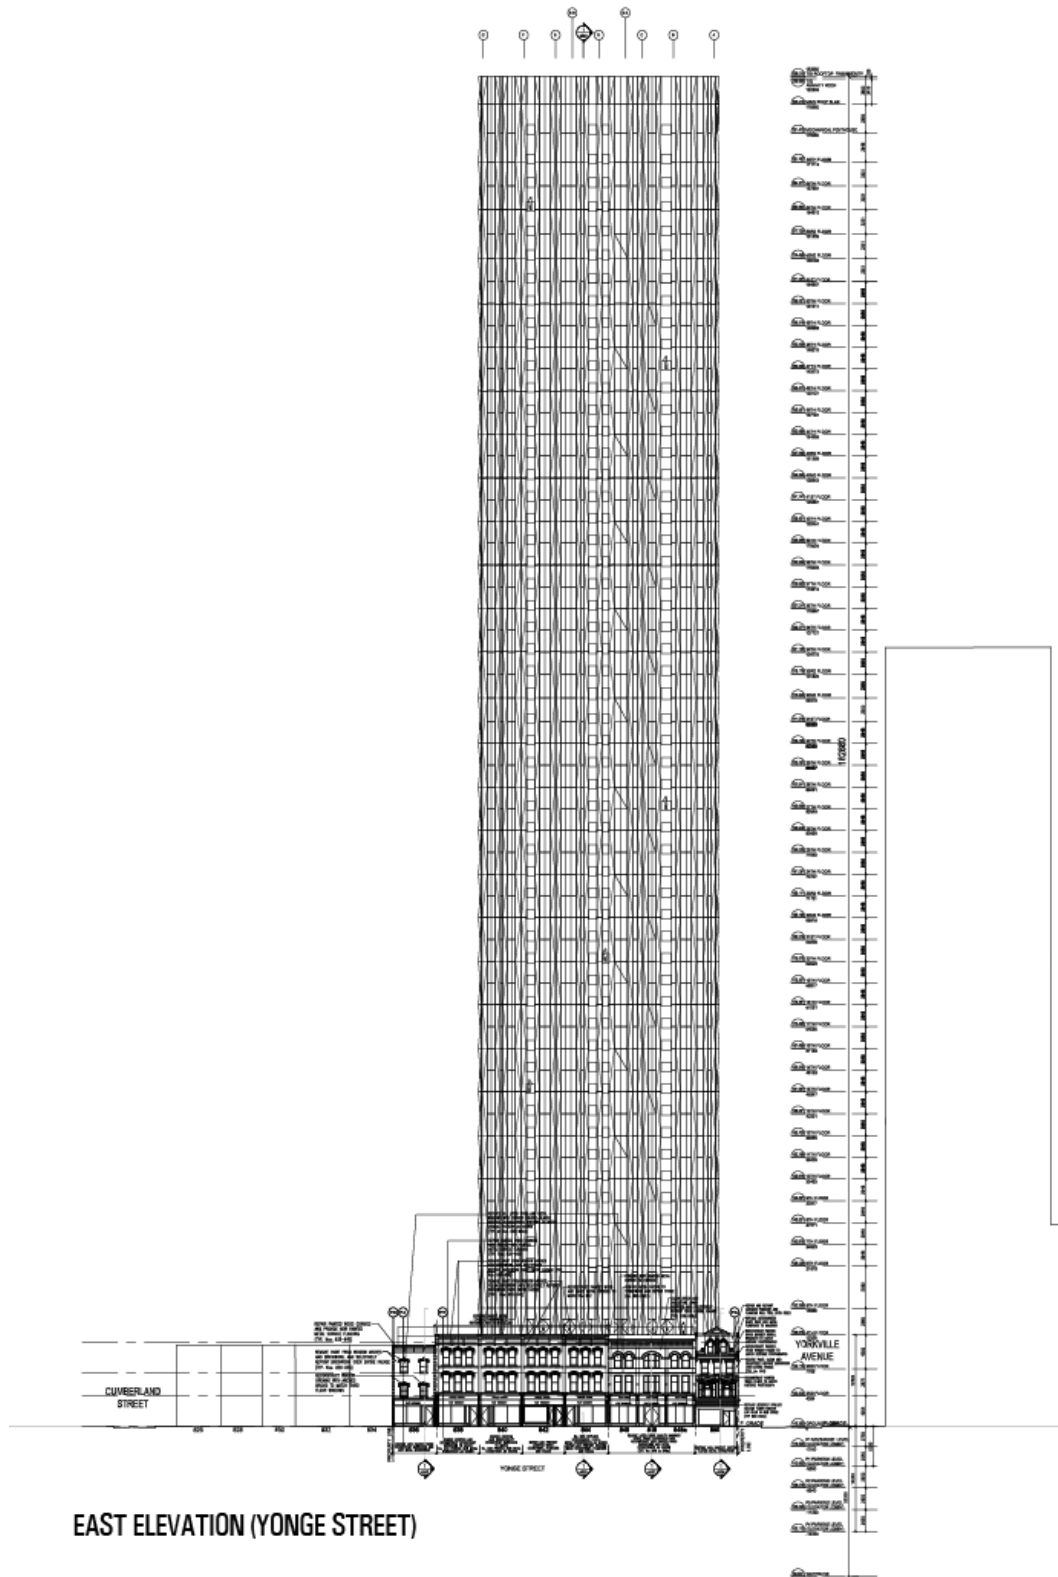

Yonge Street Podium Elevation (East Elevation)

Yorkville Avenue Podium Elevation (North Elevation)

Yorkville Avenue Full Elevation (East Elevation)

Yorkville Avenue Full Elevation (North Elevation)

Proposal East West Sections

Detail East West Proposal Section

Parking Level P1