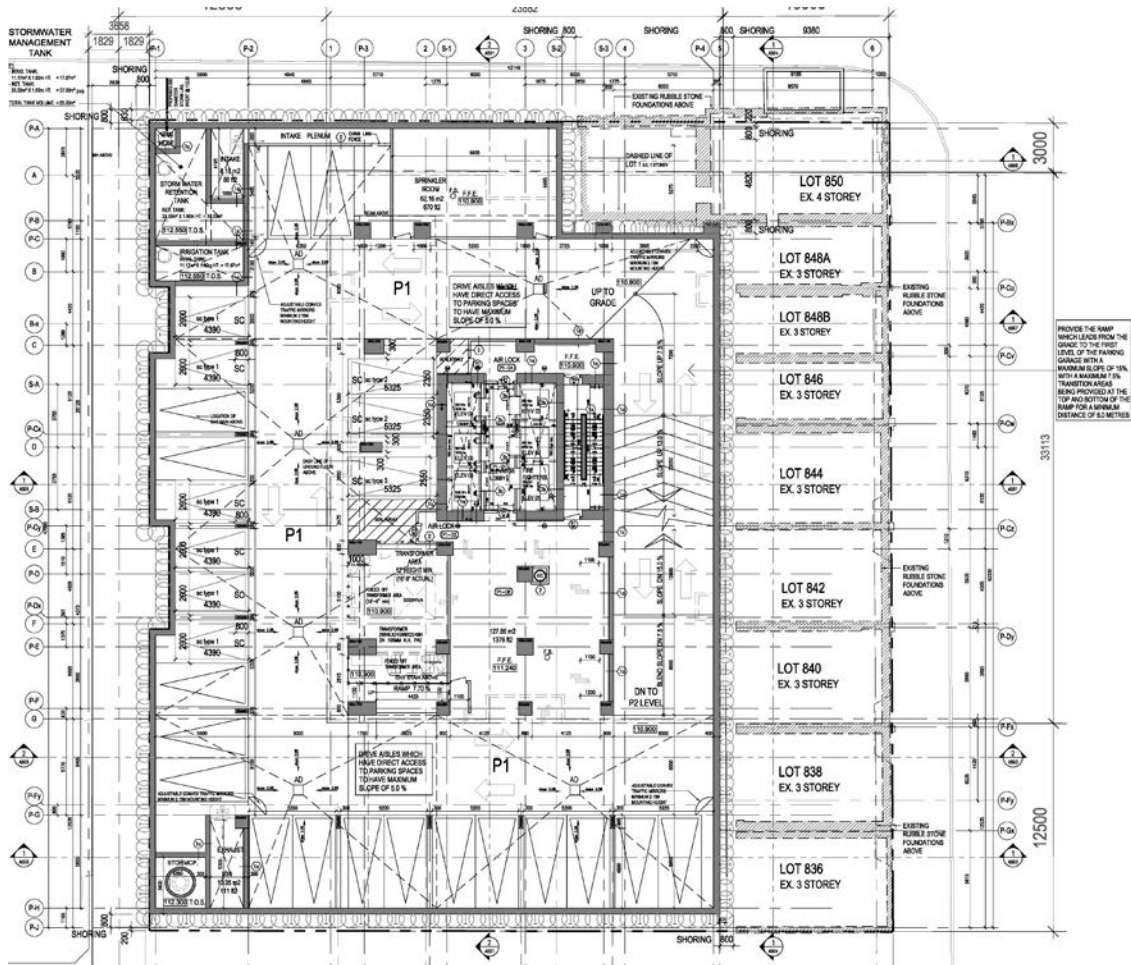

Yonge Street Podium Elevation (East Elevation)

Yorkville Avenue Podium Elevation (North Elevation)

Yorkville Avenue Full Elevation (East Elevation)

Yorkville Avenue Full Elevation (North Elevation)

Proposal East West Sections

Detail East West Proposal Section

Parking Level P1