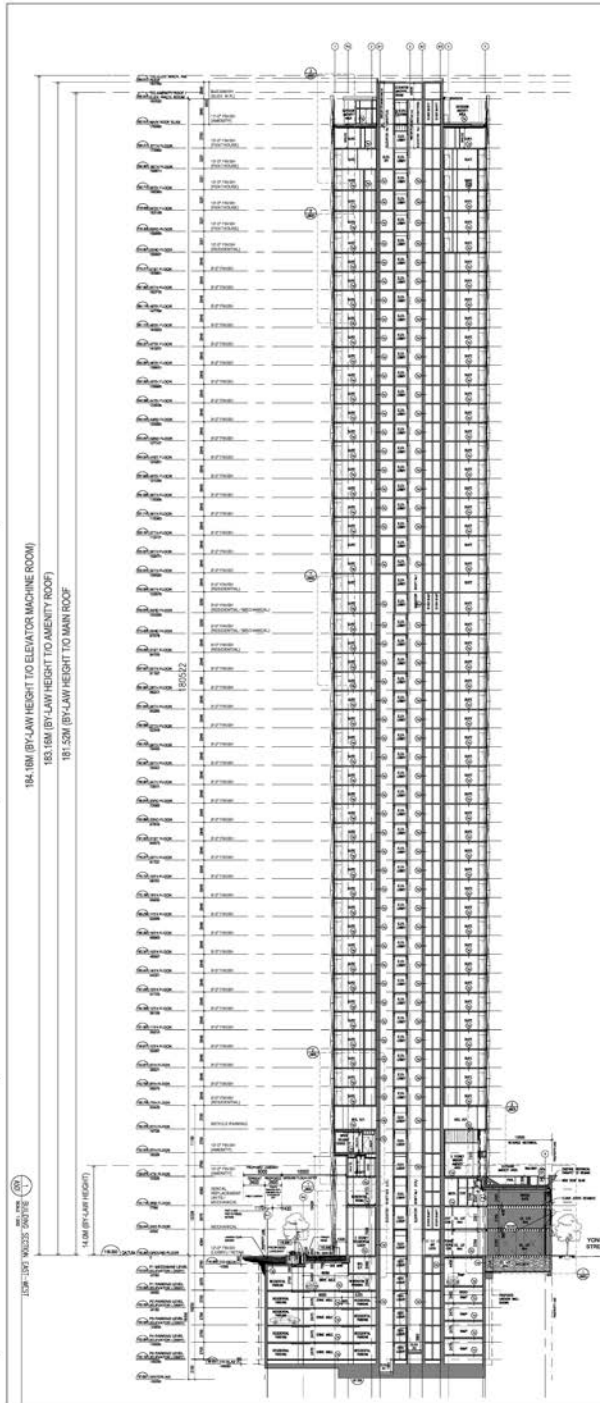

Yonge Street Podium Elevation (East Elevation)

Yorkville Avenue Podium Elevation (North Elevation)

Yorkville Avenue Full Elevation (East Elevation)

Yorkville Avenue Full Elevation (North Elevation)

Proposal East West Sections

Detail East West Proposal Section

Parking Level P1