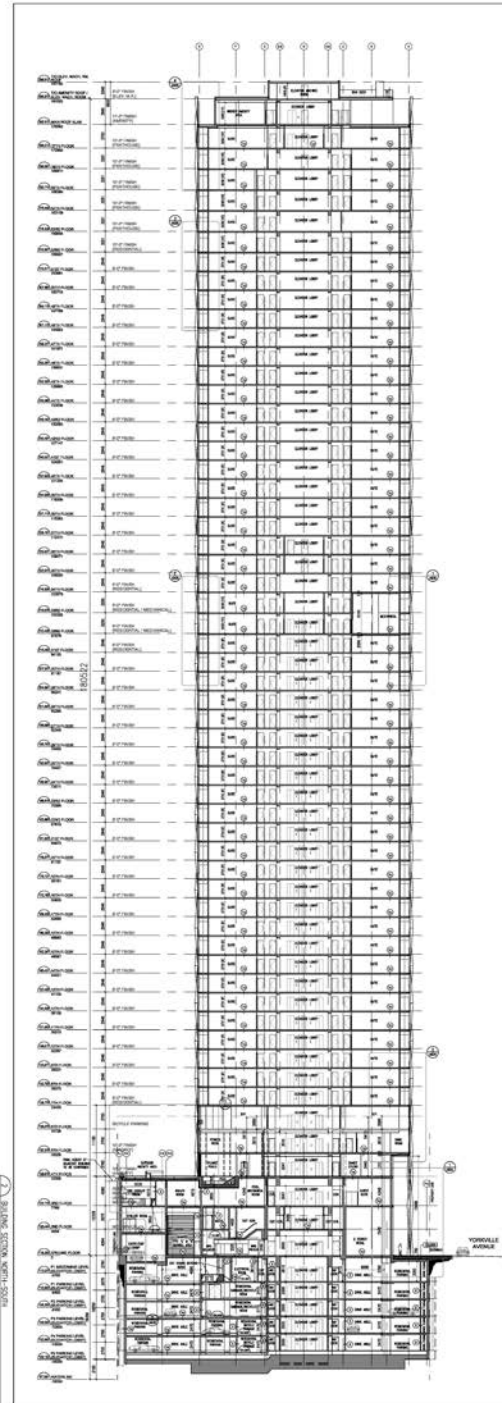

Yonge Street Podium Elevation (East Elevation)

Yorkville Avenue Podium Elevation (North Elevation)

Yorkville Avenue Full Elevation (East Elevation)

Yorkville Avenue Full Elevation (North Elevation)

Proposal East West Sections

Detail East West Proposal Section

Parking Level P1