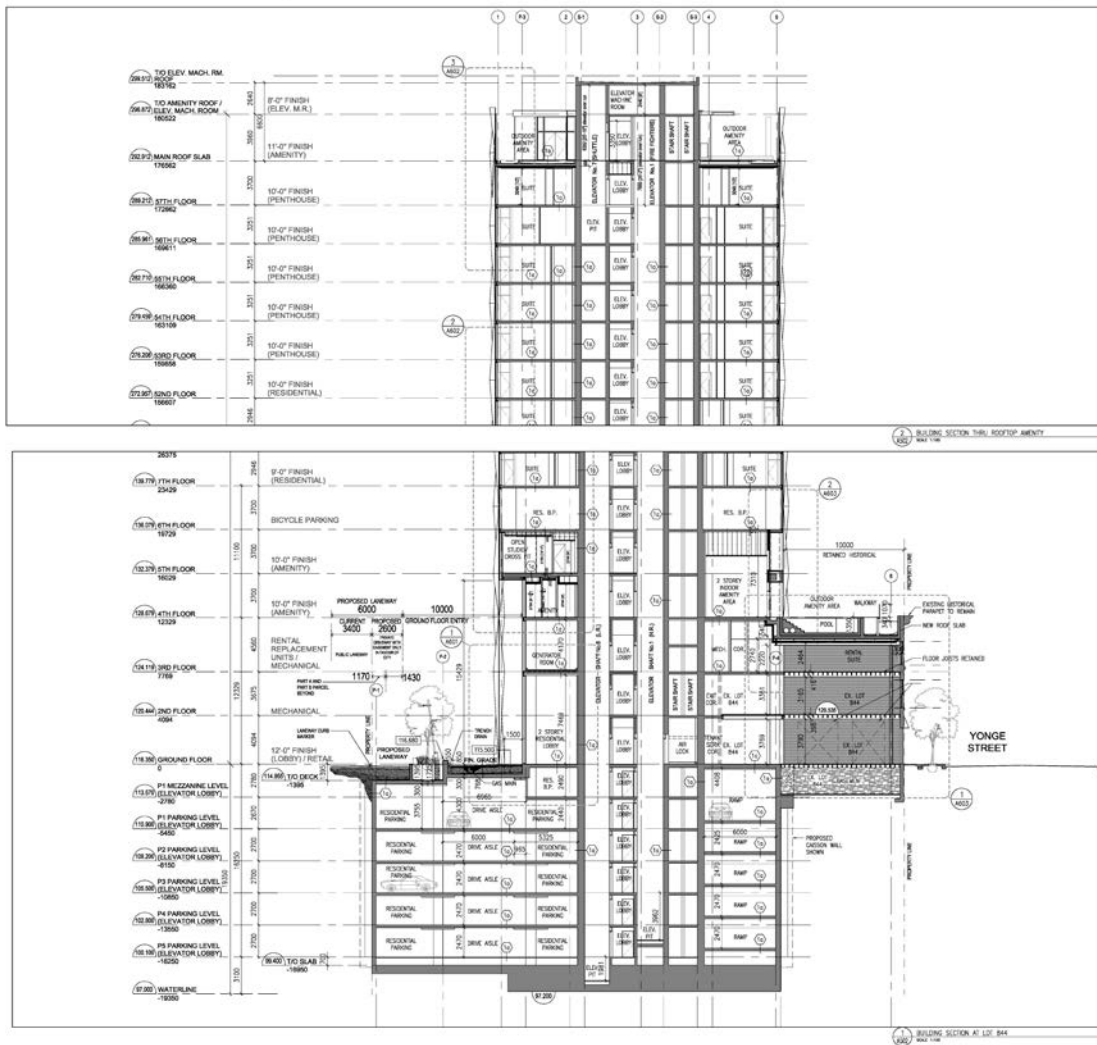

Yonge Street Podium Elevation (East Elevation)

Yorkville Avenue Podium Elevation (North Elevation)

Yorkville Avenue Full Elevation (East Elevation)

Yorkville Avenue Full Elevation (North Elevation)

Proposal East West Sections

Detail East West Proposal Section

Parking Level P1