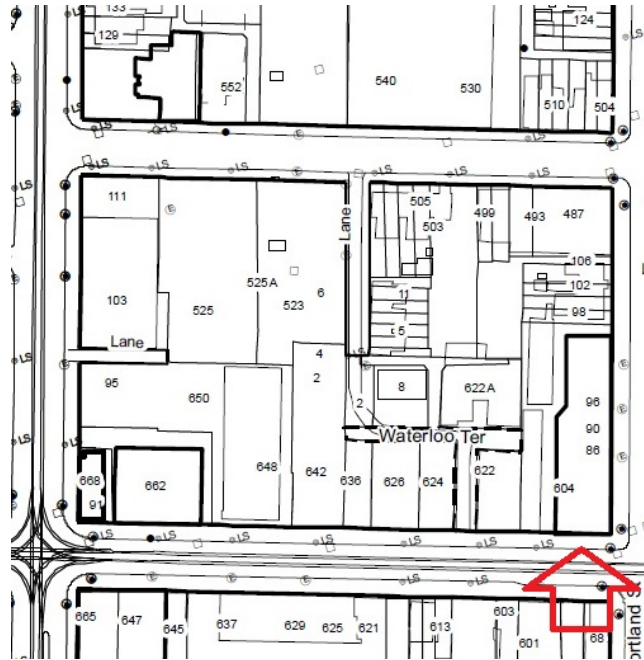

LOCATION MAP AND PHOTOGRAPH:
602 KING STREET WEST

ATTACHMENT 1

This location map is for information purposes only;
the exact boundaries of the property are not shown.

The **arrow** marks the site.

602 King Street West: Parisian Laundry Company Building
(Heritage Preservation Services, 2015)