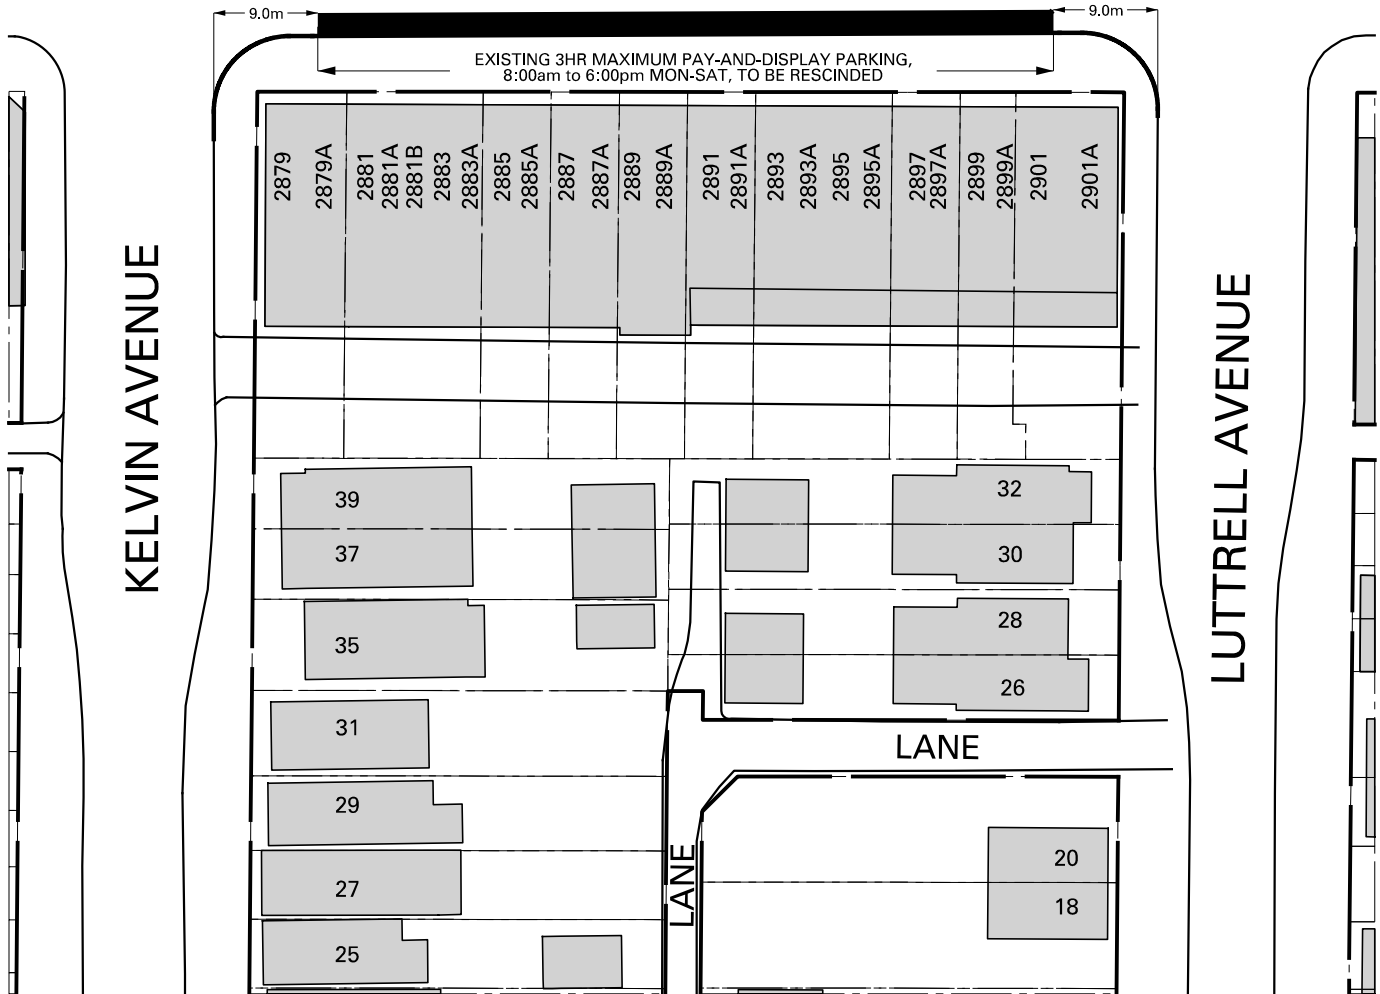

DANFORTH AVENUE

LEGEND

PROPOSED 3 HOUR MAXIMUM PAY-AND-DISPLAY PARKING,
8:00am to 4:00pm MON-FRI, 8:00am to 6:00pm SAT AND
PROPOSED NO STOPPING, 4:00pm - 6:00pm, MON - FRI
EXCEPT PUBLIC HOLIDAYS

NOTE:

INFORMATION ON THIS PLAN IS BASED ON OFFICE
RECORDS AND IS SUBJECT TO FIELD VERIFICATION.

DANFORTH AVENUE: KELVIN AVENUE - LUTTRELL AVENUE PROPOSED PARKING AMENDMENTS