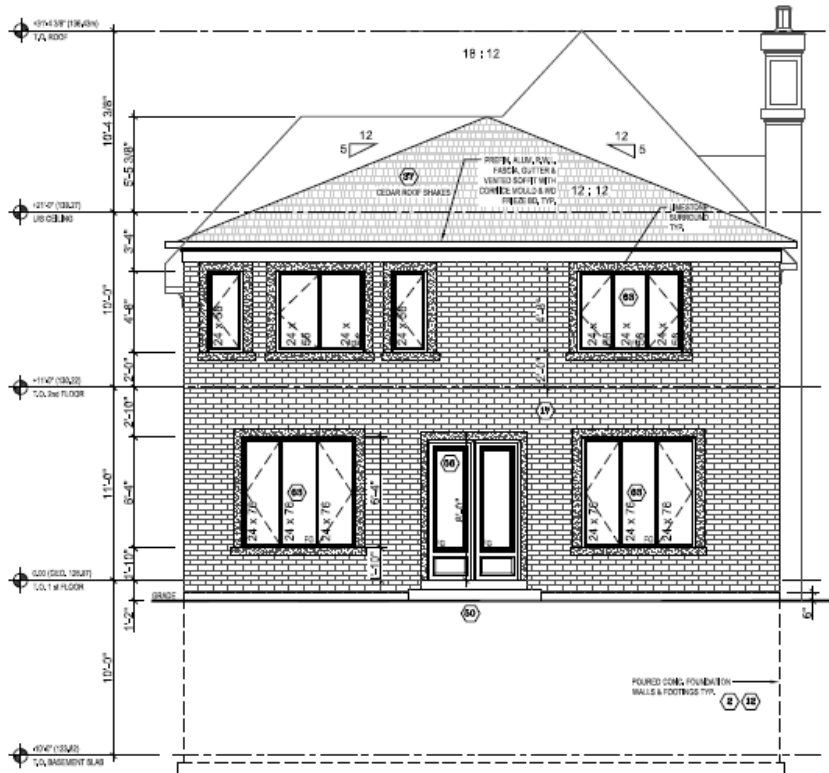

All drawings prepared by CIRCA Design

Site Plan

Demolition of a Heritage Property - 99 Whitehall Road

North (Primary) Elevation

West Elevation

East Elevation

South (Rear) Elevation

Roof Plan

Height analysis showing 99 Whitehall Road in context with adjacent houses (outlined) and other houses along the street