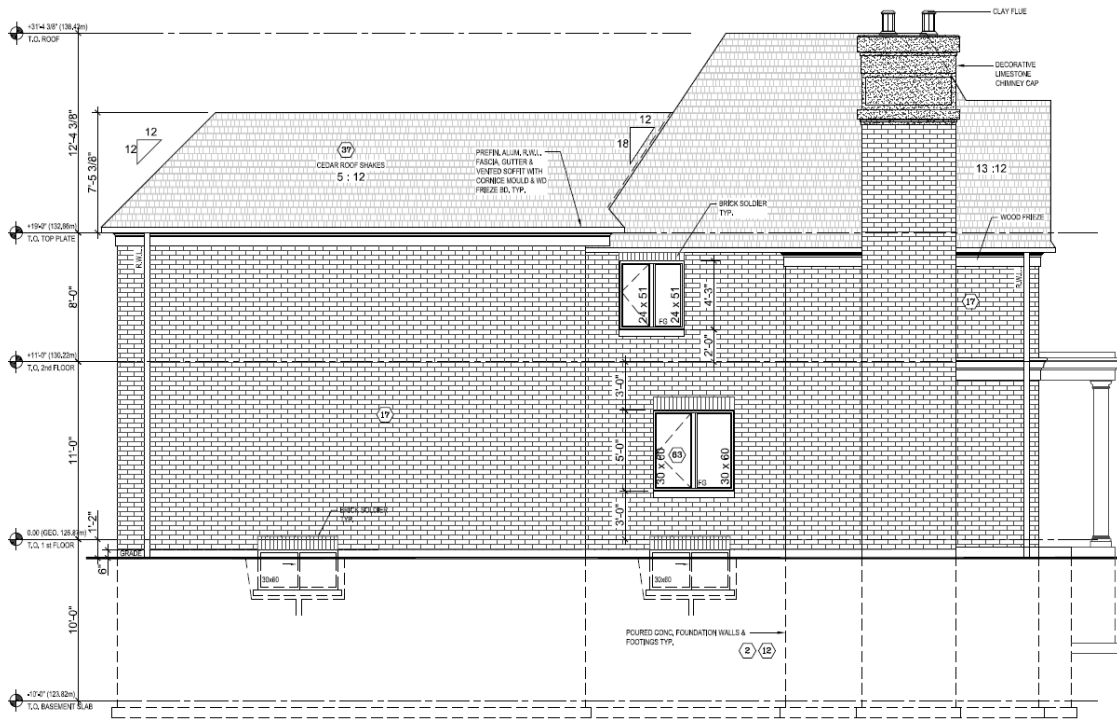

All drawings prepared by CIRCA Design

Site Plan

Demolition of a Heritage Property - 99 Whitehall Road

North (Primary) Elevation

West Elevation

East Elevation

South (Rear) Elevation

Roof Plan

Height analysis showing 99 Whitehall Road in context with adjacent houses (outlined) and other houses along the street