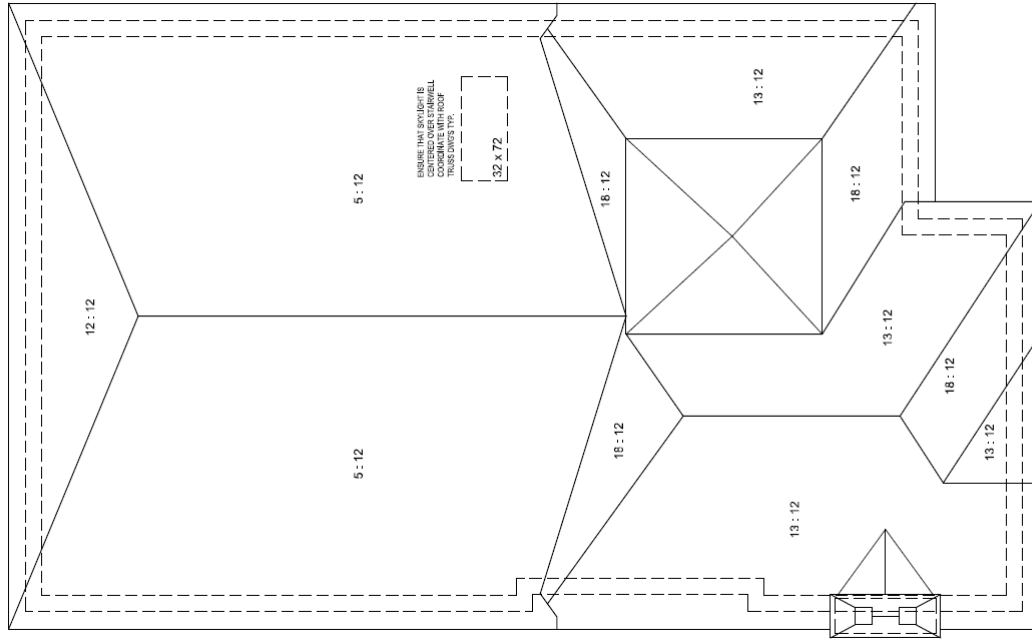

All drawings prepared by CIRCA Design

Site Plan

Demolition of a Heritage Property - 99 Whitehall Road

North (Primary) Elevation

West Elevation

East Elevation

South (Rear) Elevation

Roof Plan

Height analysis showing 99 Whitehall Road in context with adjacent houses (outlined) and other houses along the street