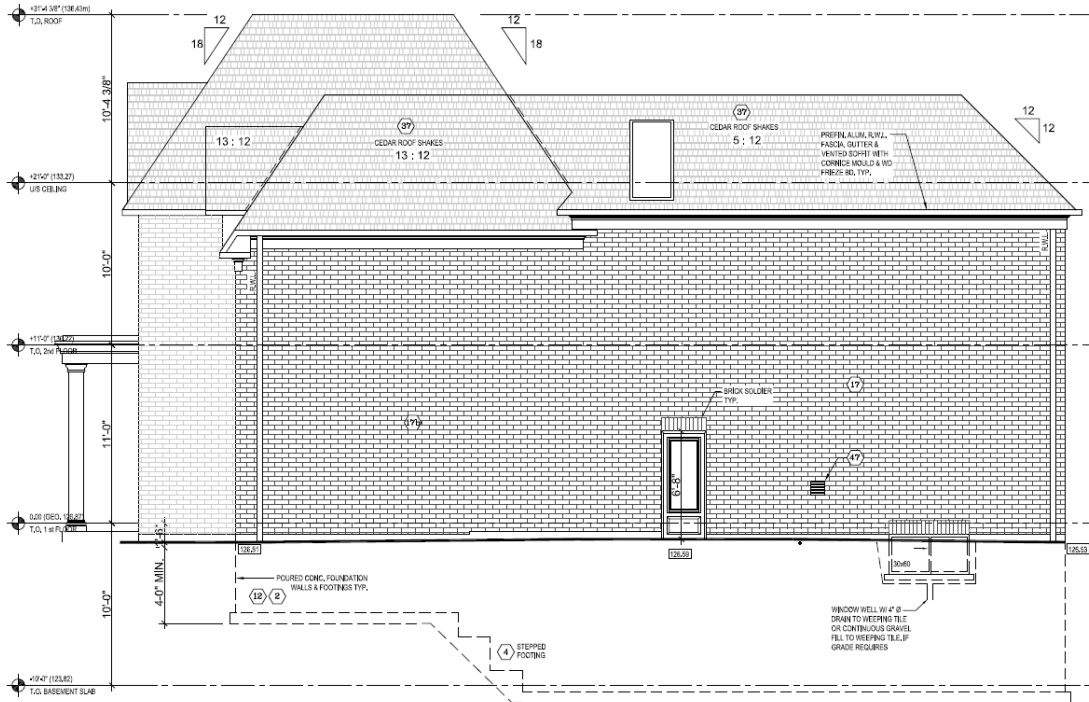

All drawings prepared by CIRCA Design

Site Plan

Demolition of a Heritage Property - 99 Whitehall Road

North (Primary) Elevation

West Elevation

East Elevation

South (Rear) Elevation

Roof Plan

Height analysis showing 99 Whitehall Road in context with adjacent houses (outlined) and other houses along the street