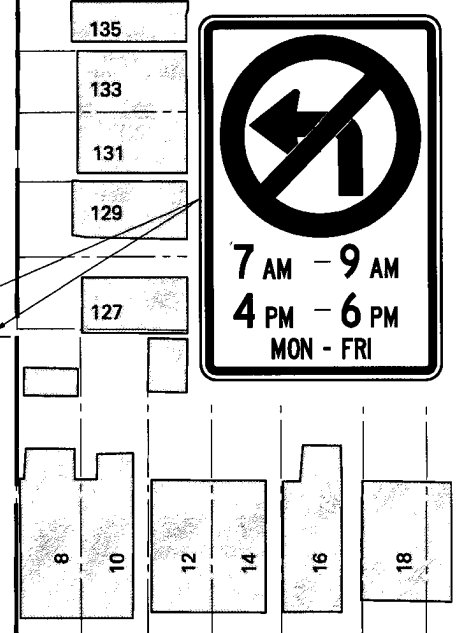

TOMKINS MEWS

DUNDAS STREET EAST

KINGSTON ROAD

NOTE:
 INFORMATION ON THIS PLAN IS BASED ON OFFICE RECORDS AND IS SUBJECT TO FIELD VERIFICATION.
 ALL DIMENSIONS ARE APPROXIMATE.
 SIGN LOCATIONS ARE APPROXIMATE AND MAY CHANGE DUE TO FIELD CONDITIONS.

SIGN REMOVED

EXISTING LEFT TURN PROHIBITION TO REMAIN

MEDIAN REMOVED

EXISTING LEFT TURN PROHIBITION TO BE RESCINDED

DIXON AVENUE

TOMKINS MEWS AT KINGSTON RD AMENDMENTS TO LEFT TURN PROHIBITIONS LOCATION PLAN