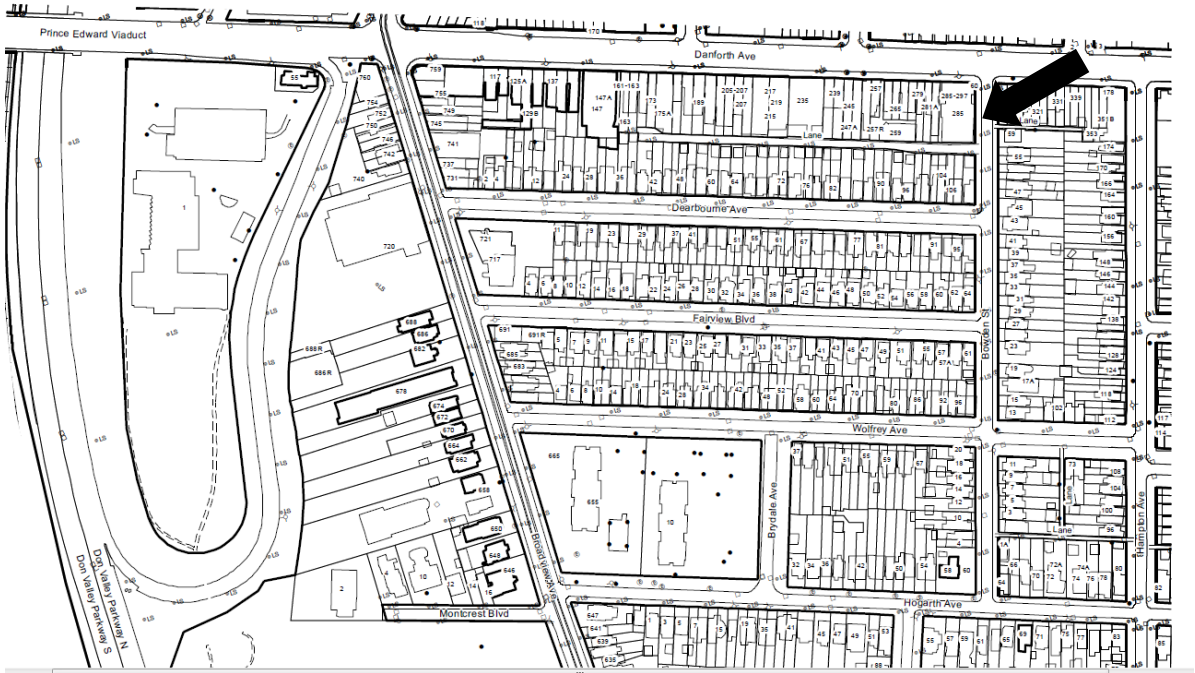

LOCATION MAP:

285-297 DANFORTH AVENUE (also known as 60 Bowden Street)

ATTACHMENT NO. 1

This location map is for information purposes only;
The exact boundaries of the property are not shown

The **arrows** mark the location of the site