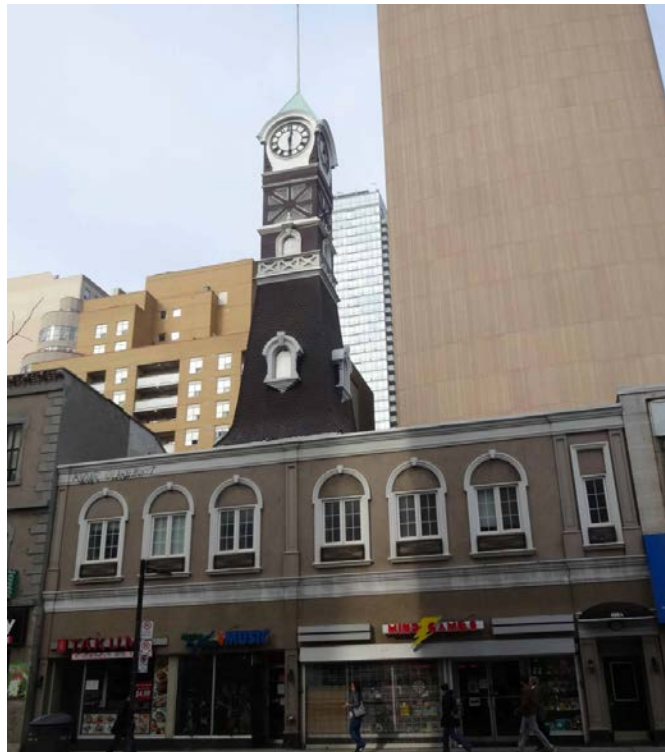

LOCATION MAP AND PHOTOGRAPH:
480 YONGE STREET

ATTACHMENT NO. 1

This location map is for information purposes; the exact boundaries of the property are not shown. The **arrow** marks the location of the site. The map is oriented with north to the top.

LOCATION MAP AND PHOTOGRAPH:
484 YONGE STREET

ATTACHMENT NO. 2

This location map is for information purposes; the exact boundaries of the property are not shown. The **arrow** marks the location of the site. The map is oriented with north to the top.