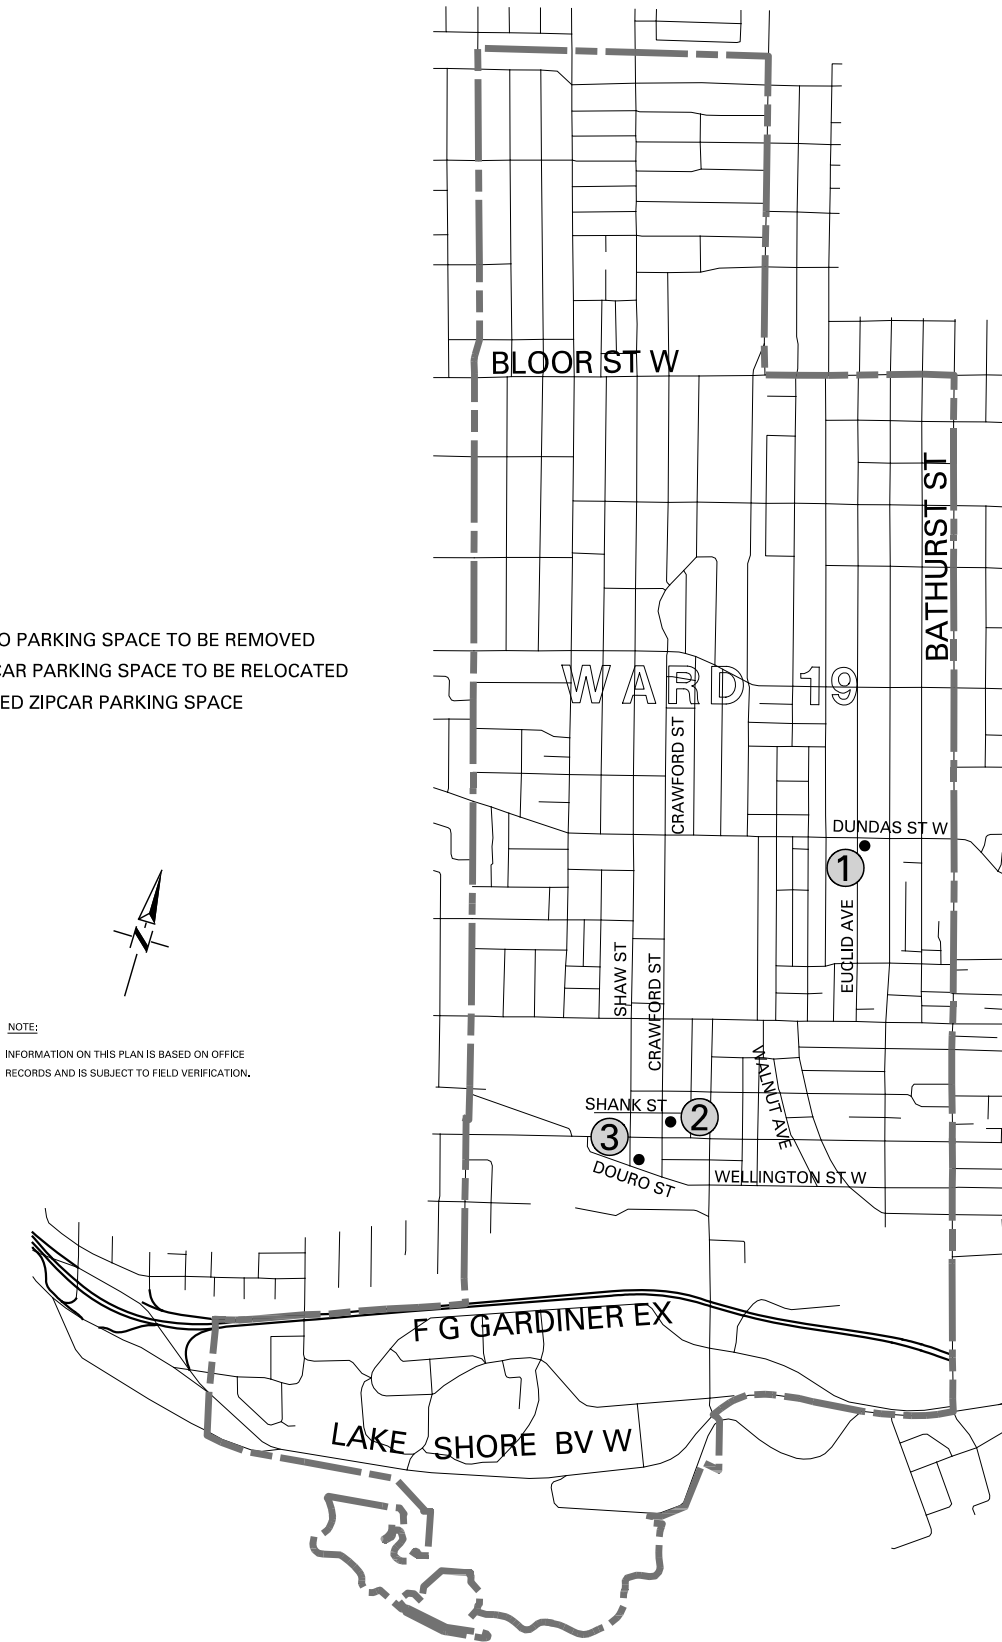

CAR-SHARE LEGEND

- ① EUCLID AVE: CAR2GO PARKING SPACE TO BE REMOVED
- ② CRAWFORD ST: ZIPCAR PARKING SPACE TO BE RELOCATED
- ③ DOURO ST: PROPOSED ZIPCAR PARKING SPACE

NOTE:
INFORMATION ON THIS PLAN IS BASED ON OFFICE
RECORDS AND IS SUBJECT TO FIELD VERIFICATION.

CAR-SHARE VEHICLE PARKING AREAS VARIOUS LOCATIONS