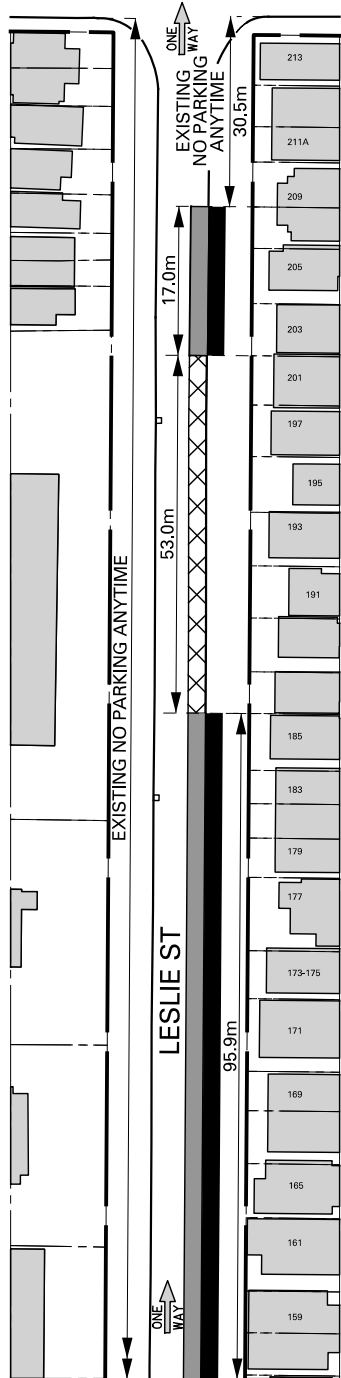

DUNDAS ST E

A

LEGEND

 PROPOSED 1 HOUR MAXIMUM PARKING
8:00 a.m. - 6:00 p.m., MON - FRI.

 EXISTING PERMIT PARKING
12:01 a.m. - 7:00 a.m.

 EXISTING STUDENT PICK-UP & DROP-OFF ZONE:
NO PARKING, 9:00 a.m. - 11:30 a.m., 1:00 p.m. - 3:00 p.m.,
4:00 p.m. - 5:00 p.m., MON - FRI. EXCEPT JULY, AUGUST
AND PUBLIC HOLIDAYS. &
10 MINUTE MAXIMUM PARKING, 8:00 a.m. - 9:00 a.m.,
11:30 a.m. - 1:00 p.m., 3:00 p.m. - 4:00 p.m., MON - FRI.
EXCEPT JULY, AUGUST AND PUBLIC HOLIDAYS. &
3 HOUR MAXIMUM PARKING AT OTHER TIMES &
PERMIT PARKING 12:01 a.m. - 7:00 a.m.

QUEEN ST E

NOTE:
INFORMATION ON THIS PLAN IS BASED ON OFFICE
RECORDS AND IS SUBJECT TO FIELD VERIFICATION.
ALL DIMENSIONS ARE APPROXIMATE.

LESLIE ST: QUEEN ST E - DUNDAS ST E PROPOSED PARKING AMENDMENTS