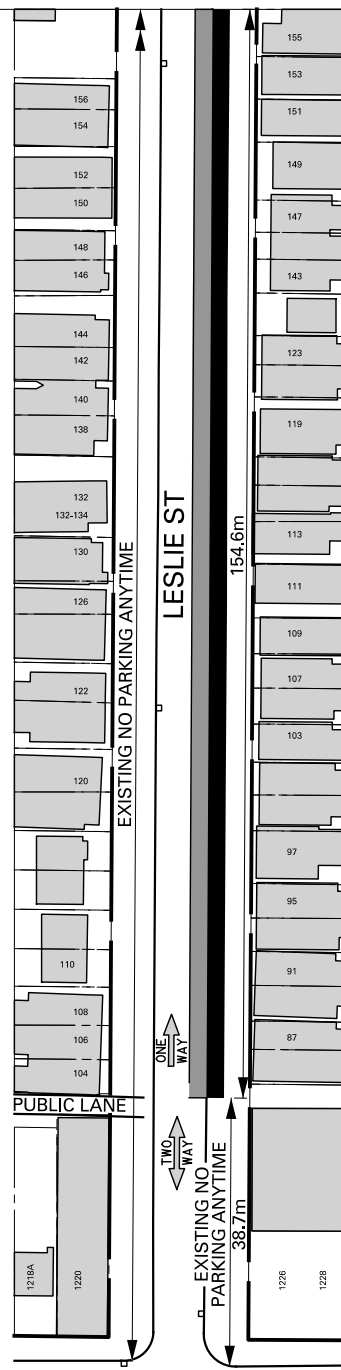

DUNDAS ST E

A

LEGEND

 PROPOSED 1 HOUR MAXIMUM PARKING
8:00 a.m. - 6:00 p.m., MON - FRI.

 EXISTING PERMIT PARKING
12:01 a.m. - 7:00 a.m.

 EXISTING STUDENT PICK-UP & DROP-OFF ZONE:
NO PARKING, 9:00 a.m. - 11:30 a.m., 1:00 p.m. - 3:00 p.m.,
4:00 p.m. - 5:00 p.m., MON - FRI. EXCEPT JULY, AUGUST
AND PUBLIC HOLIDAYS. &
10 MINUTE MAXIMUM PARKING, 8:00 a.m. - 9:00 a.m.,
11:30 a.m. - 1:00 p.m., 3:00 p.m. - 4:00 p.m., MON - FRI.
EXCEPT JULY, AUGUST AND PUBLIC HOLIDAYS. &
3 HOUR MAXIMUM PARKING AT OTHER TIMES &
PERMIT PARKING 12:01 a.m. - 7:00 a.m.

QUEEN ST E

NOTE:
INFORMATION ON THIS PLAN IS BASED ON OFFICE
RECORDS AND IS SUBJECT TO FIELD VERIFICATION.
ALL DIMENSIONS ARE APPROXIMATE.

LESLIE ST: QUEEN ST E - DUNDAS ST E PROPOSED PARKING AMENDMENTS