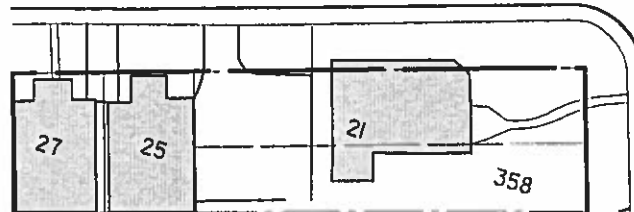

LEGEND:

- PROPOSED "SCHOOL BUS LOADING ZONE"
- EXISTING "NO STOPPING, 8:00 A.M. - 6:00 P.M., MON. - FRI."
- EXISTING "NO PARKING ANYTIME"
- EXISTING "SCHOOL BUS LOADING ZONE"

Transportation Services

Etobicoke York District

SCALE: N. T. S.
DATE: APRIL 2016
DRAFTING: P. B.

CLENDENAN AVE
ANNETTE ST TO JENNINGS AVE
PARKING REGULATION AMENDMENT

FILE NUMBER:
EY16-78.DGN

ATTACHMENT
1

WARD
13