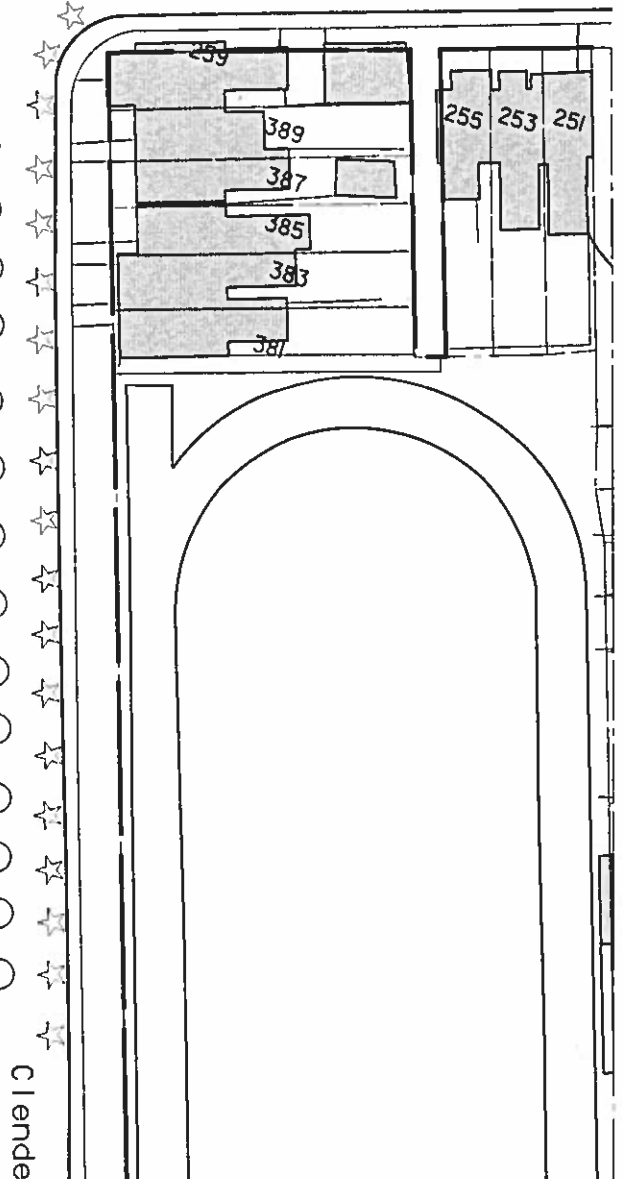

Clendenan Ave