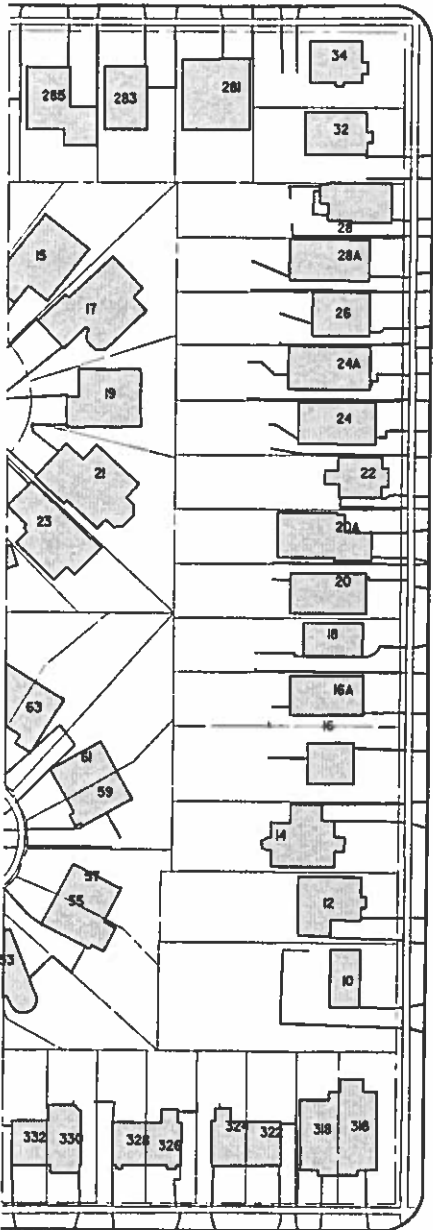

Valermo Dr

Belimon Ave

Rimilton Ave

Rimilton Ave

- LEGEND:
- ● ● PROPOSED NO PARKING ANYTIME
  - ○ ○ EXISTING NO PARKING ANYTIME

CONIFER VALLEY DR

Transportation Services

Etobicoke York District

SCALE: N. T. S.
DATE: JAN, 2016
DRAFTING: P. B.

RIMILTON AVE  
VALERMO DR  
PROPOSED PARKING AMENDMENTS

FILE NUMBER: EY16-13.DGN	
ATTACHMENT 1	WARD 6