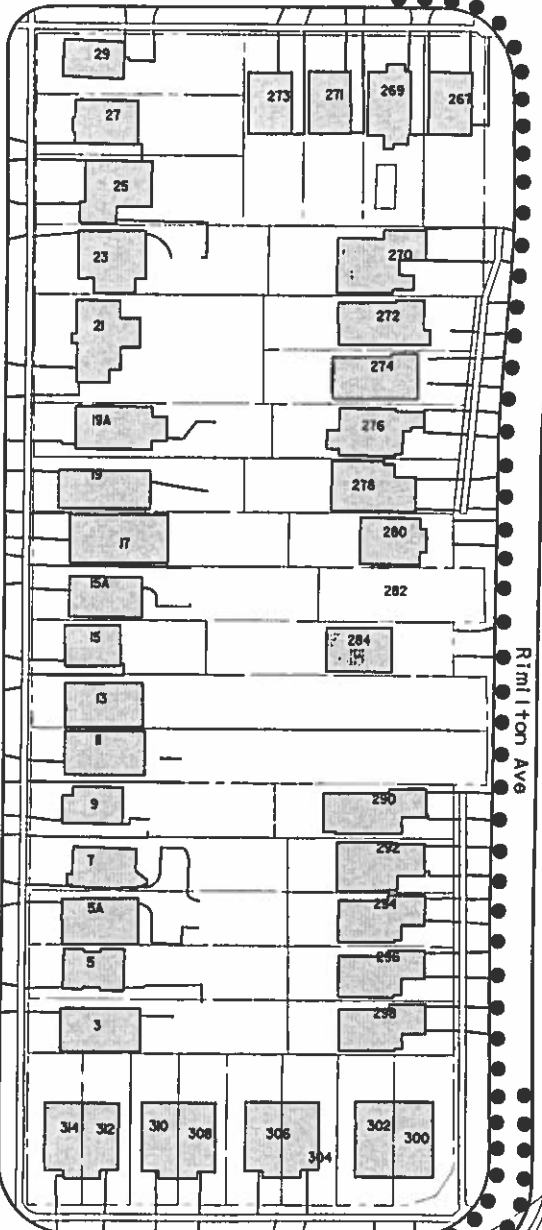

Valermo Dr

Belimon Ave

Rimilton Ave

Rimilton Ave

- LEGEND:
- ● ● PROPOSED NO PARKING ANYTIME
  - ○ ○ EXISTING NO PARKING ANYTIME

CONIFER VALLEY DR

Transportation Services

Etobicoke York District

SCALE: N. T. S.
DATE: JAN, 2016
DRAFTING: P. B.

RIMILTON AVE  
VALERMO DR  
PROPOSED PARKING AMENDMENTS

FILE NUMBER: EY16-13.DGN	
ATTACHMENT 1	WARD 6