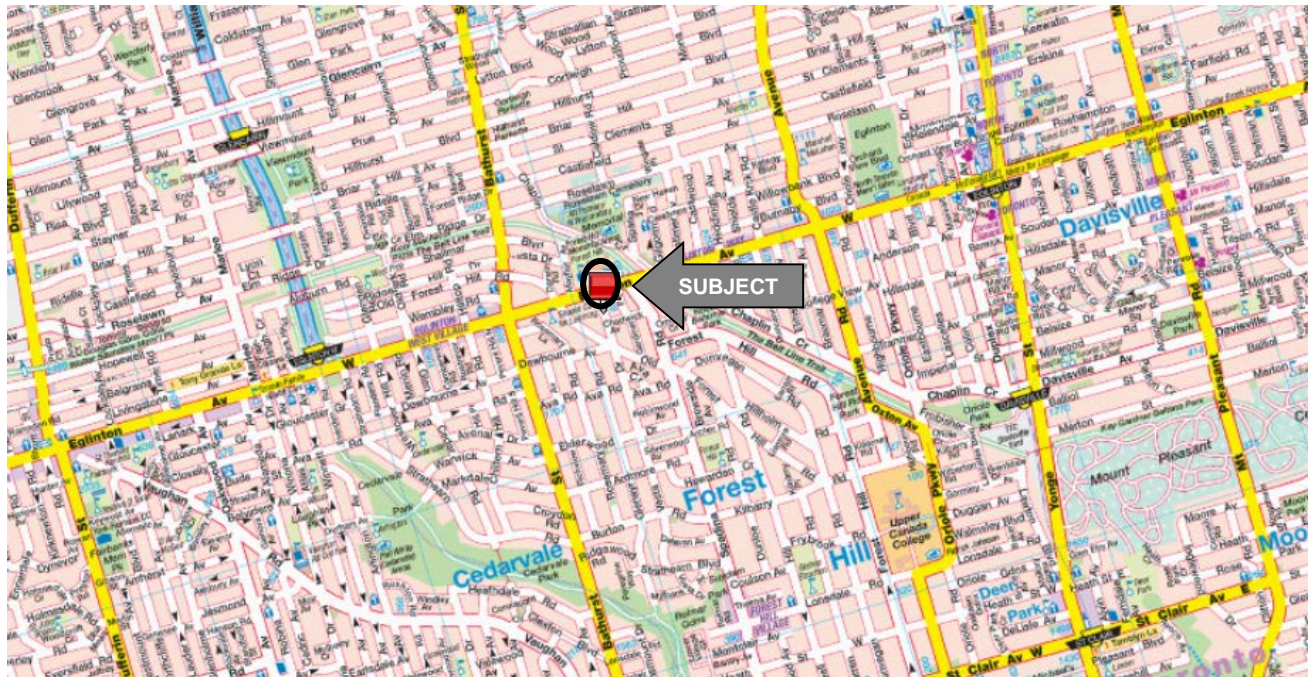

## Appendix B: Schedule "A" - Location Map

## Schedule "B" – Location Site Map

Appendix B - Below-Market Rent Lease Agreement with Don Valley Art Club at 666 Eglinton Avenue West.

**Schedule "C" – Sketch of Leased Premises - Hatched**