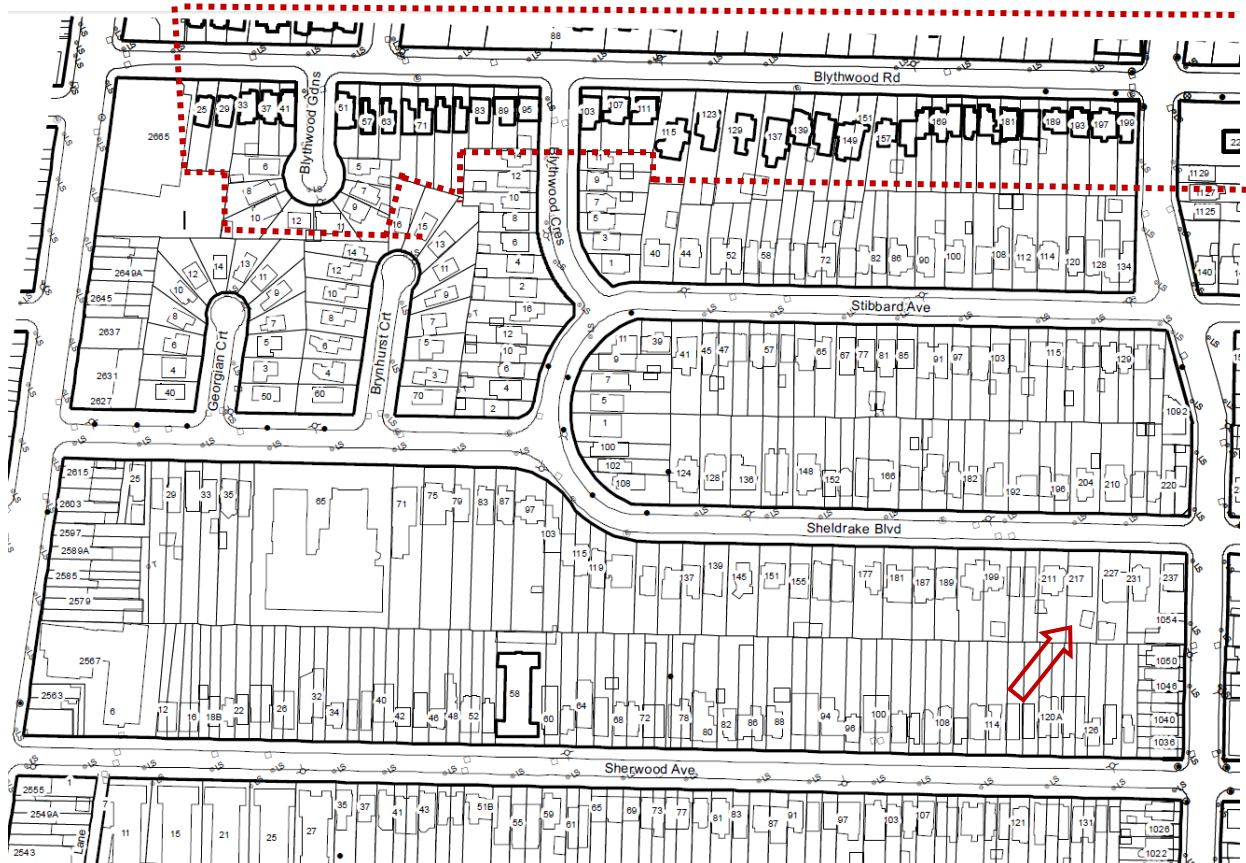

LOCATION MAP:
217 SHELDRAKE BOULEVARD

ATTACHMENT NO. 1

The location map is for information purposes only and is oriented with North at the top. The exact boundaries of the property are not shown

The **arrow** marks the location of 217 Sheldrake Boulevard, between Yonge Street to the west and Mount Pleasant Road to the east.

The **dashed lines** show the approximate boundaries of the east half of the Blythwood HCD.