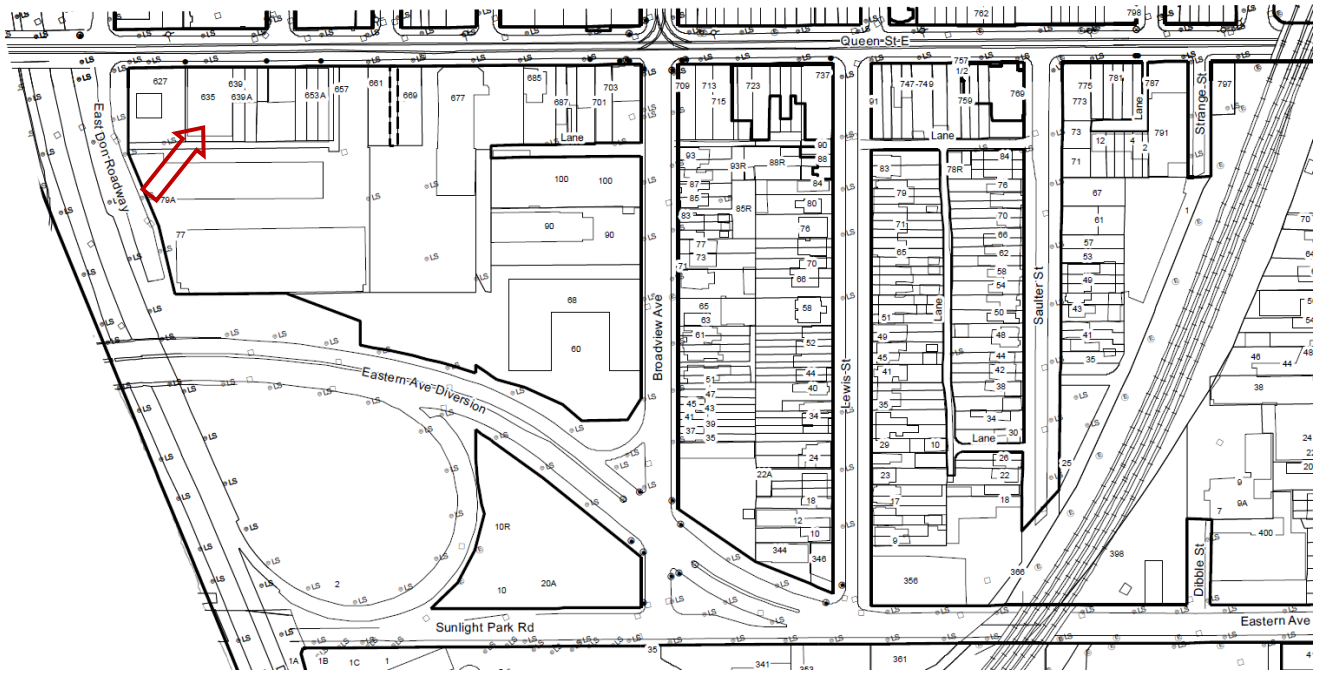

LOCATION MAP:  
635 QUEEN STREET EAST

ATTACHMENT NO. 1

Context Map

Site Map

These location maps are for information purposes only and are oriented with North at the top and rotated 17 degrees to the right. The exact boundaries of the property are not shown.

The **arrows** mark the locations of 635 Queen Street East.