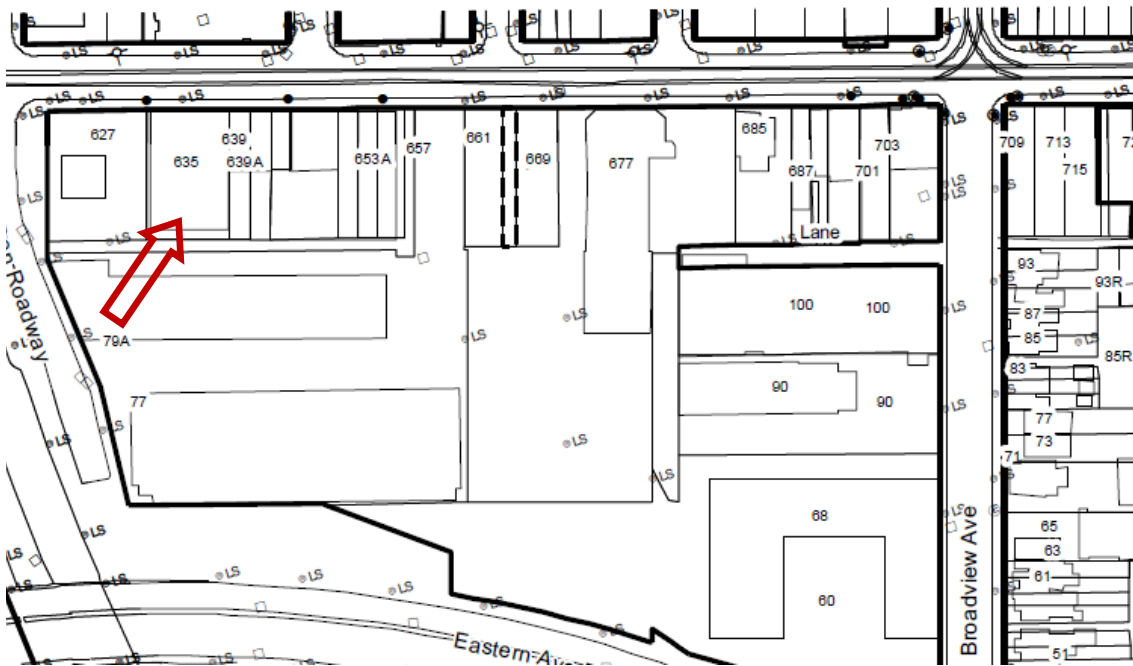

LOCATION MAP:  
635 QUEEN STREET EAST

ATTACHMENT NO. 1

Context Map

Site Map

These location maps are for information purposes only and are oriented with North at the top and rotated 17 degrees to the right. The exact boundaries of the property are not shown.

The **arrows** mark the locations of 635 Queen Street East.